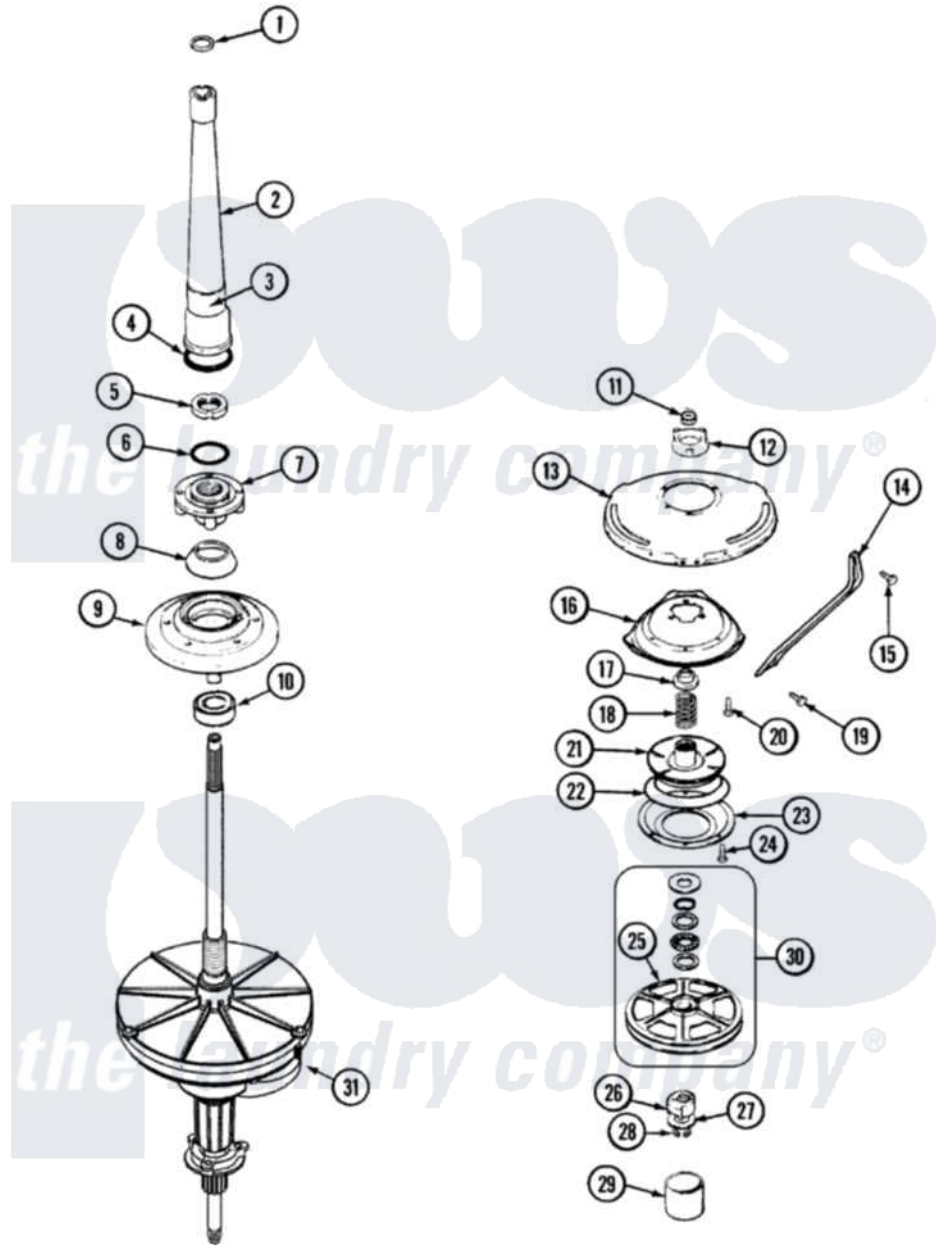

# Admiral LATA100AGE 06 - TRANSMISSION (LATA100AGE SERIES 11)

Admiral Residential Admiral LATA100AGE Washer Parts Parts Diagram 06 - TRANSMISSION (LATA100AGE SERIES 11)

Click on the part number to view part

Item	Original Part Number	Replaced By	Status	Part Description
1	<a href="#">25-7941</a>			"O" Ring, Agtr Drive Shaft
2	35-2792	<a href="#">21001401</a>		Center Pos
3	<a href="#">33-6790</a>			Bearing, Agitator
"	35-2983		Not Available	CENTERPOST ASSY.
4	<a href="#">35-2906</a>			Seal, Centerpost Bottom
5	<a href="#">35-2791</a>			Nut, Spin Tube
6	<a href="#">25-7938</a>			"O" Ring, Basket Drive Hub
7	35-3647	<a href="#">W10219156</a>		Tub Seal
8	<a href="#">35-2974</a>			Tub Seal/Hub Assembly
9	35-2716	<a href="#">12001561</a>		Bearing And Seal Housing Assembly
10	35-2972	<a href="#">12001561</a>		Bearing And Seal Housing Assembly
"	<a href="#">35-2205</a>			Bearing, Spin
"	<a href="#">12001561</a>			Bearing And Seal Housing Assembly
11	35-2010	<a href="#">207843</a>		Lip Seal Repair Kit