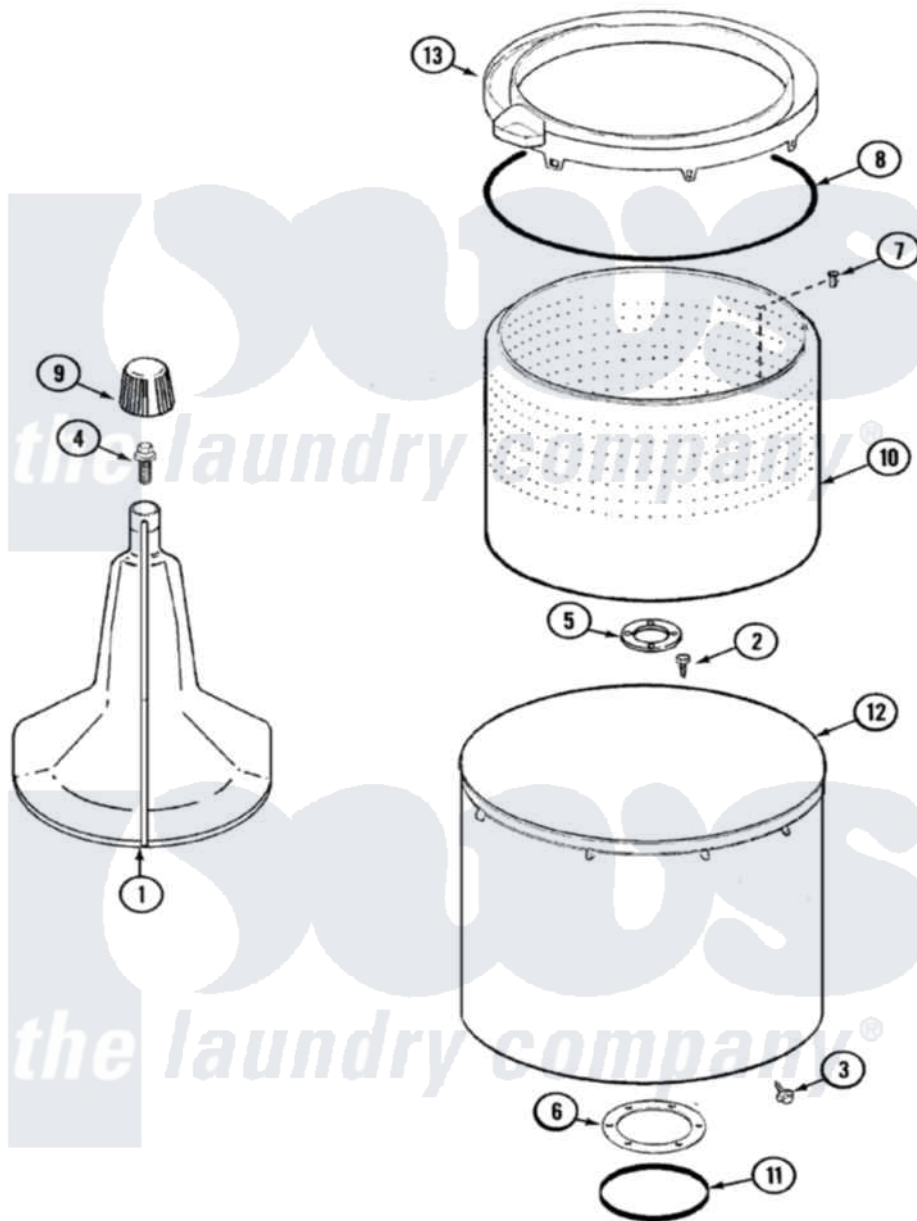

Admiral LATA100AGE 07 - TUB

Admiral [Residential Admiral LATA100AGE Washer Parts](#) Parts Diagram 07 - TUB
 Click on the part number to view part

| Item | Original Part Number | Replaced By | Status | Part Description |
|------|-------------------------|---------------------------|---------------|------------------------------|
| 1 | 35-3580 | | | Agitator |
| 2 | 25-7947 | 21001063 | | Screw, Shoulder |
| 3 | 25-7953 | 22002933 | | Screw |
| 4 | 25-7948 | W10309247 | | Screw |
| 5 | 35-3685 | | | Gasket, Basket To Centerpost |
| 6 | 35-3686 | | | Gasket, Tub To Housing |
| 7 | 25-7965 | 3400504 | | Screw |
| 8 | 35-2328 | | | Seal, Tub Top |
| 9 | 35-2733 | | | Cap, Agitator |
| 10 | 35-3687 | | Not Available | BASKET, SPIN |
| 11 | 35-2978 | | | Seal, Tub/Housing |
| 12 | 35-3700 | | | Tub Assembly |
| 13 | 35-3578 | | Not Available | TOP, TUB |
| " | 35-2262 | | Not Available | SHIELD, TUB TOP |