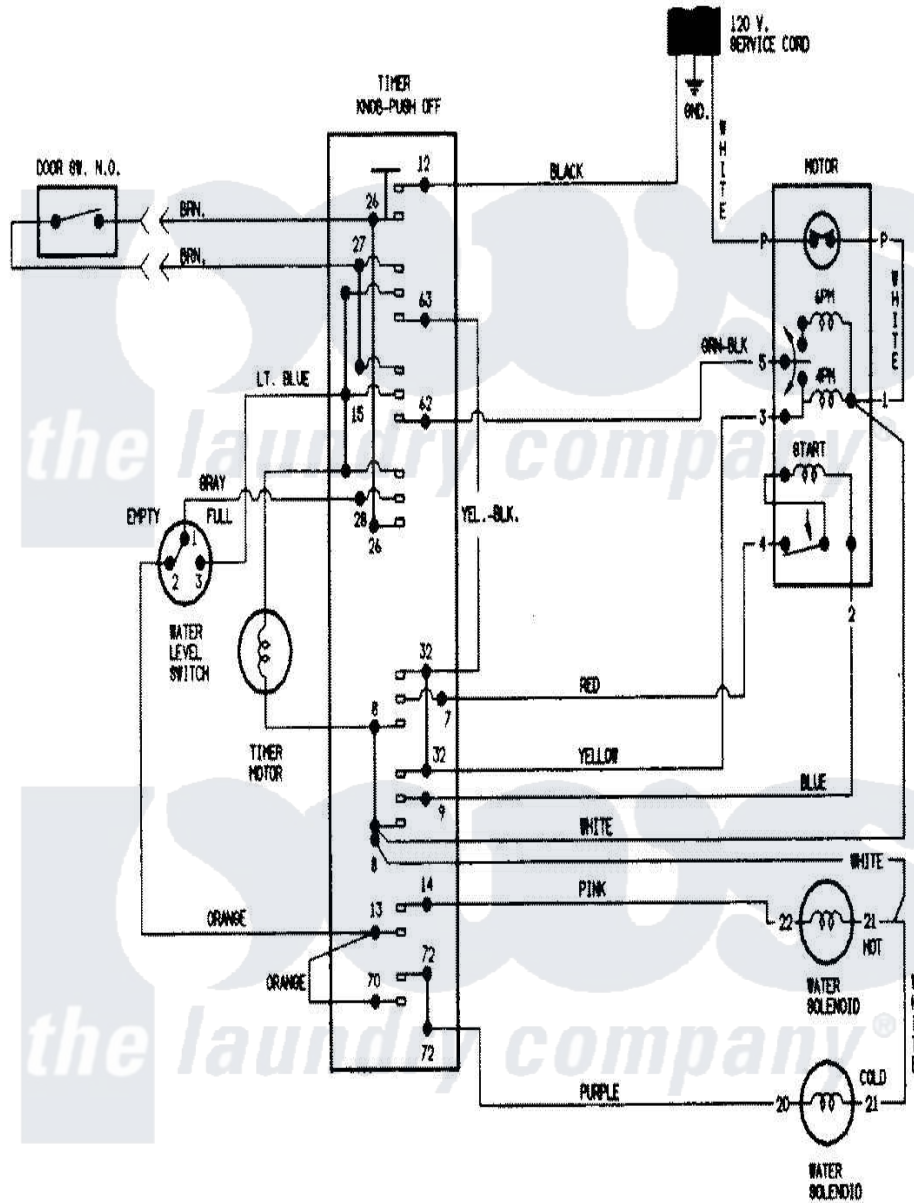

# Admiral LATA100AGE 08 - WIRING INFORMATION

Admiral Residential Admiral LATA100AGE Washer Parts Parts Diagram 08 - WIRING INFORMATION  
 Click on the part number to view part

Item	Original Part Number	Replaced By	Status	Part Description
NI	15001906		Not Available	WIRING INFORMATION