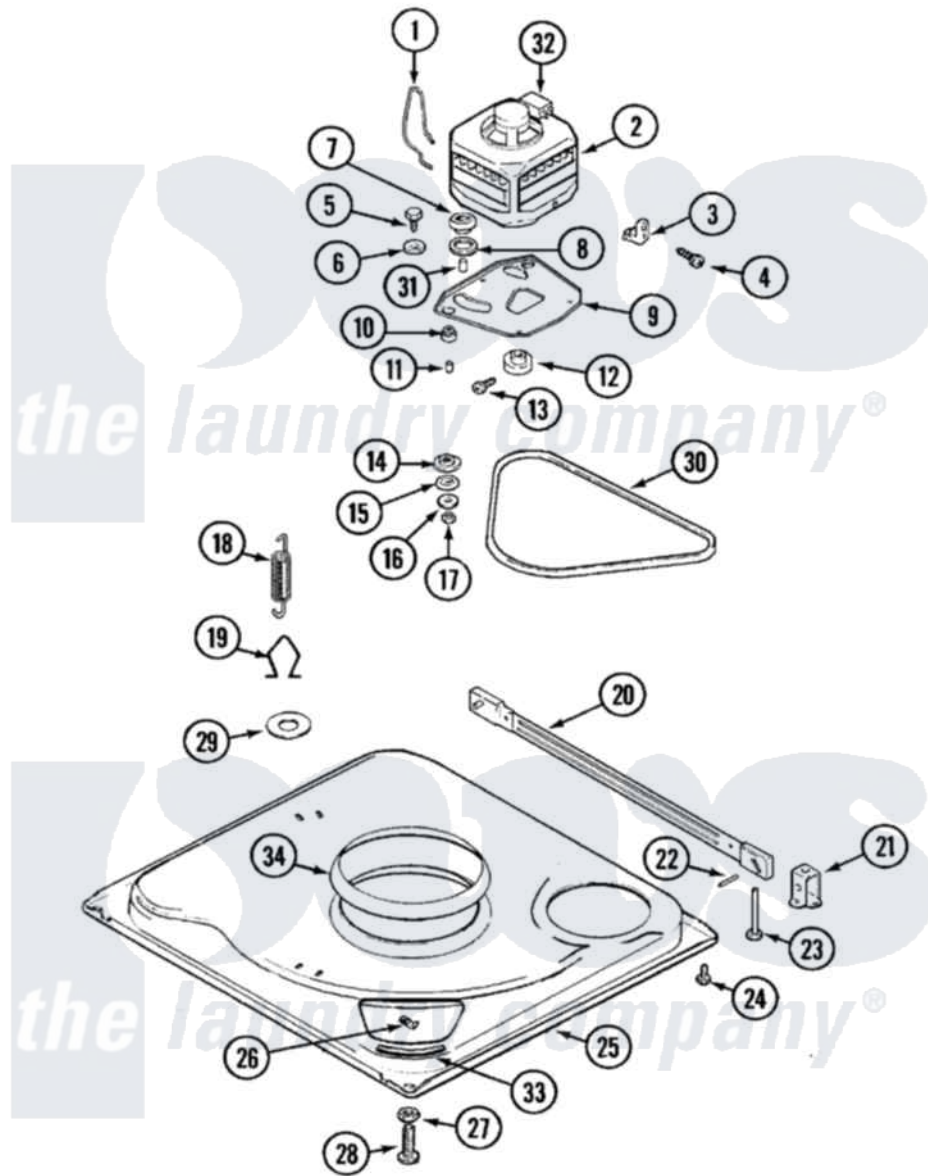

Admiral LATA100AJE 01 - BASE (AAx,AJE,ARE)

Admiral [Residential Admiral LATA100AJE Washer Parts](#) Parts Diagram 01 - BASE (AAx,AJE,ARE)
 Click on the part number to view part

Item	Original Part Number	Replaced By	Status	Part Description
1	21001110	22004376		Spring, Motor Pivot
2	21001232		Not Available	MOTOR (2 SPEED-115V/50HZ)
3	21001109	21001486		Foot Slide, Isolator
4	25-7418	33001178		Back, Tumbler
"	W10124350		Not Available	NOT REQUIRED PART OR SEE NOTE
5	25-7833	21001977		Screw
6	25-7834			Washer, Motor/Base Screw
7	33-9946			Isolator, Motor
8	33-9944	35-3570		Washer, Motor Pivot
9	21001111	21001783		Plate And Screw Assembly
10	35-3646			Isolator, Motor Plate
11	25-7831			Spacer, Mounting
12	33-1171	21001833		Pulley, Motor
13	25-7117			Set Screw
14	33-9943	35-3571		Slide, Motor Pivot

15	33-9967		Washer, Motor Isolator
16	25-7047		Washer, Flat
17	25-7325	Y707702	Locknut
18	21001138	22002922	Tool, Spring Removal
"	21001165		Spring, Suspension
19	21001166		Hook, Suspension Spring
20	35-2049	21001881	Bar, Stabilizer
21	35-2046		Bracket, Stabilizer
22	35-2052		Pin, Stabilizer
23	35-3020	22004469	Leg And Foot Self Stabalizing
24	25-7828	489483	Screw 10-32 X 1/2
25	21001169	12002701	Base Kit
26	25-7838	25-7845	Speednut, Motor
27	25-7915		Hex Nut
28	35-0837	25001119	Foot And Pad Assembly
"	35-0772	25001119	Foot And Pad Assembly
29	Y25-7951		Washer, Suspension Hook
30	35-2279		Belt, Drive
31	25-7830		Spacer
32	33-9765		Switch, Motor
33	35-2065		Pad, Motor Plate
34	21001161	21002026	Snubber