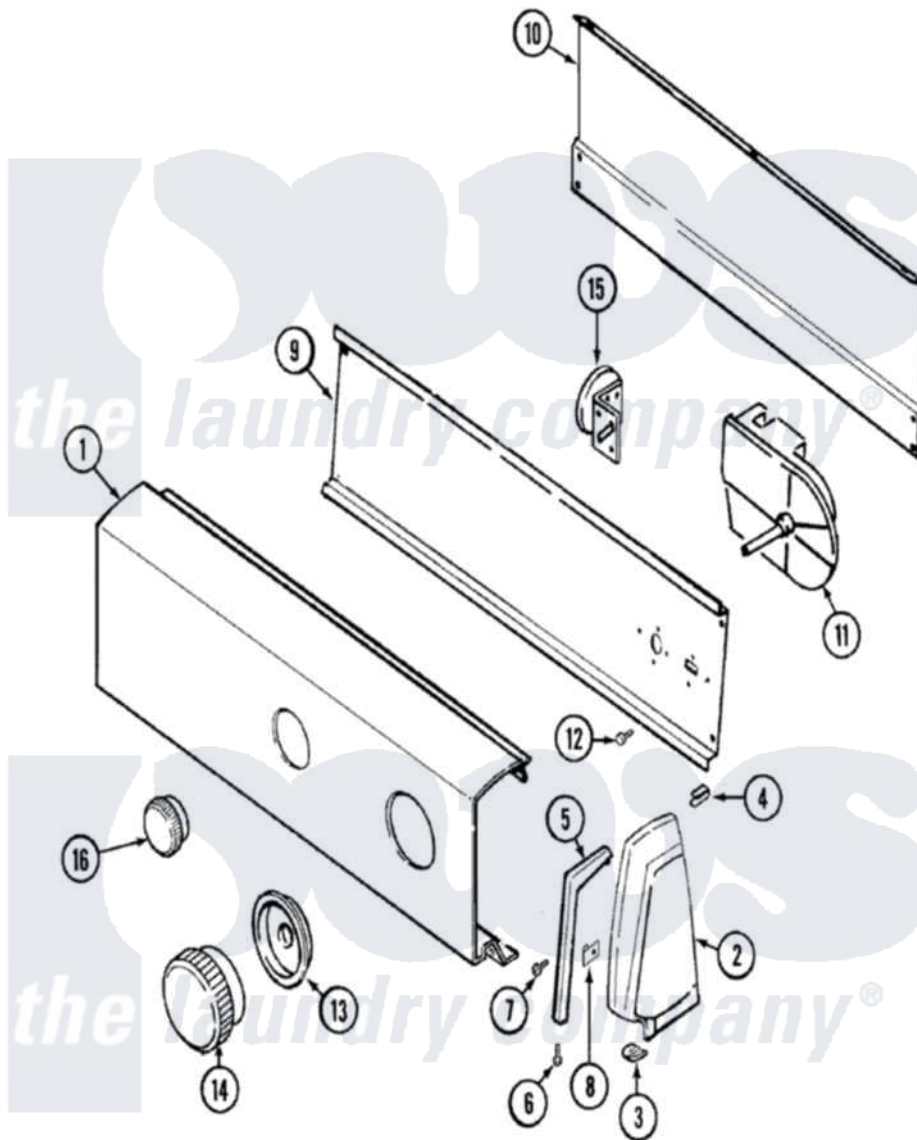

# Admiral LATA100AJE 02 - CONTROL PANEL (AAx,AJE,ARE)

Admiral [Residential Admiral LATA100AJE Washer Parts](#) Parts Diagram 02 - CONTROL PANEL (AAx,AJE,ARE)  
 Click on the part number to view part

Item	Original Part Number	Replaced By	Status	Part Description
1	<a href="#">25-7793</a>			Screw
"	21001207		Not Available	PANEL, CONTROL
"	<a href="#">25-7702</a>			Speedclip, End Cap To Control Panel
2	35-2668	<a href="#">21001453</a>		Cap- End
"	35-2669		Not Available	CAP, END (LT)(WHT)
3	25-7697	<a href="#">25-2219</a>		Screw
"	<a href="#">25-7851</a>			Speedclip, End Cap To Top
4	<a href="#">25-7852</a>			Speedclip, Rr Shld To End Cap
"	25-7435	<a href="#">33002917</a>		Screw, No.10-16
5	31001055		Not Available	TRIM, ENDCAP (LT WHT)
"	31001054		Not Available	TRIM, ENDCAP (RT WHT)
6	<a href="#">25-7760</a>			Screw
7	25-3092	<a href="#">90767</a>		Screw, 8A X 3/8 HeX Washer Head Tapping
8	<a href="#">25-7702</a>			Speedclip, End Cap To Control Panel

9	31001128		Not Available	SHIELD, CONTROL
"	53-2504	<a href="#">31001193</a>		Pad, Shield
10	25-3092	<a href="#">90767</a>		Screw, 8A X 3/8 HeX Washer Head Tapping
"	<a href="#">25-3457</a>			Screw, Sems
"	35-2688	<a href="#">21001460</a>		Shield, Rear
"	25-7853	<a href="#">25-7933</a>		Ring, Retaining
11	<a href="#">21001356</a>			Timer, Export
12	31001029	<a href="#">3400094</a>		Screw, 10-32 X 3/8
13	35-3916		Not Available	SKIRT & RING ASSY (WHT)
14	35-2672	<a href="#">21001237</a>		Knob, Timer
15	25-3092	<a href="#">90767</a>		Screw, 8A X 3/8 HeX Washer Head Tapping
"	35-3691	<a href="#">21001554</a>		Switch, Water Level
16	35-2673	<a href="#">21001239</a>		Knob, Selector
17	21001420		Not Available	MANUAL, USE & CARE
"	21001369		Not Available	INSTRUCTION, INSTALLATION
18	16002079		Not Available	GUIDE, QUICK REF - ADMIRAL