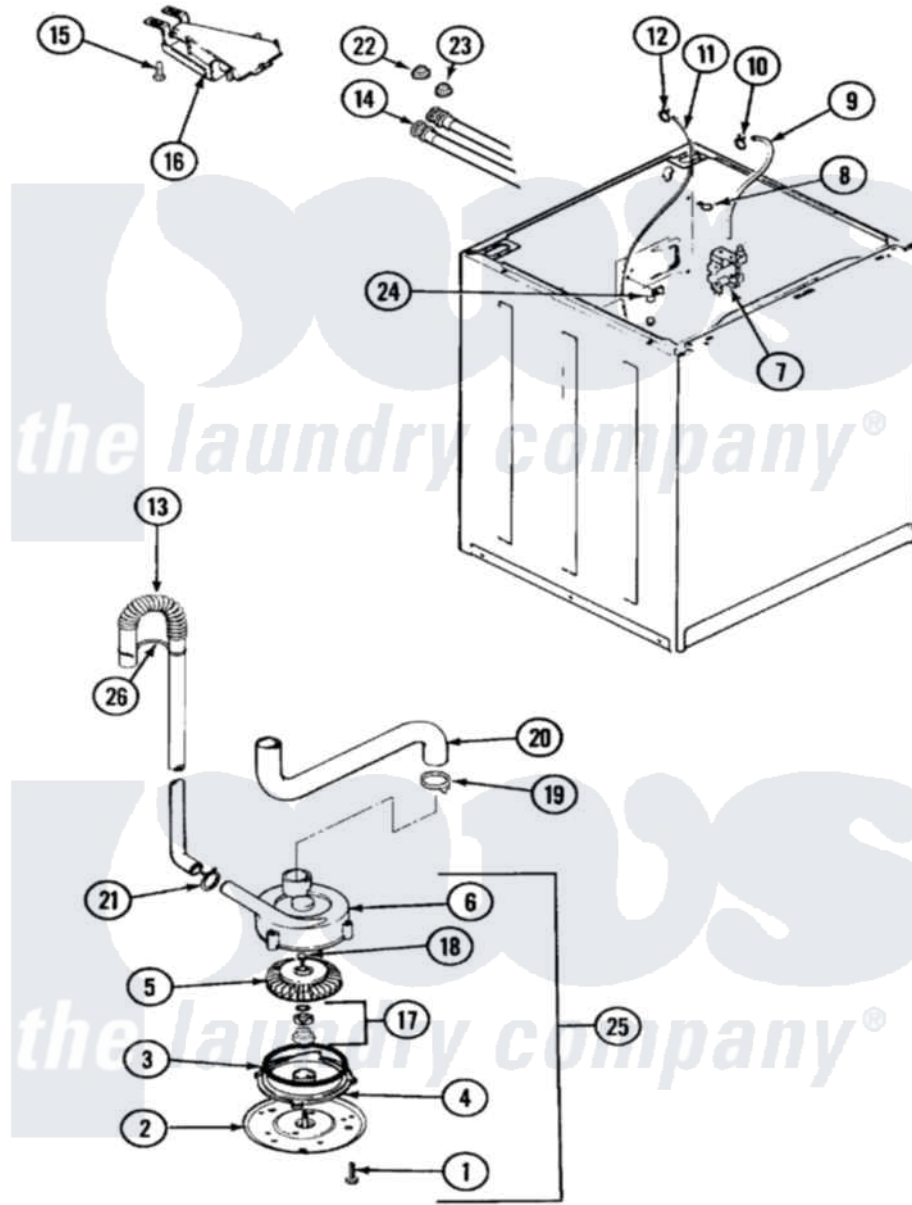

Admiral LATA100AJE 03 - MOTOR & PUMP (AAx,AJE,ARE)

Admiral Residential Admiral LATA100AJE Washer Parts Parts Diagram 03 - MOTOR & PUMP (AAx,AJE,ARE)
 Click on the part number to view part

Item	Original Part Number	Replaced By	Status	Part Description
1	25-7405	3196164		Screw
2	33-6035		Not Available	PLATE & PULLEY ASSY.
3	33-6032			Gasket
4	35-2058			Base, Pump
5	35-2057	35-6465		Pump Assem
6	35-2056		Not Available	HOUSING, PUMP
7	21001378	35-2374N		Valve, Water
"	35-2374	35-2374N		Valve, Water
"	25-7220			Clip, Cabinet Top
8	25-7867	596669		Clamp, Manifold
9	35-2378	12002749		Hose, Flume Kit
10	25-7867	596669		Clamp, Manifold
11	35-2261		Not Available	PAD, PRESSURE SWITCH HOSE
"	21001064	21001748		Hose, Pressure Switch
12	25-7796	596669		Clamp, Manifold
13	35-3538	21001872		Hose, Drain

14	35-0873	76313	Hosefill
"	33-7891	89503	Hose-Inlet
15	25-3092	90767	Screw, 8A X 3/8 HeX Washer Head Tapping
16	35-2051	21001760	Flume Assembly / Water Diverter
17	35-0707		Seal, Seat And "O" Ring
18	25-7894	W10001180	Screw
19	25-6068	285655	Clamp, Hose
20	35-3584	21001915	Hose, Tub To Pump
21	25-7080	285655	Clamp, Hose
22	25-7048		Washer
23	33-7313	33-4264N	Strainer And Washer Kit
24	33-6099		Clamp
25	35-2099	35-6465	Pump Assem
"	35-2344		Restrictor, Flow
26	33-9537	22003814	Retainer, Drain Hose