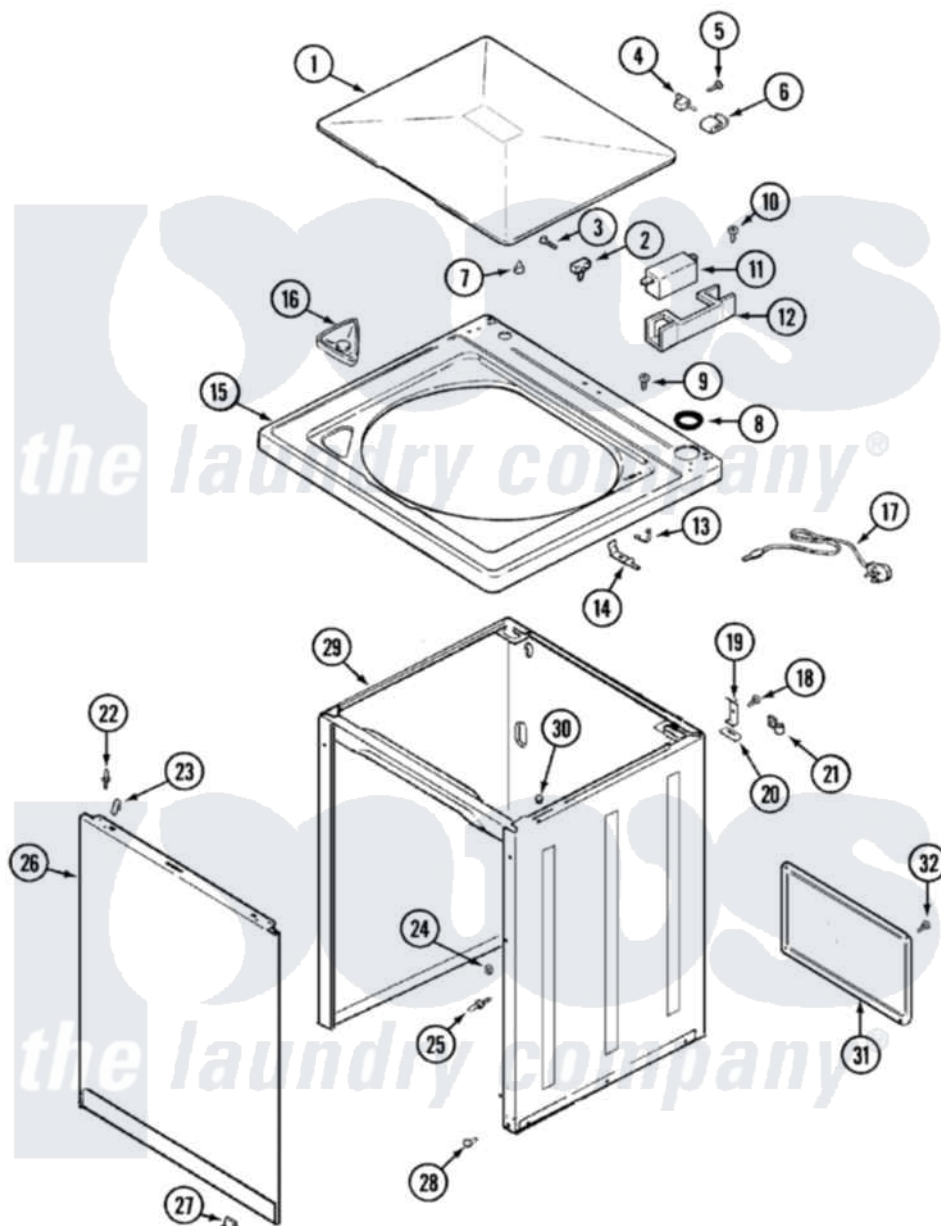

Admiral LATA100AJE 04 - TOP (AAx,AJE,ARE)

Admiral Residential Admiral LATA100AJE Washer Parts Parts Diagram 04 - TOP (AAx,AJE,ARE)
 Click on the part number to view part

Item	Original Part Number	Replaced By	Status	Part Description
1	35-2026			Lid
2	25-7436			Nylite Washer
"	43-0057			Actuator, Door Switch
3	25-7438			Screw
4	35-2045			Pin, Hinge
5	25-7893			Screw
6	35-2044			Hinge, Lid
7	35-0581			Bumper, Door
8	35-2064			Bushing, Insulating
"	35-2063			Bushing, Insulator
9	25-7463	7101P012-60		Screw
10	25-7437	40040701		Screw, Tapping No.6b-20
"	21001136	3400872		Screw, 8-18 X 3/8
11	21001137	12001187		Kit, Lid Switch Assembly
"	21001148	12001187		Kit, Lid Switch Assembly
"	35-2904		Not Available	PAD, LID SWITCH

12	21001135		Housing, Lid Switch
13	25-7878		Clip
14	21001134		Lever, Lid Switch
15	35-2739		Top, Cabinet
16	21001167		Dispenser, Bleach
17	35-0680	Not Available	CORD, POWER
18	25-7893		Screw
19	33-7450	35-2846	Hinge, Cabinet Top
20	33-0930		Pad, Top Hinge
21	25-7796	596669	Clamp, Manifold
22	53-0643		Pin, Locator
23	25-7220		Clip, Cabinet Top
24	25-0224	3400029	Nut, Adapter Plate
25	53-0643		Pin, Locator
26	35-2084		Panel, Front
27	53-0120		Clip, Front Panel
28	33-2653		Bumper, Cabinet
29	35-2106	21001871	Cabinet
30	33-2653		Bumper, Cabinet
31	35-2108	21001871	Cabinet
32	25-7733	681414	Screw, 10AB X 1/2