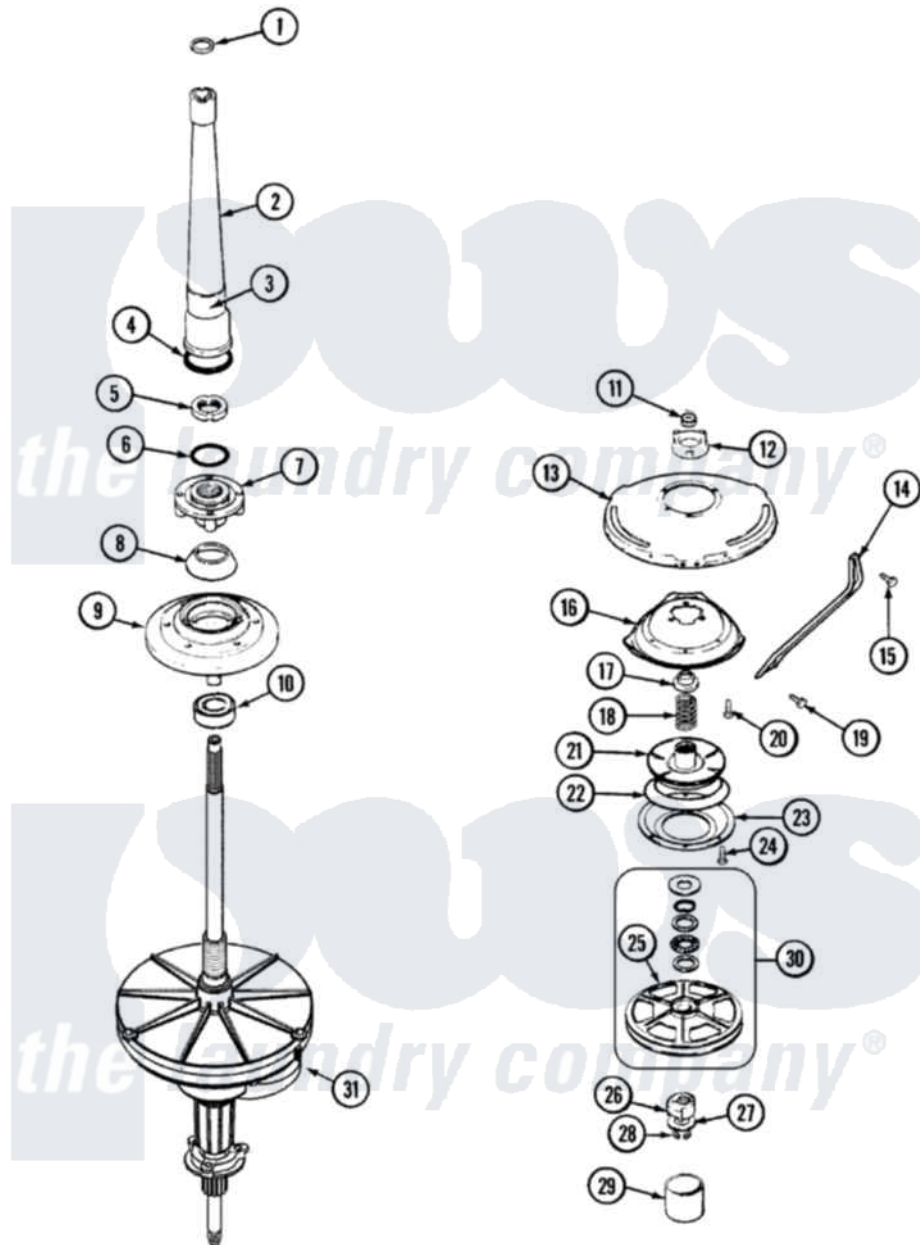

Admiral LATA100AJE 05 - TRANSMISSION (LATA100AJE/ARE SERIES 10)

Admiral Residential Admiral LATA100AJE Washer Parts Parts Diagram 05 - TRANSMISSION (LATA100AJE/ARE SERIES 10)

[Click on the part number to view part](#)

Item	Original Part Number	Replaced By	Status	Part Description
1	25-7941			"O" Ring, Agtr Drive Shaft
2	35-2792	21001401		Center Pos
3	33-6790			Bearing, Agitator
"	35-2983		Not Available	CENTERPOST ASSY.
4	35-2906			Seal, Centerpost Bottom
5	35-2791			Nut, Spin Tube
6	25-7938			"O" Ring, Basket Drive Hub
7	35-3647	W10219156		Hub Seal
8	35-2974			Hub Seal/Hub Assembly
9	35-2716	12001561		Bearing And Seal Housing Assembly
10	35-2972	12001561		Bearing And Seal Housing Assembly
"	35-2205			Bearing, Spin
"	12001561			Bearing And Seal Housing Assembly
11	35-2010	207843		Lip Seal Repair Kit

12	35-2973	35-6680	Transmission
"	12001562		Bearing Assembly
"	35-2730	12001562	Bearing Assembly
13	21001162	21001518	Support, Tub
14	21001164	Not Available	BRACE, TUB
15	25-7895	21001858	Screw 5/16-18 x 1/2
16	21001163		Housing, Suspension
17	35-2017		Retainer, Brake Spring
18	35-2112	21001910	Spring, Brake
19	25-7930	21001858	Screw 5/16-18 x 1/2
20	25-7895	21001858	Screw 5/16-18 x 1/2
21	35-2948	35-6714	Brake Roto
22	21001161	21002026	Snubber
23	35-2018	35-6918	Stator, Brake
24	21001065		Screw, No.10-24 x .50 Hxnibhd
25	35-3829	12002213	Thrust Bearing Kit
26	LA-2007	12002213	Thrust Bearing Kit
27	35-2132		Washer, 1.25ODX.530IDX.032
"	35-2082		Washer, 1.25ODX.530IDX.062
28	25-7854		Ring, Retaining
29	35-2007		Cap, Dust
30	12500036	12002213	Thrust Bearing Kit
31	21001394	35-6680	Transmission