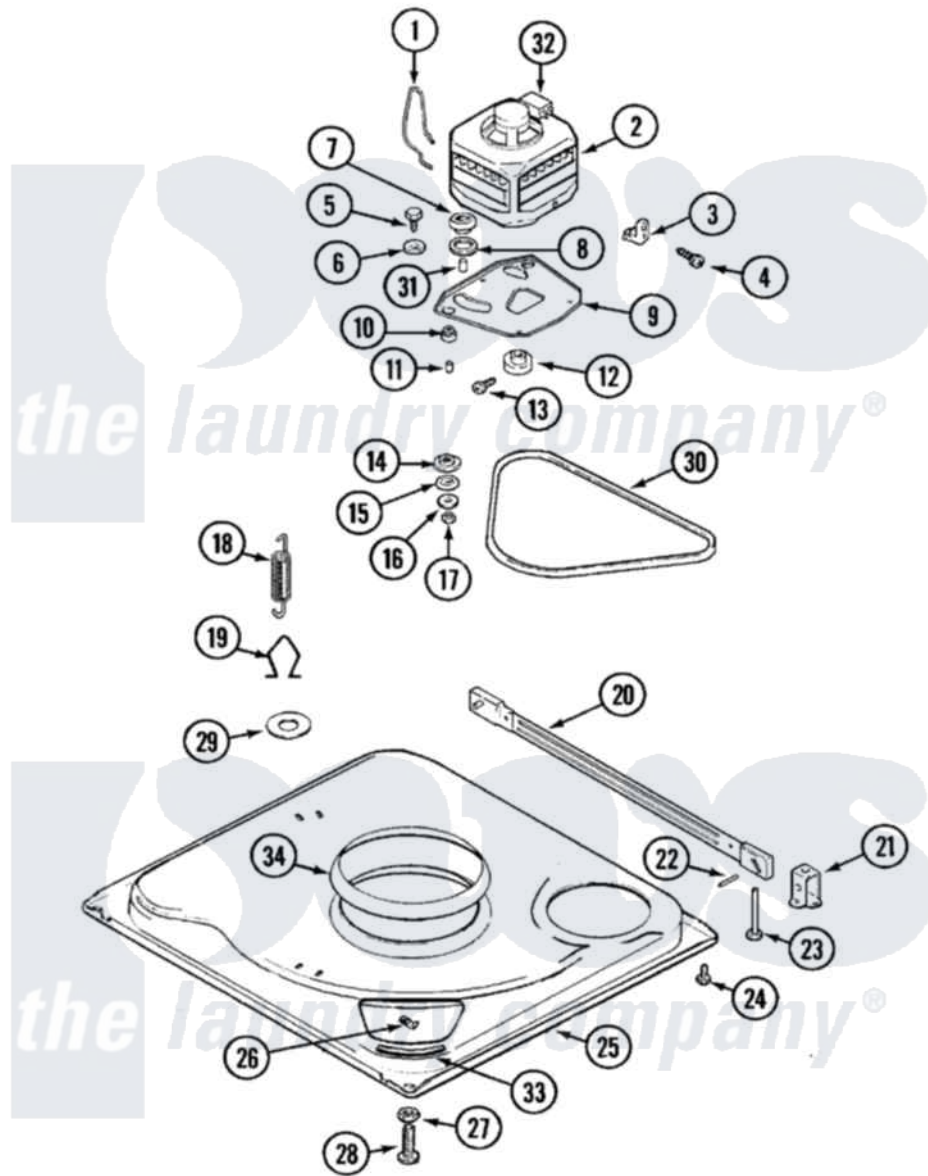

Admiral LATA100AKE 01 - BASE

Admiral [Residential Admiral LATA100AKE Washer Parts](#) Parts Diagram 01 - BASE
 Click on the part number to view part

Item	Original Part Number	Replaced By	Status	Part Description
1	21001110	22004376		Spring, Motor Pivot
2	21001231	LA-2003		Motor Replacement Kit
3	21001109	21001486		Foot Slide, Isolator
4	W10124350		Not Available	NOT REQUIRED PART OR SEE NOTE
5	25-7833	21001977		Screw
6	25-7834			Washer, Motor/Base Screw
7	33-9946			Isolator, Motor
8	33-9944	35-3570		Washer, Motor Pivot
9	21001111	21001783		Plate And Screw Assembly
10	35-3646			Isolator, Motor Plate
11	25-7831			Spacer, Mounting
12	35-2124	W10143344		Pulley
13	25-7117			Set Screw
14	33-9943	35-3571		Slide, Motor Pivot
15	33-9967			Washer, Motor Isolator
16	25-7047			Washer, Flat

17	25-7325	Y707702	Locknut
18	35-3658		Spring, Suspension
"	21001138	22002922	Tool, Spring Removal
"	21001165		Spring, Suspension
19	21001166		Hook, Suspension Spring
20	35-2049	21001881	Bar, Stabilizer
21	35-2046		Bracket, Stabilizer
22	35-2052		Pin, Stabilizer
23	35-3020	22004469	Leg And Foot Self Stabalizing
24	25-7828	489483	Screw 10-32 X 1/2
25	21001169	12002701	Base Kit
26	25-7838	25-7845	Speednut, Motor
27	25-7915		Hex Nut
28	35-0772	25001119	Foot And Pad Assembly
"	35-0837	25001119	Foot And Pad Assembly
29	Y25-7951		Washer, Suspension Hook
30	21352320		Belt, Drive
31	25-7830		Spacer
32	33-9765		Switch, Motor
33	35-2065		Pad, Motor Plate
34	21001161	21002026	Snubber