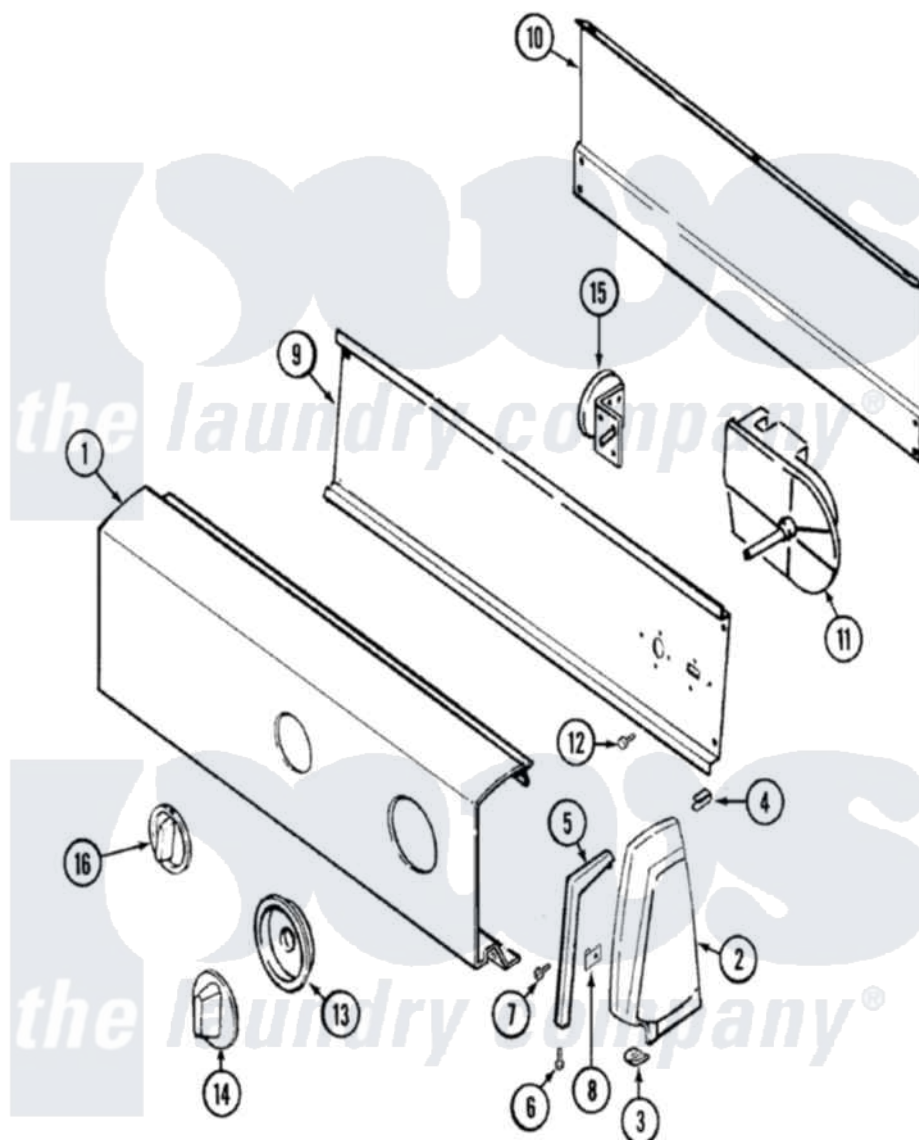

Admiral LATA100AKE 02 - CONTROL PANEL

Admiral [Residential Admiral LATA100AKE Washer Parts](#) Parts Diagram 02 - CONTROL PANEL

[Click on the part number to view part](#)

Item	Original Part Number	Replaced By	Status	Part Description
1	25-7702			Speedclip, End Cap To Control Panel
"	21001379		Not Available	PANEL, CONTROL (ALUM)
"	25-7793			Screw
2	35-2669		Not Available	CAP, END (LT)(WHT)
"	35-2668	21001453		Cap- End
3	25-7697	25-2219		Screw
"	25-7851			Speedclip, End Cap To Top
4	25-7852			Speedclip, Rr Shld To End Cap
"	25-7435	33002917		Screw, No.10-16
5	31001054		Not Available	TRIM, ENDCAP (RT WHT)
"	31001055		Not Available	TRIM, ENDCAP (LT WHT)
6	25-7760			Screw
7	25-3092	90767		Screw, 8A X 3/8 HeX Washer Head Tapping
8	25-7702			Speedclip, End Cap To Control Panel

9	21001303		Not Available	SHIELD, CONTROL
"	53-2504	31001193		Pad, Shield
10	25-3457			Screw, Sems
"	25-3092	90767		Screw, 8A X 3/8 HeX Washer Head Tapping
"	35-2688	21001460		Shield, Rear
"	25-7853	25-7933		Ring, Retaining
11	21001355			Timer, Export
12	31001029	3400094		Screw, 10-32 X 3/8
13	21001238	21001502		Skirt Ri
14	21001237			Knob, Timer
15	35-3691	21001554		Switch, Water Level
"	25-3092	90767		Screw, 8A X 3/8 HeX Washer Head Tapping
16	21001239			Knob, Selector
17	21001381		Not Available	MANUAL, USE & CARE
"	21001369		Not Available	INSTRUCTION, INSTALLATION
18	16002079		Not Available	GUIDE, QUICK REF - ADMIRAL