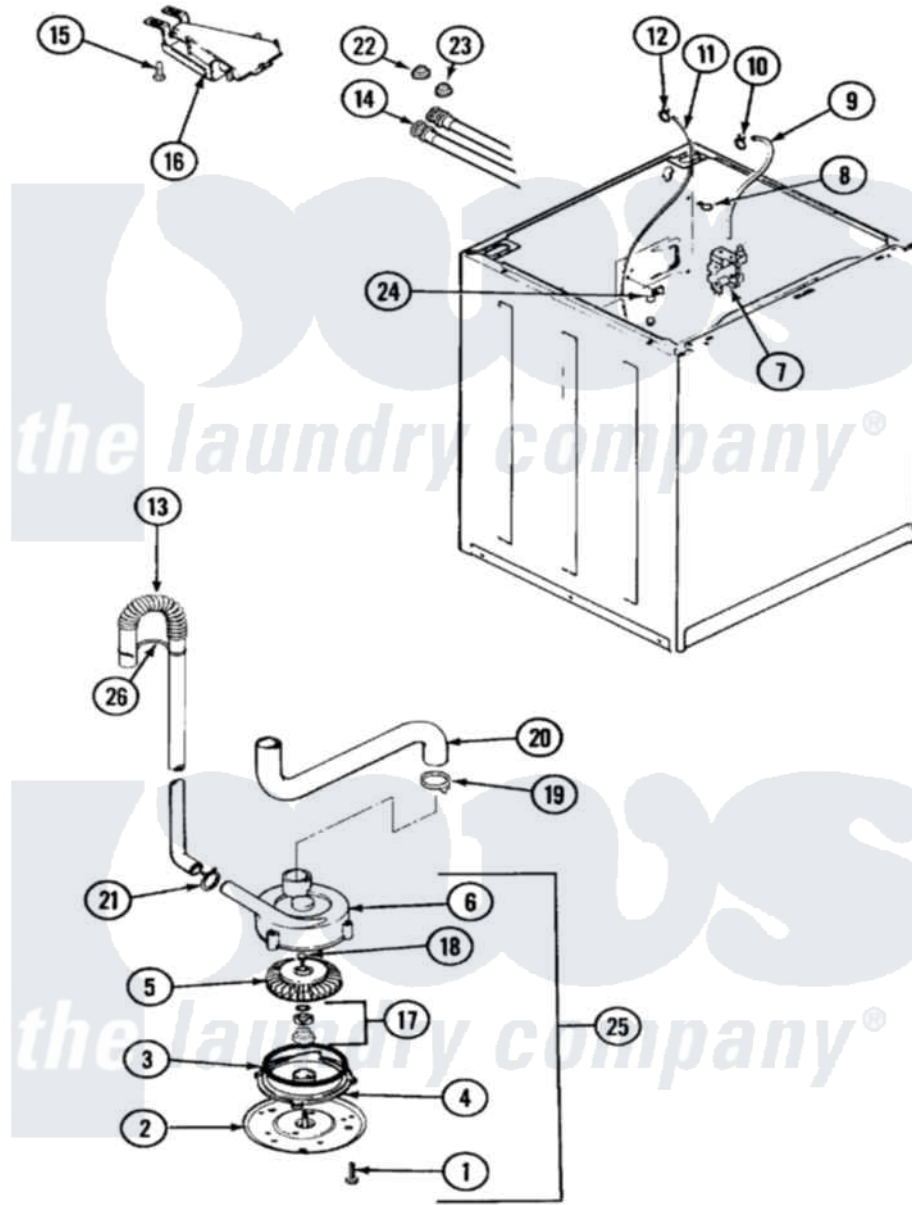

Admiral LATA100AKE 03 - PUMP

Admiral [Residential Admiral LATA100AKE Washer Parts](#) Parts Diagram 03 - PUMP
 Click on the part number to view part

Item	Original Part Number	Replaced By	Status	Part Description
1	25-7405	3196164		Screw
2	33-6035		Not Available	PLATE & PULLEY ASSY.
3	33-6032			Gasket
4	35-2058			Base, Pump
5	35-2057	35-6465		Pump Assem
6	35-2056		Not Available	HOUSING, PUMP
7	35-2375			Valve, Water Mixing-230V
"	25-7220			Clip, Cabinet Top
8	25-7867	596669		Clamp, Manifold
9	35-2378	12002749		Hose, Flume Kit
10	25-7867	596669		Clamp, Manifold
11	35-2261		Not Available	PAD, PRESSURE SWITCH HOSE
"	21001064	21001748		Hose, Pressure Switch
12	25-7796	596669		Clamp, Manifold
13	35-3539	21001872		Hose, Drain
14	35-0874	76313		Hosefill

"	35-3400		Inlet Hose Assembly
"	35-3401		Inlet Hose Assembly
"	33-7891	89503	Hose-Inlet
15	25-3092	90767	Screw, 8A X 3/8 HeX Washer Head Tapping
16	35-2051	21001760	Flume Assembly / Water Diverter
17	35-0707		Seal, Seat And "O" Ring
18	25-7894	W10001180	Screw
19	25-6068	285655	Clamp, Hose
20	35-3584	21001915	Hose, Tub To Pump
21	25-7080	285655	Clamp, Hose
22	25-7048		Washer
23	33-7313	33-4264N	Strainer And Washer Kit
24	33-6099		Clamp
25	35-2099	35-6465	Pump Assem
"	35-2344		Restrictor, Flow
26	33-9537	22003814	Retainer, Drain Hose