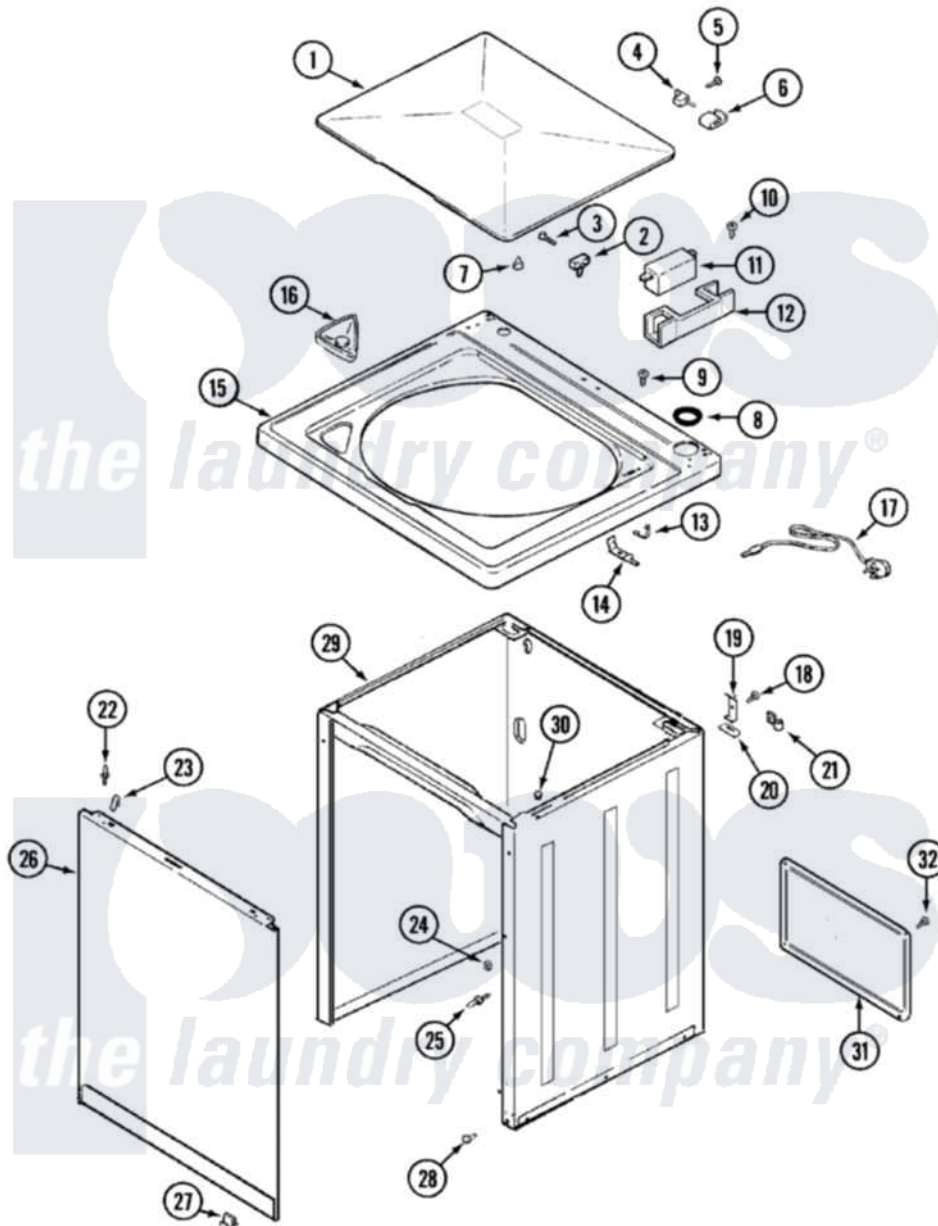

Admiral LATA100AKE 04 - TOP

Admiral [Residential Admiral LATA100AKE Washer Parts](#) Parts Diagram 04 - TOP
 Click on the part number to view part

Item	Original Part Number	Replaced By	Status	Part Description
1	35-2026			Lid
2	25-7436			Nylite Washer
"	43-0057			Actuator, Door Switch
3	25-7438			Screw
4	35-2045			Pin, Hinge
5	25-7893			Screw
6	35-2044			Hinge, Lid
7	35-0581			Bumper, Door
8	35-2064			Bushing, Insulating
"	35-2063			Bushing, Insulator
9	25-7463	7101P012-60		Screw
10	21001136	3400872		Screw, 8-18 X 3/8
"	25-7437	40040701		Screw, Tapping No.6b-20
11	35-2904		Not Available	PAD, LID SWITCH
"	21001148	12001187		Kit, Lid Switch Assembly
"	21001137	12001187		Kit, Lid Switch Assembly

12	21001135		Housing, Lid Switch
13	25-7878		Clip
14	21001134		Lever, Lid Switch
15	35-2739		Top, Cabinet
16	21001167		Dispenser, Bleach
17	21001376	Not Available	CORD, POWER
18	25-7893		Screw
19	33-7450	35-2846	Hinge, Cabinet Top
20	33-0930		Pad, Top Hinge
21	25-7796	596669	Clamp, Manifold
22	53-0643		Pin, Locator
23	25-7220		Clip, Cabinet Top
24	25-0224	3400029	Nut, Adapter Plate
25	53-0643		Pin, Locator
26	35-2084		Panel, Front
27	53-0120		Clip, Front Panel
28	33-2653		Bumper, Cabinet
29	35-2106	21001871	Cabinet
30	33-2653		Bumper, Cabinet
31	35-2108	21001871	Cabinet
32	25-7733	681414	Screw, 10AB X 1/2