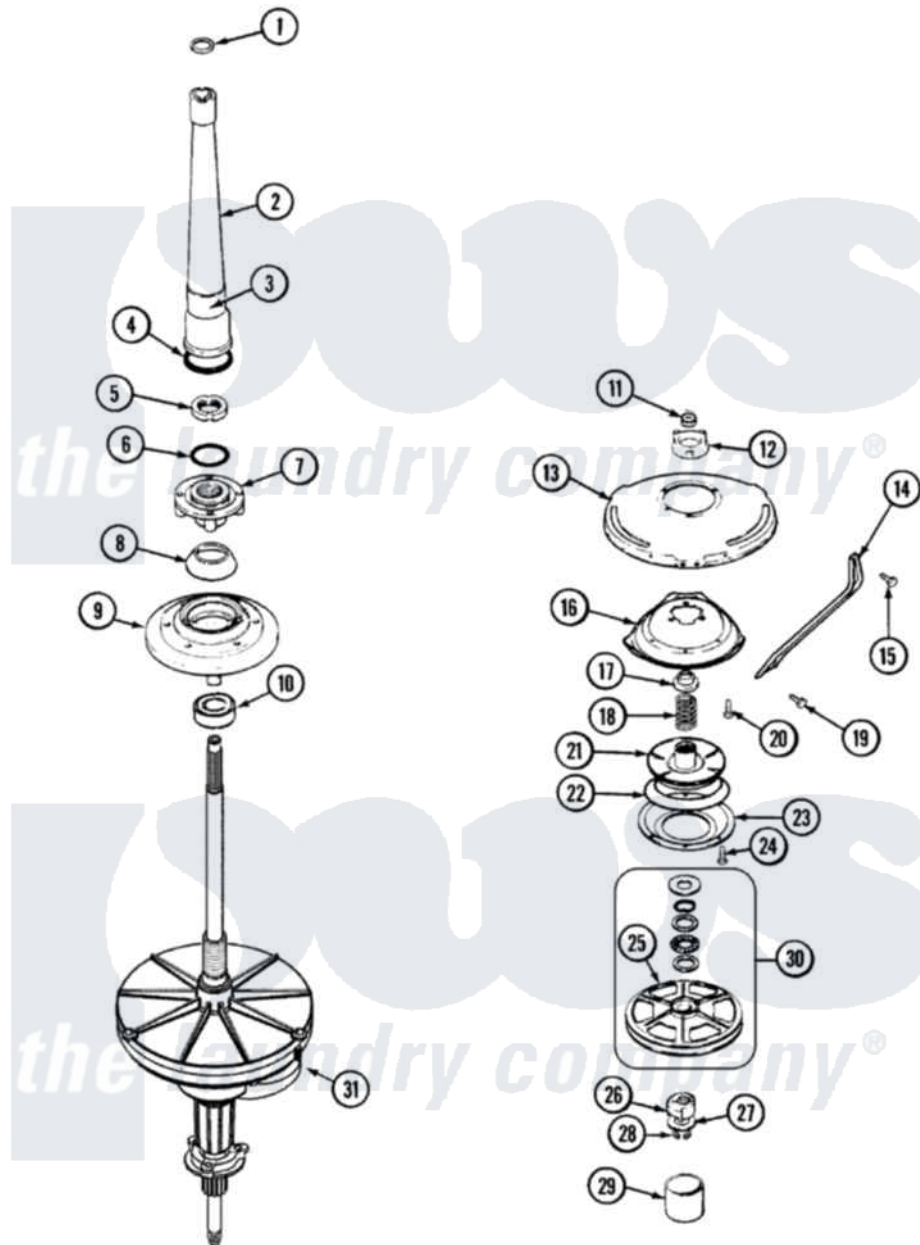

Admiral LATA100AKE 05 - TRANSMISSION (LATA100AKE SERIES 10)

Admiral Residential Admiral LATA100AKE Washer Parts Parts Diagram 05 - TRANSMISSION (LATA100AKE SERIES 10)

Click on the part number to view part

Item	Original Part Number	Replaced By	Status	Part Description
1	25-7941			"O" Ring, Agtr Drive Shaft
2	35-2792	21001401		Center Pos
3	33-6790			Bearing, Agitator
"	35-2983		Not Available	CENTERPOST ASSY.
4	35-2906			Seal, Centerpost Bottom
5	35-2791			Nut, Spin Tube
6	25-7938			"O" Ring, Basket Drive Hub
7	35-3647	W10219156		Tub Seal
8	35-2974			Tub Seal/Hub Assembly
9	35-2716	12001561		Bearing And Seal Housing Assembly
10	35-2972	12001561		Bearing And Seal Housing Assembly
"	35-2205			Bearing, Spin
"	12001561			Bearing And Seal Housing Assembly
11	35-2010	207843		Lip Seal Repair Kit

12	35-2973	35-6680	Transmission
"	12001562		Bearing Assembly
"	35-2730	12001562	Bearing Assembly
13	21001162	21001518	Support, Tub
14	21001164	Not Available	BRACE, TUB
15	25-7895	21001858	Screw 5/16-18 x 1/2
16	21001163		Housing, Suspension
17	35-2017		Retainer, Brake Spring
18	35-2112	21001910	Spring, Brake
19	25-7930	21001858	Screw 5/16-18 x 1/2
20	25-7895	21001858	Screw 5/16-18 x 1/2
21	35-2948	35-6714	Brake Roto
22	21001161	21002026	Snubber
23	35-2018	35-6918	Stator, Brake
24	21001065		Screw, No.10-24 x .50 Hxnibhd
25	35-3829	12002213	Thrust Bearing Kit
26	LA-2007	12002213	Thrust Bearing Kit
27	35-2132		Washer, 1.25ODX.530IDX.032
"	35-2082		Washer, 1.25ODX.530IDX.062
28	25-7854		Ring, Retaining
29	35-2007		Cap, Dust
30	12500036	12002213	Thrust Bearing Kit
31	21001394	35-6680	Transmission