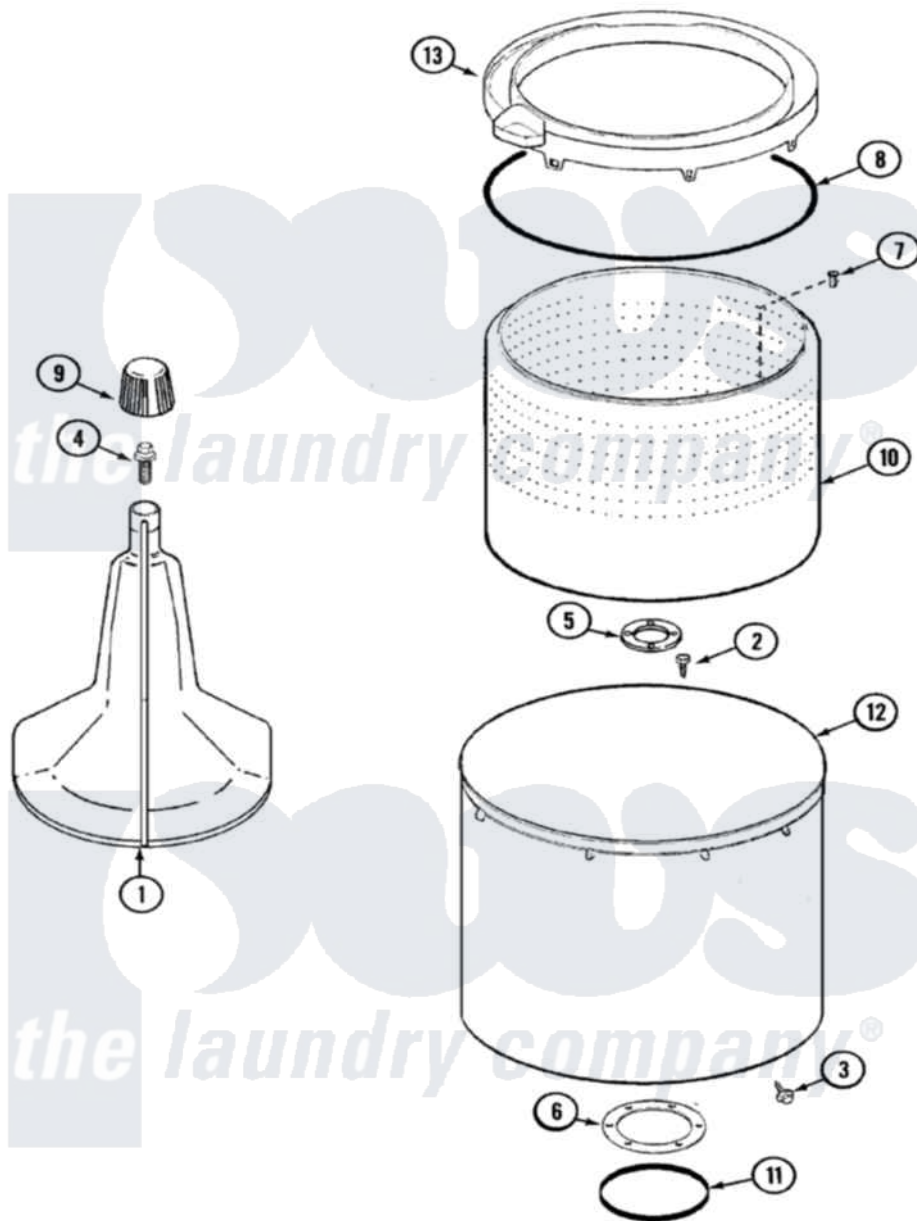

# Admiral LATA100AKE 06 - TUB

Admiral [Residential Admiral LATA100AKE Washer Parts](#) Parts Diagram 06 - TUB  
 Click on the part number to view part

Item	Original Part Number	Replaced By	Status	Part Description
1	<a href="#">35-3580</a>			Agitator
2	25-7947	<a href="#">21001063</a>		Screw, Shoulder
3	25-7953	<a href="#">22002933</a>		Screw
4	25-7948	<a href="#">W10309247</a>		Screw
5	<a href="#">35-3685</a>			Gasket, Basket To Centerpost
6	<a href="#">35-3686</a>			Gasket, Tub To Housing
7	25-7965	<a href="#">3400504</a>		Screw
8	<a href="#">35-2328</a>			Seal, Tub Top
9	<a href="#">35-2733</a>			Cap, Agitator
10	35-3687		Not Available	BASKET, SPIN
11	<a href="#">35-2978</a>			Seal, Tub/Housing
12	<a href="#">35-3700</a>			Tub Assembly
13	35-3578		Not Available	TOP, TUB
"	35-2262		Not Available	SHIELD, TUB TOP