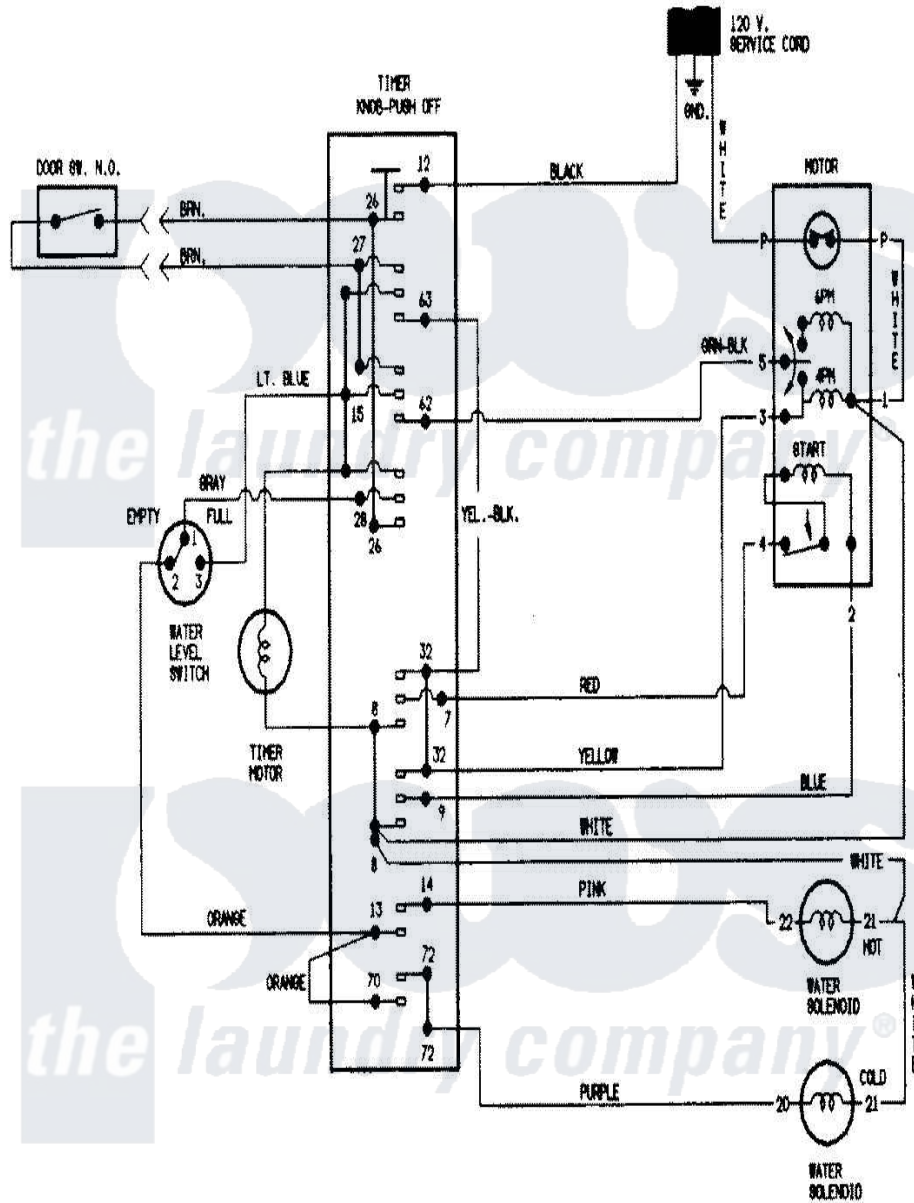

Admiral LATA100AKE 07 - WIRING INFORMATION

Admiral Residential Admiral LATA100AKE Washer Parts Parts Diagram 07 - WIRING INFORMATION
 Click on the part number to view part

Item	Original Part Number	Replaced By	Status	Part Description
NI	15001906		Not Available	WIRING INFORMATION