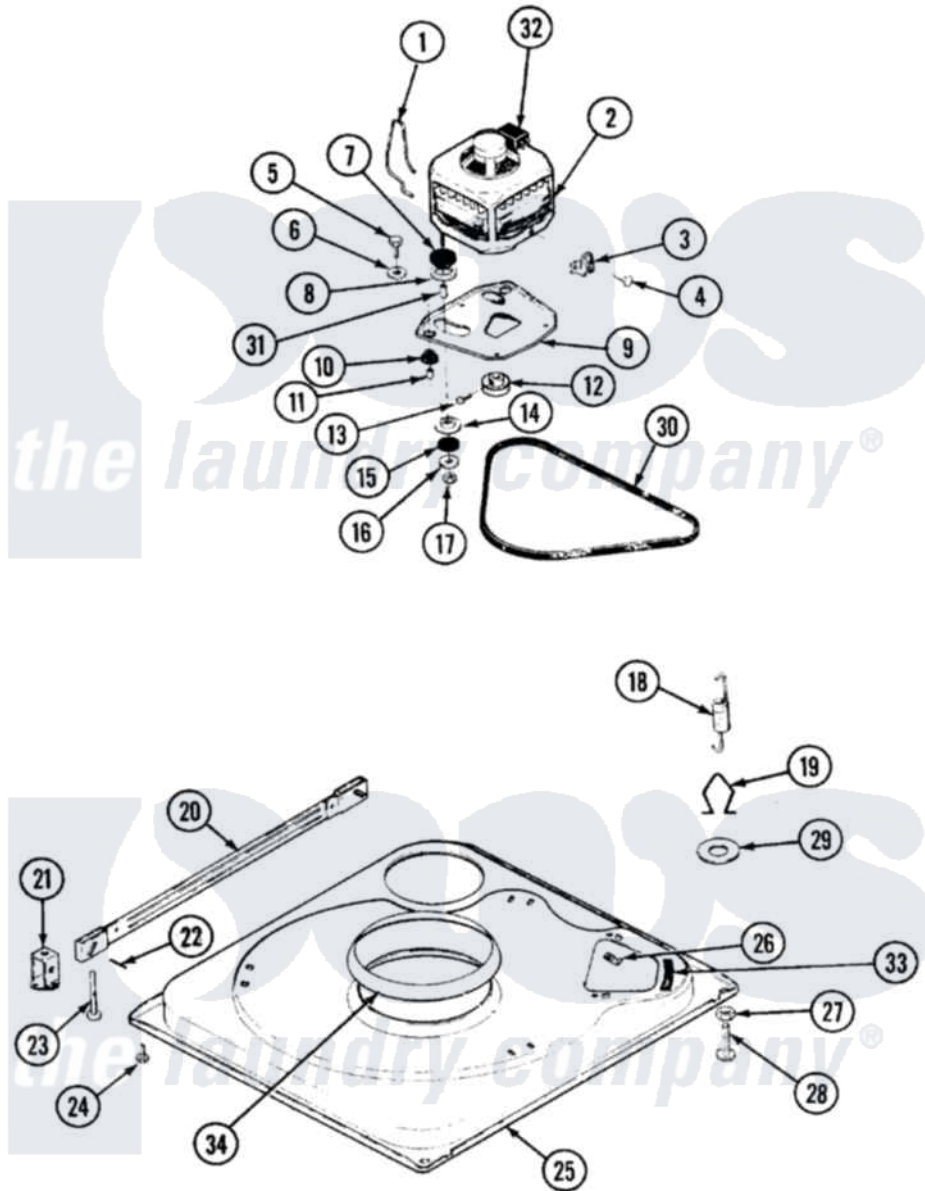

Admiral LATA200AAE 01 - BASE (LATA200AAE)

Admiral [Residential Admiral LATA200AAE Washer Parts](#) Parts Diagram 01 - BASE (LATA200AAE)
 Click on the part number to view part

Item	Original Part Number	Replaced By	Status	Part Description
1	21001110	22004376		Spring, Motor Pivot
"	35-0235			Spring, Motor Pivot
2	21001170			Motor And Pulley/Plate Assembly
"	21001400			Motor/Plate Assembly
"	LA-2002		Not Available	MOTOR KIT
3	33-9945			Slide, Foot
"	21001109	21001486		Foot Slide, Isolator
4	25-7418	33001178		Back, Tumbler
5	25-7833	21001977		Screw
6	25-7834			Washer, Motor/Base Screw
7	33-9946			Isolator, Motor
8	33-9944	35-3570		Washer, Motor Pivot
9	21001111	21001783		Plate And Screw Assembly
"	35-2810	21001783		Plate And Screw Assembly
10	33-9941	35-3646		Isolator, Motor Plate
"	35-3646			Isolator, Motor Plate

11	25-7831		Spacer, Mounting
12	21001108		Pulley, Motor
"	35-2124	W10143344	Pulley
13	25-7117		Set Screw
14	33-9943	35-3571	Slide, Motor Pivot
15	33-9967		Washer, Motor Isolator
16	25-7047		Washer, Flat
17	25-7325	Y707702	Locknut
18	21001165		Spring, Suspension
"	21001138	22002922	Tool, Spring Removal
"	35-3658		Spring, Suspension
19	35-2976	Not Available	HOOK, SUSPENSION SPRING
"	21001166		Hook, Suspension Spring
20	35-2049	21001881	Bar, Stabilizer
21	35-2046		Bracket, Stabilizer
22	35-2052		Pin, Stabilizer
23	35-3020	22004469	Leg And Foot Self Stabilizing
24	25-7828	489483	Screw 10-32 X 1/2
25	35-2984	Not Available	BASE
"	21001169	12002701	Base Kit
26	25-7838	25-7845	Speednut, Motor
27	25-7915		Hex Nut
28	35-0772	25001119	Foot And Pad Assembly
"	35-0837	25001119	Foot And Pad Assembly
29	Y25-7951		Washer, Suspension Hook
30	35-2320	21352320	Belt, Drive
31	25-7830		Spacer
32	33-9765		Switch, Motor
33	35-2065		Pad, Motor Plate
34	21001161	21002026	Snubber
"	35-3788	21002026	Snubber