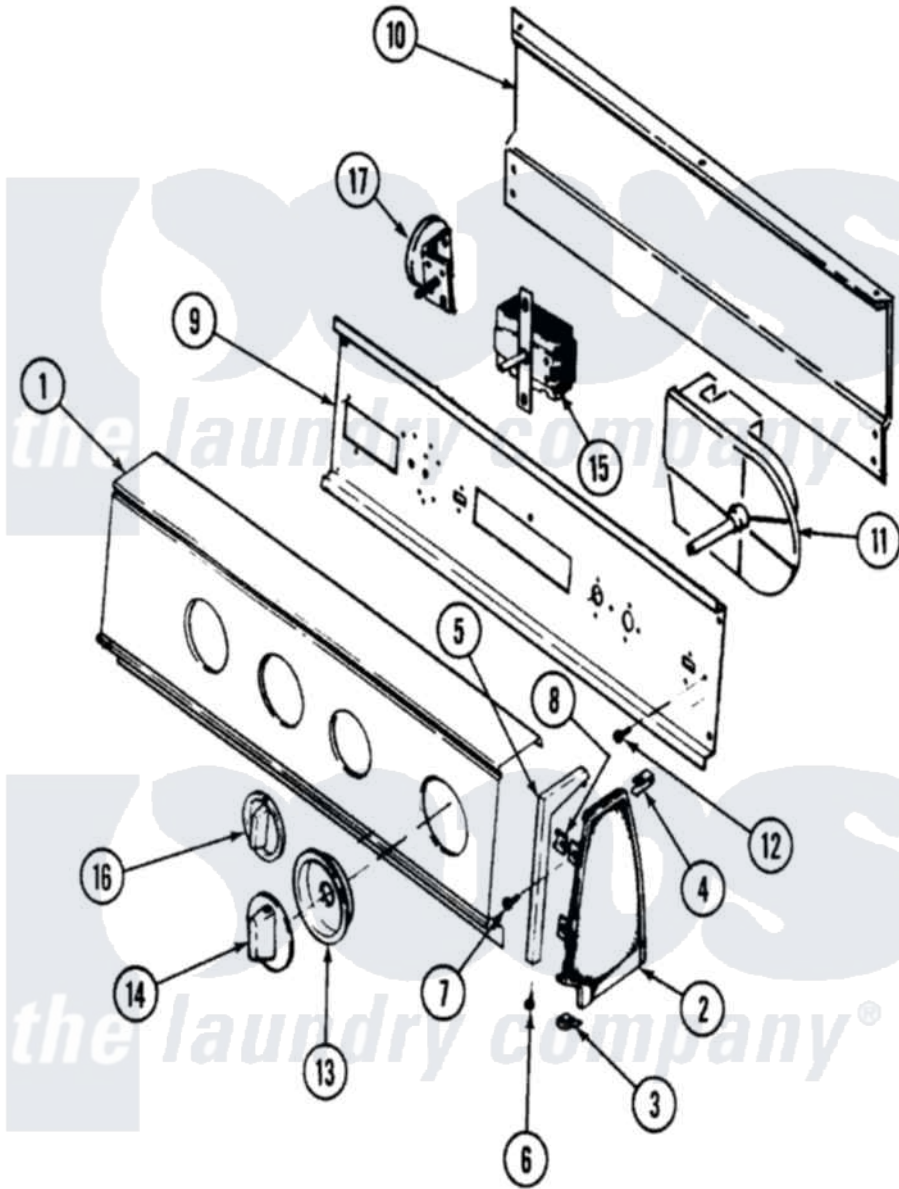

Admiral LATA200AAE 02 - CONTROL PANEL (LATA200AAE)

Admiral [Residential Admiral LATA200AAE Washer Parts](#) Parts Diagram 02 - CONTROL PANEL (LATA200AAE)
 Click on the part number to view part

Item	Original Part Number	Replaced By	Status	Part Description
1	25-7793			Screw
"	21001082		Not Available	PANEL, CONTROL
"	21001209		Not Available	PANEL, CONTROL
"	35-3970		Not Available	CONTROL PANEL
"	25-7702			Speedclip, End Cap To Control Panel
2	35-2668	21001453		Cap- End
"	35-2669		Not Available	CAP, END (LT)(WHT)
3	25-7697	25-2219		Screw
"	25-7851			Speedclip, End Cap To Top
4	25-7435	33002917		Screw, No.10-16
"	25-7852			Speedclip, Rr Shld To End Cap
5	53-0277		Not Available	TRIM, END CAP (RT)
"	53-0278		Not Available	TRIM, END CAP (LT)
"	31001055		Not Available	TRIM, ENDCAP (LT WHT)
"	31001054		Not Available	TRIM, ENDCAP (RT WHT)

6	25-7760		Screw
7	25-3092	90767	Screw, 8A X 3/8 HeX Washer Head Tapping
8	25-7702		Speedclip, End Cap To Control Panel
9	53-2504	31001193	Pad, Shield
"	53-1676		Shield, Control
"	31001128	Not Available	SHIELD, CONTROL
10	25-3092	90767	Screw, 8A X 3/8 HeX Washer Head Tapping
"	25-7853	25-7933	Ring, Retaining
"	35-2688	21001460	Shield, Rear
"	25-3457		Screw, Sems
11	35-3840		Timer
"	21001341		Timer
12	31001029	3400094	Screw, 10-32 X 3/8
13	21001238	21001502	Skirt Ri
"	35-3916	Not Available	SKIRT & RING ASSY (WHT)
14	21001237		Knob, Timer
"	35-2672	21001237	Knob, Timer
15	21001226		Switch, Water Temp. 4 Position
"	25-3092	90767	Screw, 8A X 3/8 HeX Washer Head Tapping
"	35-3855		Switch, Temp
16	35-2673	21001239	Knob, Selector
"	21001239		Knob, Selector
17	35-3691	21001554	Switch, Water Level
"	25-3092	90767	Screw, 8A X 3/8 HeX Washer Head Tapping
18	35-3881	Not Available	MANUAL, USE & CARE
"	21001033	Not Available	MANUAL, USE & CARE
19	16002079	Not Available	GUIDE, QUICK REF - ADMIRAL