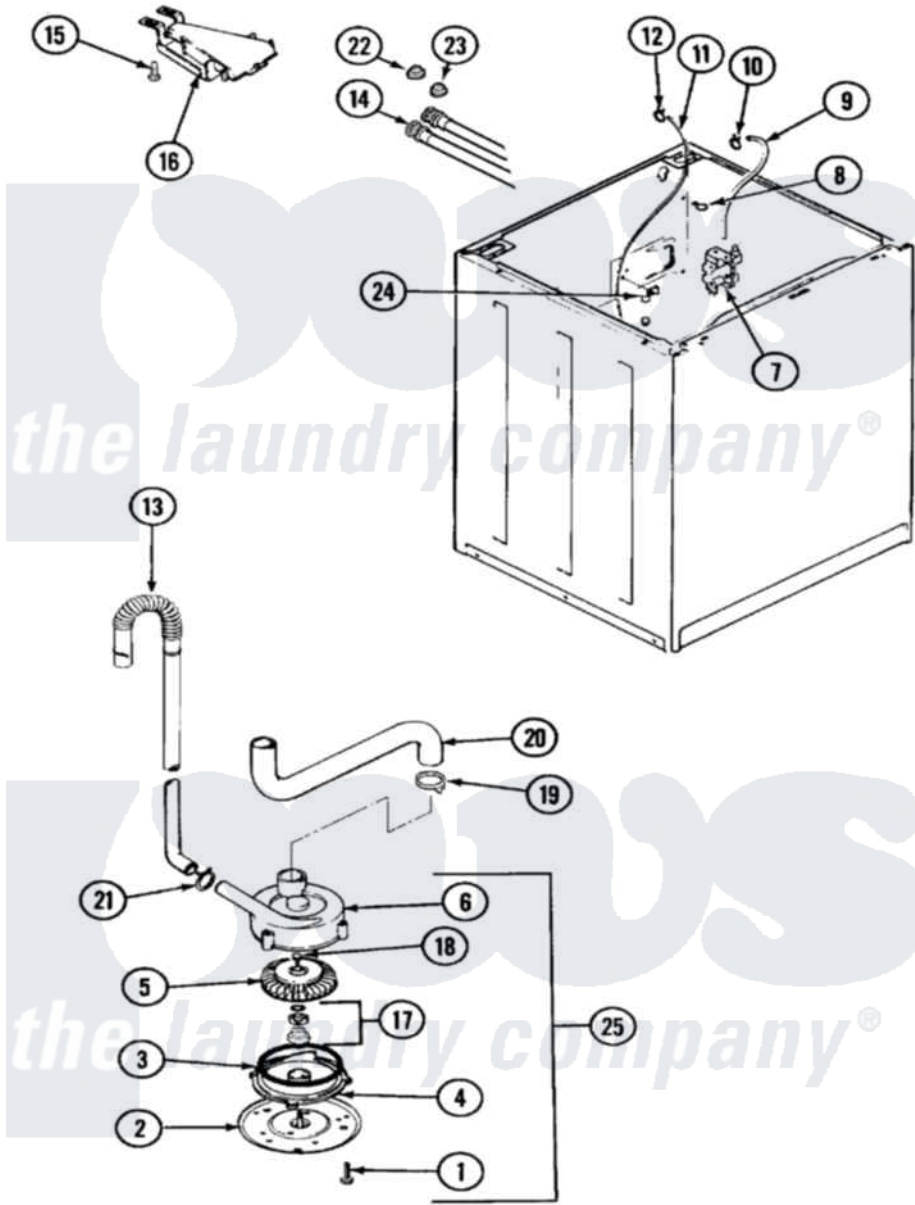

# Admiral LATA200AAE 03 - MOTOR & PUMP (LATA200AAE)

Admiral Residential Admiral LATA200AAE Washer Parts Parts Diagram 03 - MOTOR & PUMP (LATA200AAE)  
 Click on the part number to view part

Item	Original Part Number	Replaced By	Status	Part Description
1	25-7405	<a href="#">3196164</a>		Screw
2	33-6035		Not Available	PLATE & PULLEY ASSY.
3	<a href="#">33-6032</a>			Gasket
4	<a href="#">35-2058</a>			Base, Pump
5	35-2057	<a href="#">35-6465</a>		Pump Assem
6	35-2056		Not Available	HOUSING, PUMP
7	21001396	<a href="#">35-2374N</a>		Valve, Water
"	35-2374	<a href="#">35-2374N</a>		Valve, Water
"	21001378	<a href="#">35-2374N</a>		Valve, Water
"	<a href="#">25-7220</a>			Clip, Cabinet Top
8	25-7867	<a href="#">596669</a>		Clamp, Manifold
9	35-2378	<a href="#">12002749</a>		Hose, Flume Kit
10	25-7867	<a href="#">596669</a>		Clamp, Manifold
11	35-2321	<a href="#">21001748</a>		Hose, Pressure Switch
"	35-2261		Not Available	PAD, PRESSURE SWITCH HOSE
12	25-7796	<a href="#">596669</a>		Clamp, Manifold

13	33-9537	<a href="#">22003814</a>	Retainer, Drain Hose
"	35-3538	<a href="#">21001872</a>	Hose, Drain
"	35-3539	<a href="#">21001872</a>	Hose, Drain
14	33-7891	<a href="#">89503</a>	Hose-Inlet
"	35-0874	<a href="#">76313</a>	Hosefill
15	25-3092	<a href="#">90767</a>	Screw, 8A X 3/8 HeX Washer Head Tapping
16	35-2051	<a href="#">21001760</a>	Flume Assembly / Water Diverter
17	<a href="#">35-0707</a>		Seal, Seat And "O" Ring
18	25-7894	<a href="#">W10001180</a>	Screw
19	25-6068	<a href="#">285655</a>	Clamp, Hose
20	35-3584	<a href="#">21001915</a>	Hose, Tub To Pump
21	25-7080	<a href="#">285655</a>	Clamp, Hose
22	<a href="#">25-7048</a>		Washer
23	33-7313	<a href="#">33-4264N</a>	Strainer And Washer Kit
24	<a href="#">33-6099</a>		Clamp
25	35-2099	<a href="#">35-6465</a>	Pump Assem
"	<a href="#">35-2344</a>		Restrictor, Flow