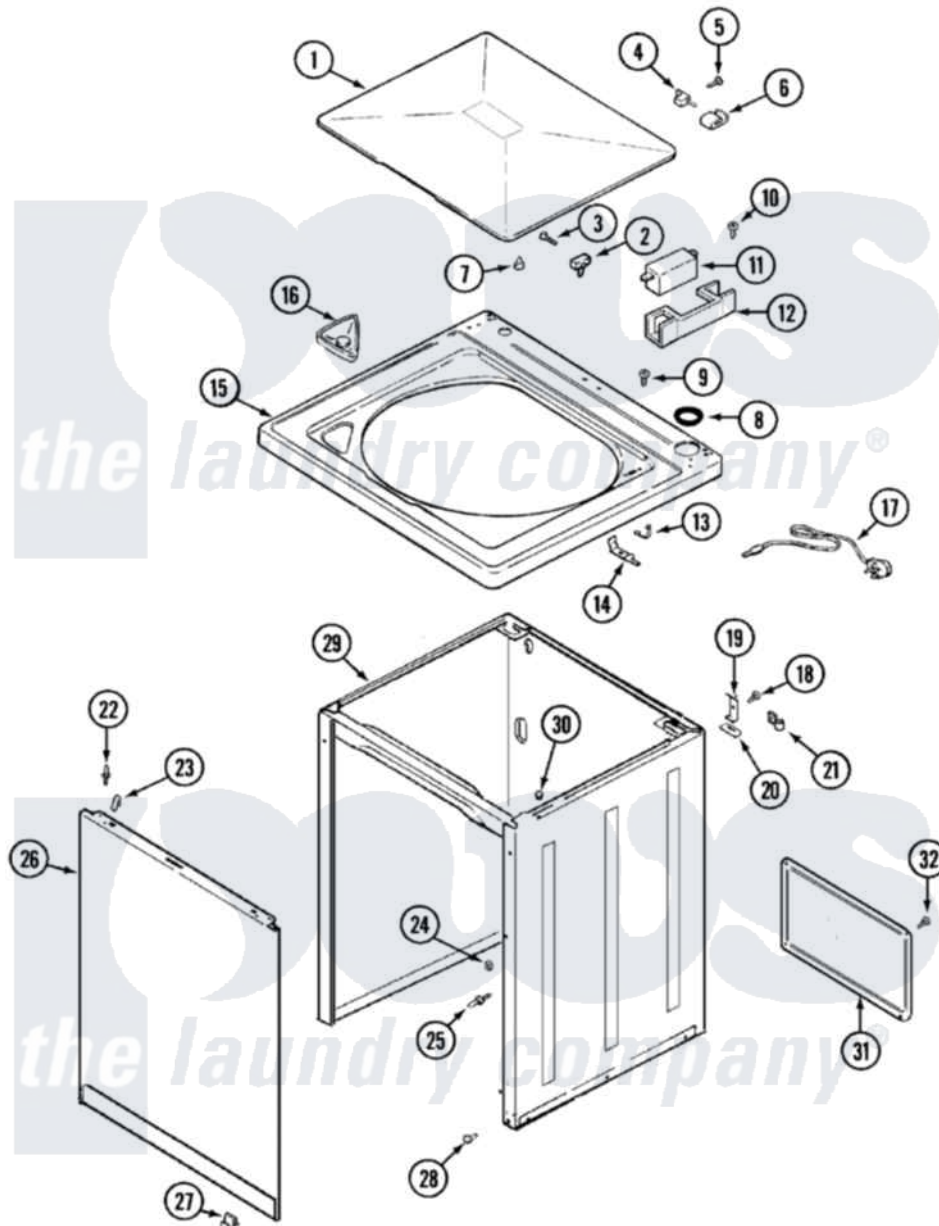

Admiral LATA200AAE 04 - TOP (LATA200AAE)

Admiral Residential Admiral LATA200AAE Washer Parts Parts Diagram 04 - TOP (LATA200AAE)
 Click on the part number to view part

Item	Original Part Number	Replaced By	Status	Part Description
1	35-2026			Lid
2	43-0057			Actuator, Door Switch
"	25-7436			Nylite Washer
3	25-7438			Screw
4	35-2045			Pin, Hinge
5	25-7893			Screw
6	35-2044			Hinge, Lid
7	35-0581			Bumper, Door
8	35-2064			Bushing, Insulating
"	35-2063			Bushing, Insulator
9	25-7463	7101P012-60		Screw
10	21001136	3400872		Screw, 8-18 X 3/8
"	25-7437	40040701		Screw, Tapping No.6b-20
11	35-3382	12001187		Kit, Lid Switch Assembly
"	21001148	12001187		Kit, Lid Switch Assembly
"	35-2904		Not Available	PAD, LID SWITCH

"	21001137	12001187	Kit, Lid Switch Assembly
12	21001135		Housing, Lid Switch
"	35-2795	12001187	Kit, Lid Switch Assembly
13	25-7878		Clip
14	21001134		Lever, Lid Switch
"	35-3076	12001187	Kit, Lid Switch Assembly
15	35-2739		Top, Cabinet
16	21001167		Dispenser, Bleach
"	35-2731	21001167	Dispenser, Bleach
17	35-0680	Not Available	CORD, POWER
18	25-7893		Screw
19	33-7450	35-2846	Hinge, Cabinet Top
20	33-0930		Pad, Top Hinge
21	25-7796	596669	Clamp, Manifold
22	53-0643		Pin, Locator
23	25-7220		Clip, Cabinet Top
24	25-0224	3400029	Nut, Adapter Plate
25	53-0643		Pin, Locator
26	35-2084		Panel, Front
27	53-0120		Clip, Front Panel
28	33-2653		Bumper, Cabinet
29	35-2106	21001871	Cabinet
30	33-2653		Bumper, Cabinet
31	35-2108	21001871	Cabinet
32	25-7733	681414	Screw, 10AB X 1/2