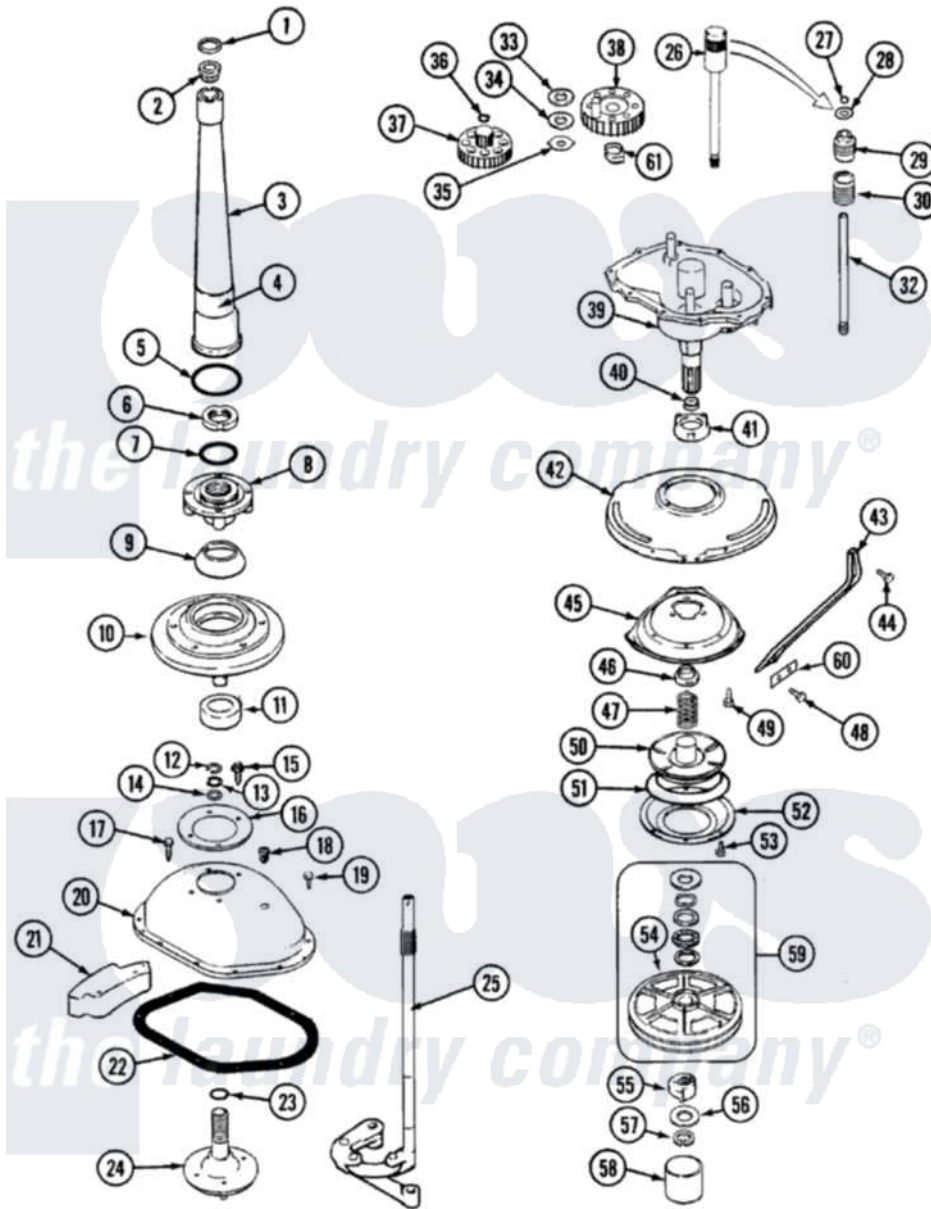

Admiral LATA200AAE 05 - TRANSMISSION (LATA200AAE SERIES 10-15)

Admiral Residential Admiral LATA200AAE Washer Parts Parts Diagram 05 - TRANSMISSION (LATA200AAE SERIES 10-15)

Click on the part number to view part

Item	Original Part Number	Replaced By	Status	Part Description
1	25-7941			"O" Ring, Agtr Drive Shaft
2	35-2835	21001066		Bearing, Centerpost
3	35-2792	21001401		Center Pos
"	35-2983		Not Available	CENTERPOST ASSY.
4	35-3214	33-6790		Bearing, Agitator
5	35-2906			Seal, Centerpost Bottom
6	35-2791			Nut, Spin Tube
7	25-7938			"O" Ring, Basket Drive Hub
8	35-3647	W10219156		Tub Seal
9	35-2974			Tub Seal/Hub Assembly
10	35-2716	12001561		Bearing And Seal Housing Assembly
11	35-2205			Bearing, Spin
"	35-2972	12001561		Bearing And Seal Housing Assembly
12	25-7949		Not Available	RING, RETAINING (AG. SHAFT)

"	35-3788	21002026		Snubber
52	35-2018	35-6918		Stator, Brake
53	25-7900	21001065		Screw, No.10-24 x .50 Hxnibhd
54	35-3829	12002213		Thrust Bearing Kit
55	35-2439	12002213		Thrust Bearing Kit
56	35-2082			Washer, 1.25ODX.530IDX.062
"	35-2132			Washer, 1.25ODX.530IDX.032
57	25-7854			Ring, Retaining
58	35-2007			Cap, Dust
59	12500036	12002213		Thrust Bearing Kit
60	35-2025		Not Available	PLATE, REINFORCEMENT
61	35-3384		Not Available	STOP, ANTIBACKUP CAM
62	35-3748	35-6680		Transmission
"	21001091	35-6680		Transmission