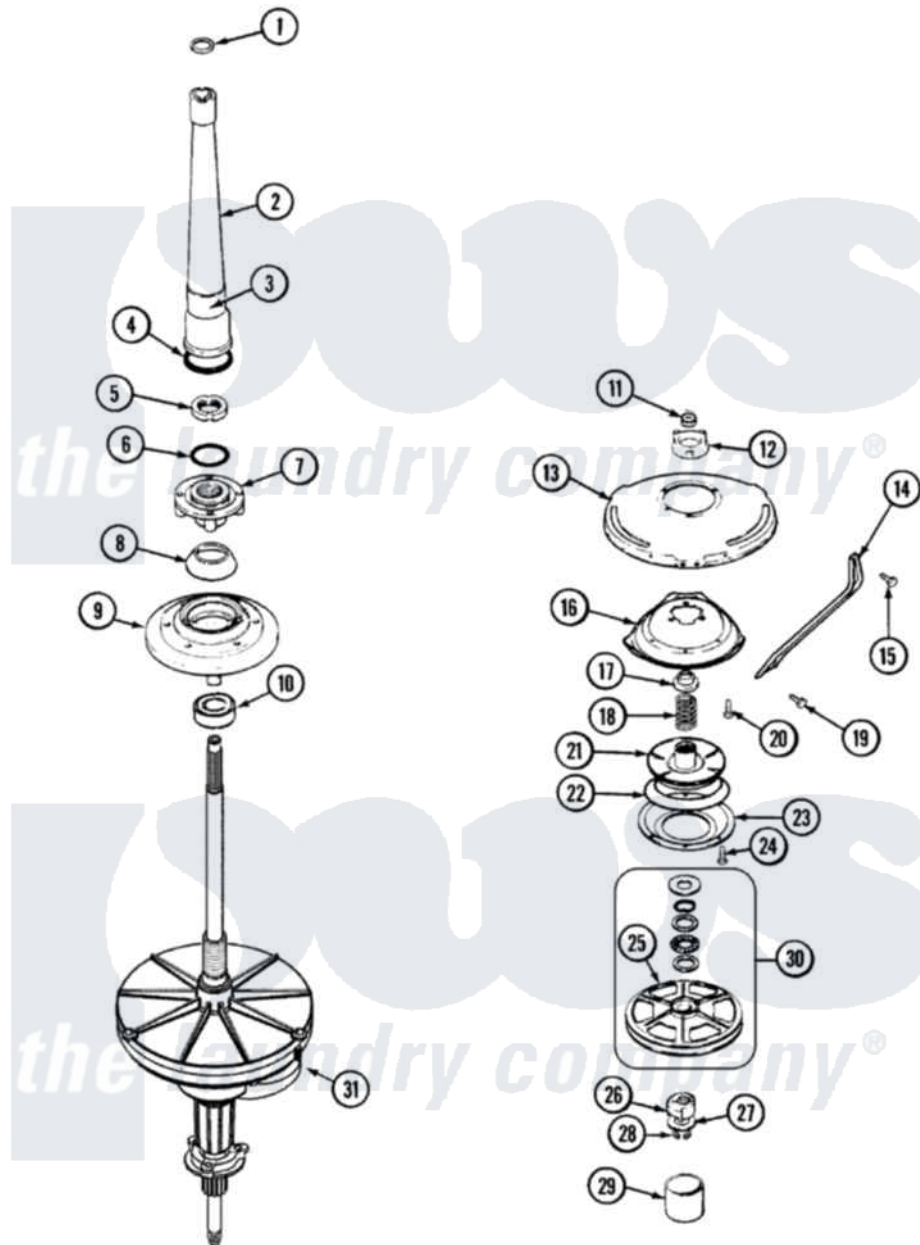

Admiral LATA200AAE 06 - TRANSMISSION (LATA200AAE SERIES 16)

Admiral Residential Admiral LATA200AAE Washer Parts Parts Diagram 06 - TRANSMISSION (LATA200AAE SERIES 16)

Click on the part number to view part

Item	Original Part Number	Replaced By	Status	Part Description
1	25-7941			"O" Ring, Agtr Drive Shaft
2	35-2792	21001401		Center Pos
3	33-6790			Bearing, Agitator
"	35-2983		Not Available	CENTERPOST ASSY.
4	35-2906			Seal, Centerpost Bottom
5	35-2791			Nut, Spin Tube
6	25-7938			"O" Ring, Basket Drive Hub
7	35-3647	W10219156		Tub Seal
8	35-2974			Tub Seal/Hub Assembly
9	35-2716	12001561		Bearing And Seal Housing Assembly
10	35-2972	12001561		Bearing And Seal Housing Assembly
"	35-2205			Bearing, Spin
"	12001561			Bearing And Seal Housing Assembly
11	35-2010	207843		Lip Seal Repair Kit

12	35-2973	35-6680	Transmission
"	12001562		Bearing Assembly
"	35-2730	12001562	Bearing Assembly
13	21001162	21001518	Support, Tub
14	21001164	Not Available	BRACE, TUB
15	25-7895	21001858	Screw 5/16-18 x 1/2
16	21001163		Housing, Suspension
17	35-2017		Retainer, Brake Spring
18	35-2112	21001910	Spring, Brake
19	25-7930	21001858	Screw 5/16-18 x 1/2
20	25-7895	21001858	Screw 5/16-18 x 1/2
21	35-2948	35-6714	Brake Roto
22	21001161	21002026	Snubber
23	35-2018	35-6918	Stator, Brake
24	21001065		Screw, No.10-24 x .50 Hxnibhd
25	35-3829	12002213	Thrust Bearing Kit
26	LA-2007	12002213	Thrust Bearing Kit
27	35-2132		Washer, 1.25ODX.530IDX.032
"	35-2082		Washer, 1.25ODX.530IDX.062
28	25-7854		Ring, Retaining
29	35-2007		Cap, Dust
30	12500036	12002213	Thrust Bearing Kit
31	21001394	35-6680	Transmission