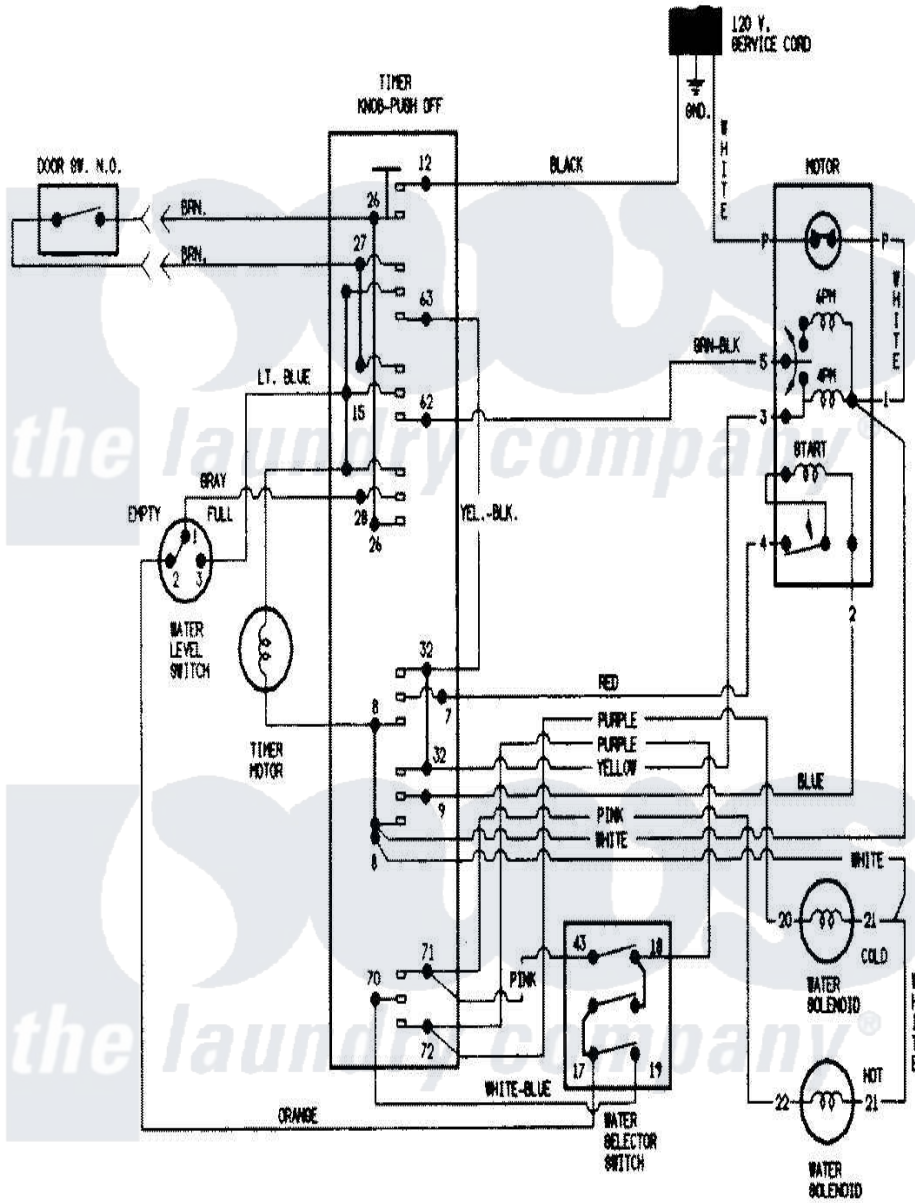

# Admiral LATA200AAE 08 - WIRING INFORMATION (LATA200AAE)

Admiral Residential Admiral LATA200AAE Washer Parts Parts Diagram 08 - WIRING INFORMATION (LATA200AAE)

[Click on the part number to view part](#)

Item	Original Part Number	Replaced By	Status	Part Description
NI	15001897		Not Available	WIRING INFORMATION
"	15001235		Not Available	WIRING INFORMATION