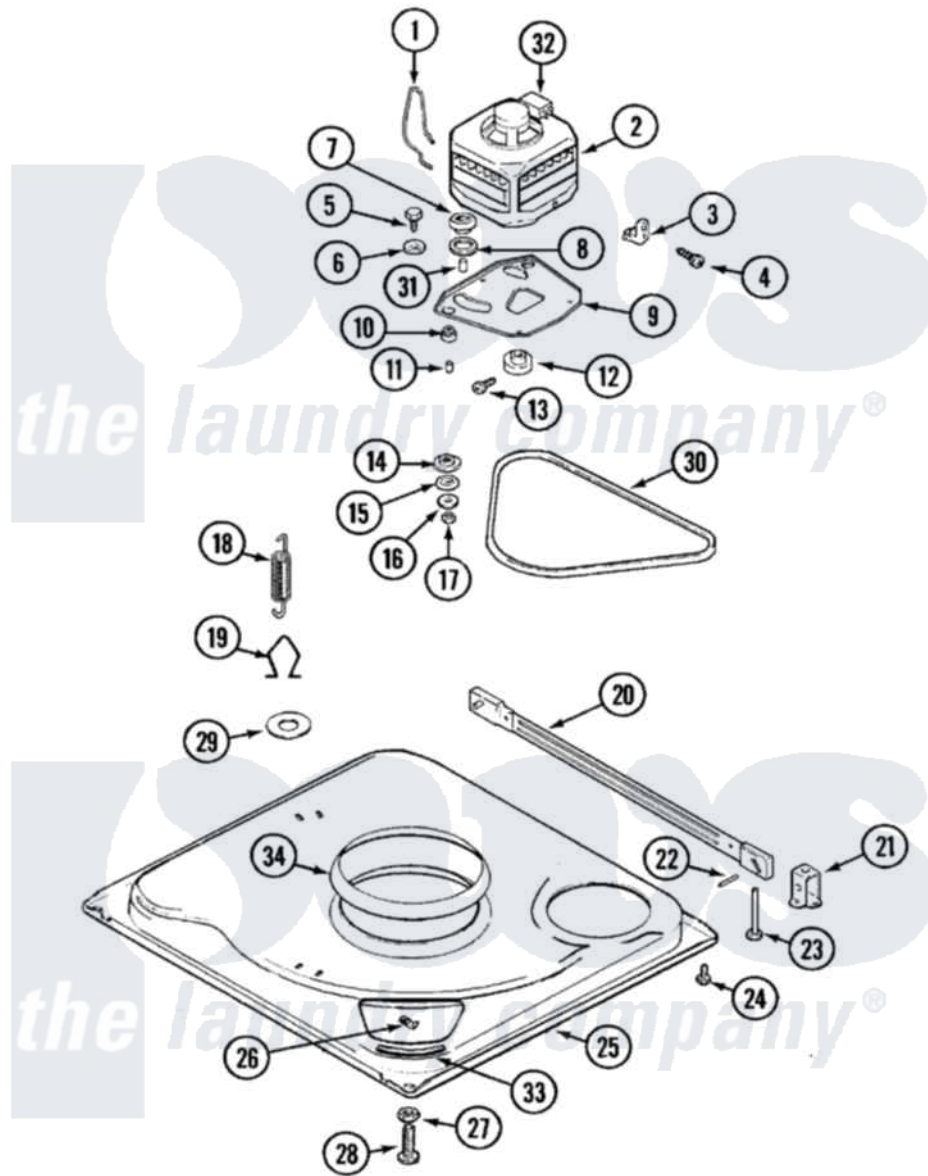

Admiral LATA200AAL 01 - BASE

Admiral [Residential Admiral LATA200AAL Washer Parts](#) Parts Diagram 01 - BASE
 Click on the part number to view part

Item	Original Part Number	Replaced By	Status	Part Description
1	21001110	22004376		Spring, Motor Pivot
"	35-0235			Spring, Motor Pivot
2	21001112		Not Available	MOTOR & PULLEY/PLATE ASSY.
"	LA-2002		Not Available	MOTOR KIT
3	33-9945			Slide, Foot
"	21001109	21001486		Foot Slide, Isolator
4	25-7418	33001178		Back, Tumbler
5	25-7833	21001977		Screw
6	25-7834			Washer, Motor/Base Screw
7	33-9946			Isolator, Motor
8	33-9944	35-3570		Washer, Motor Pivot
9	35-2810	21001783		Plate And Screw Assembly
"	21001111	21001783		Plate And Screw Assembly
10	33-9941	35-3646		Isolator, Motor Plate
"	35-3646			Isolator, Motor Plate
11	25-7831			Spacer, Mounting

12	35-2124	W10143344	Pulley
"	21001108		Pulley, Motor
13	25-7117		Set Screw
14	33-9943	35-3571	Slide, Motor Pivot
15	33-9967		Washer, Motor Isolator
16	25-7047		Washer, Flat
17	25-7325	Y707702	Locknut
18	35-3658		Spring, Suspension
19	35-2976	Not Available	HOOK, SUSPENSION SPRING
20	35-2049	21001881	Bar, Stabilizer
21	35-2046		Bracket, Stabilizer
22	35-2052		Pin, Stabilizer
23	35-3020	22004469	Leg And Foot Self Stabalizing
24	25-7828	489483	Screw 10-32 X 1/2
25	35-2984	Not Available	BASE
26	25-7838	25-7845	Speednut, Motor
27	25-7915		Hex Nut
28	35-0772	25001119	Foot And Pad Assembly
"	35-0837	25001119	Foot And Pad Assembly
29	Y25-7951		Washer, Suspension Hook
30	35-2320	21352320	Belt, Drive
31	25-7830		Spacer
32	33-9765		Switch, Motor
33	35-2065		Pad, Motor Plate
34	35-3788	21002026	Snubber