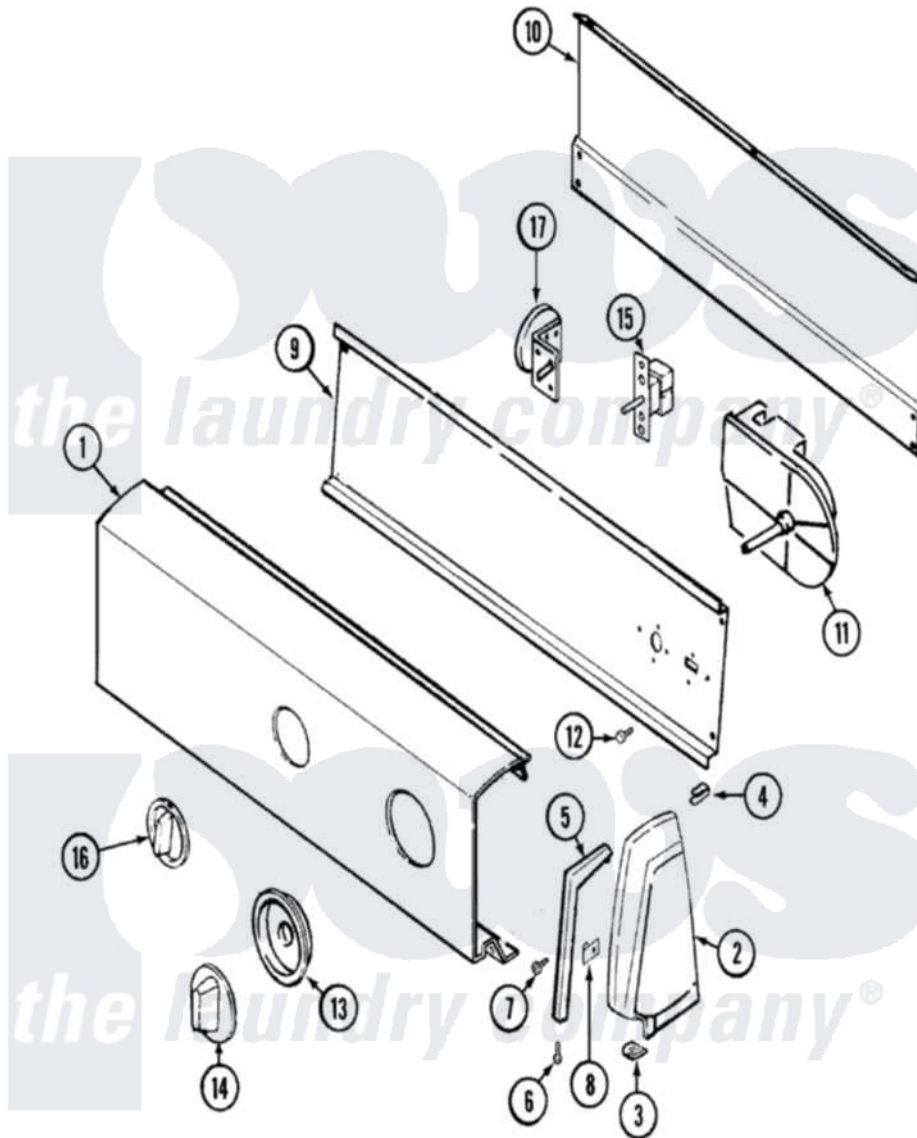

Admiral LATA200AAL 02 - CONTROL PANEL

Admiral [Residential Admiral LATA200AAL Washer Parts](#) Parts Diagram 02 - CONTROL PANEL
 Click on the part number to view part

Item	Original Part Number	Replaced By	Status	Part Description
1	25-7702			Speedclip, End Cap To Control Panel
"	25-7793			Screw
"	35-3865		Not Available	CONTROL PANEL
2	35-2487	21001451		Cap- End
"	35-2488	21001452		Cap- End
3	34-9487		Not Available	PLATE, REINFORCEMENT
"	25-7697	25-2219		Screw
"	25-7851			Speedclip, End Cap To Top
4	25-7435	33002917		Screw, No.10-16
"	25-7852			Speedclip, Rr Shld To End Cap
5	53-0277		Not Available	TRIM, END CAP (RT)
"	53-0278		Not Available	TRIM, END CAP (LT)
6	25-7760			Screw
7	25-3092	90767		Screw, 8A X 3/8 HeX Washer Head Tapping

8	25-7702		Speedclip, End Cap To Control Panel
9	53-1676		Shield, Control
"	53-2504	31001193	Pad, Shield
10	25-3092	90767	Screw, 8A X 3/8 HeX Washer Head Tapping
"	25-3457		Screw, Sems
"	25-7853	25-7933	Ring, Retaining
"	35-2688	21001460	Shield, Rear
11	35-3840		Timer
12	25-0205	216412	Screw, Bracket To Timer
13	35-2255	21001497	Skirt Ri
14	35-2486	12500058	Knob Ski
15	35-3855		Switch, Temp
"	25-3092	90767	Screw, 8A X 3/8 HeX Washer Head Tapping
16	35-2185	21001283	Knob, Selector---Piq
17	25-3092	90767	Screw, 8A X 3/8 HeX Washer Head Tapping
"	35-3283	21001554	Switch, Water Level
18	35-3881	Not Available	MANUAL, USE & CARE
"	21001033	Not Available	MANUAL, USE & CARE
19	16002079	Not Available	GUIDE, QUICK REF - ADMIRAL