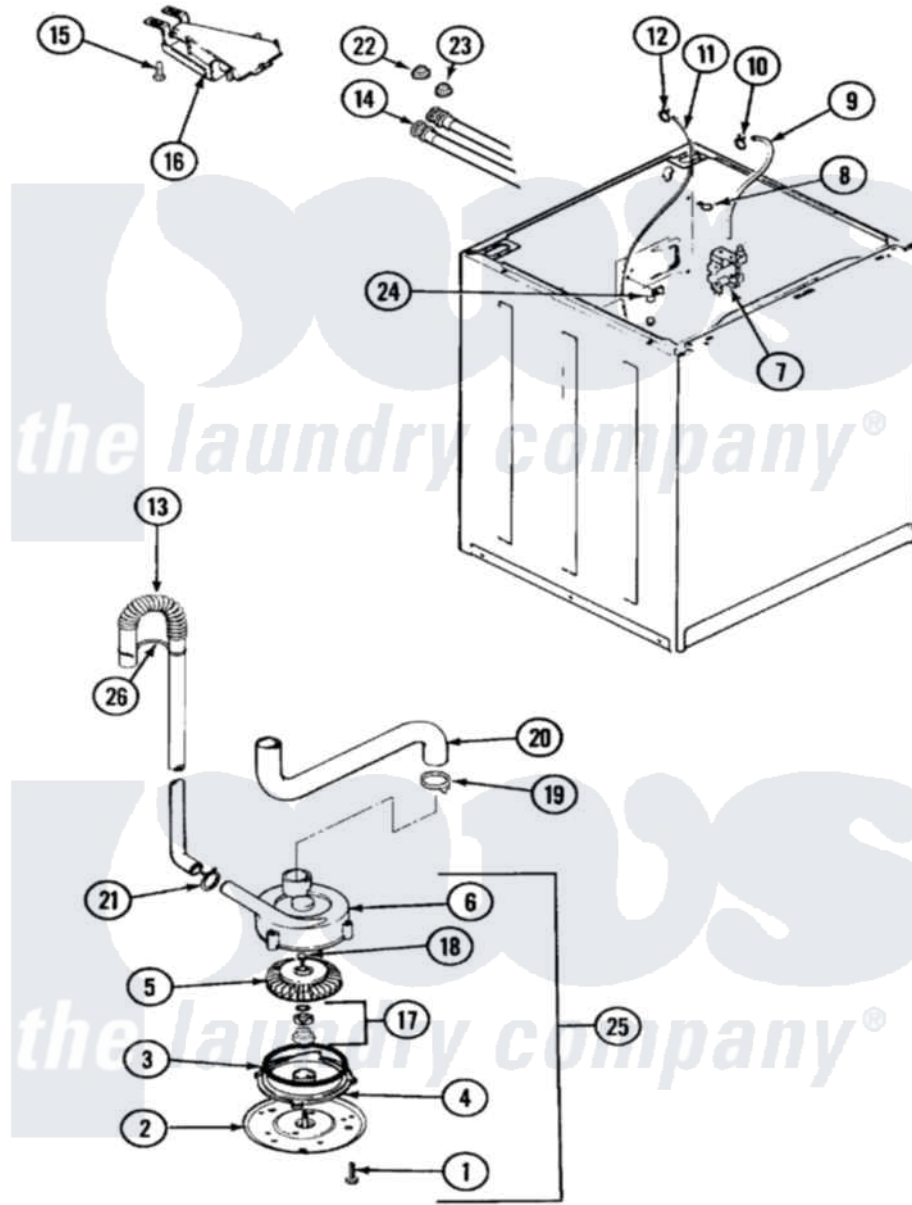

# Admiral LATA200AAL 03 - MOTOR & PUMP

Admiral [Residential Admiral LATA200AAL Washer Parts](#) Parts Diagram 03 - MOTOR & PUMP  
 Click on the part number to view part

Item	Original Part Number	Replaced By	Status	Part Description
1	25-7405	<a href="#">3196164</a>		Screw
2	33-6035		Not Available	PLATE & PULLEY ASSY.
3	<a href="#">33-6032</a>			Gasket
4	<a href="#">35-2058</a>			Base, Pump
5	35-2057	<a href="#">35-6465</a>		Pump Assem
6	35-2056		Not Available	HOUSING, PUMP
7	<a href="#">25-7220</a>			Clip, Cabinet Top
"	35-2374	<a href="#">35-2374N</a>		Valve, Water
8	25-7867	<a href="#">596669</a>		Clamp, Manifold
9	35-2378	<a href="#">12002749</a>		Hose, Flume Kit
10	25-7867	<a href="#">596669</a>		Clamp, Manifold
11	35-2321	<a href="#">21001748</a>		Hose, Pressure Switch
"	35-2261		Not Available	PAD, PRESSURE SWITCH HOSE
12	<a href="#">33-6099</a>			Clamp
13	33-9537	<a href="#">22003814</a>		Retainer, Drain Hose
"	35-3539	<a href="#">21001872</a>		Hose, Drain

14	33-7891	<a href="#">89503</a>	Hose-Inlet
"	35-0874	<a href="#">76313</a>	Hosefill
15	25-3092	<a href="#">90767</a>	Screw, 8A X 3/8 HeX Washer Head Tapping
16	35-2051	<a href="#">21001760</a>	Flume Assembly / Water Diverter
17	<a href="#">35-0707</a>		Seal, Seat And "O" Ring
18	25-7894	<a href="#">W10001180</a>	Screw
19	25-6068	<a href="#">285655</a>	Clamp, Hose
20	35-3584	<a href="#">21001915</a>	Hose, Tub To Pump
21	25-7080	<a href="#">285655</a>	Clamp, Hose
22	<a href="#">25-7048</a>		Washer
23	33-7313	<a href="#">33-4264N</a>	Strainer And Washer Kit
24	25-7796	<a href="#">596669</a>	Clamp, Manifold
25	35-2099	<a href="#">35-6465</a>	Pump Assem
"	<a href="#">35-2344</a>		Restrictor, Flow