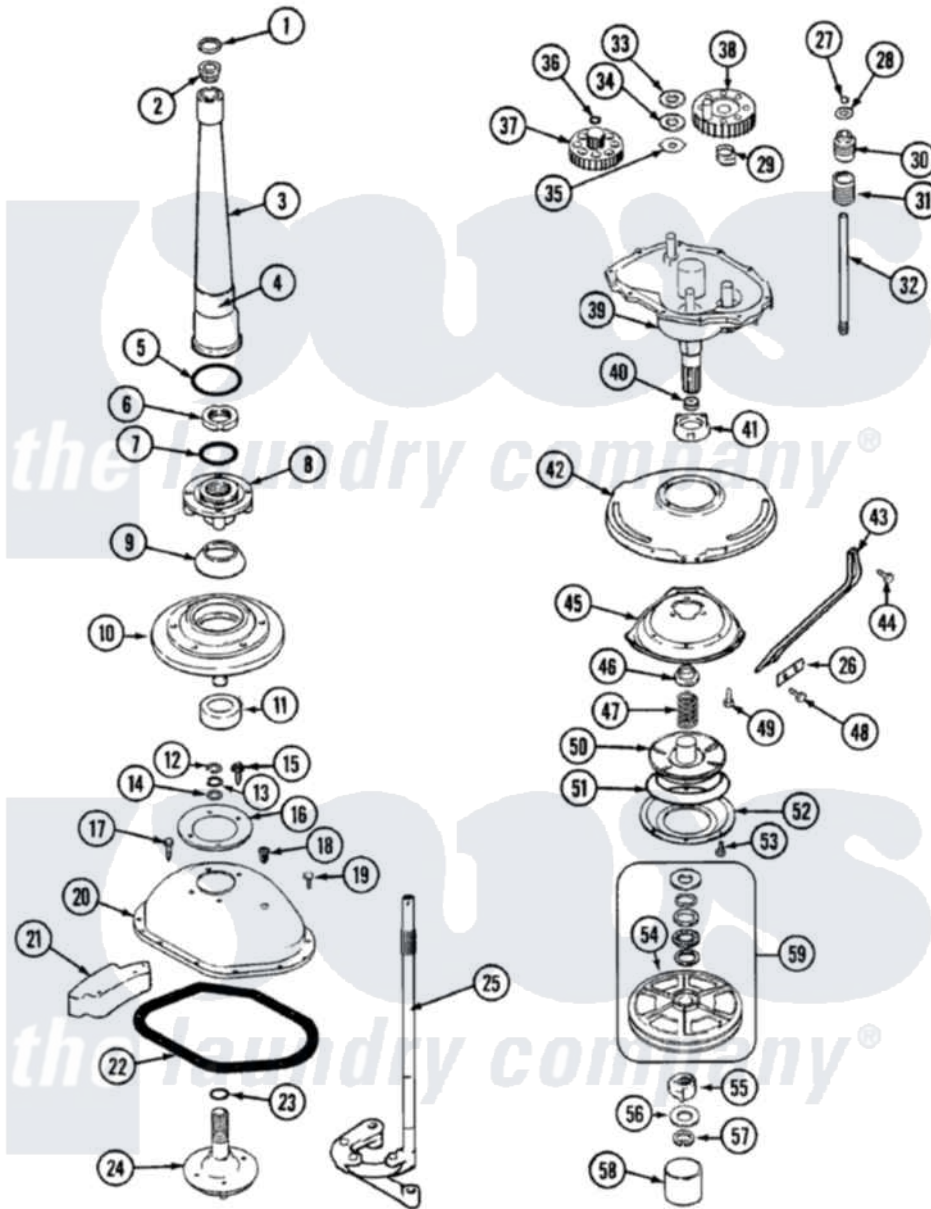

Admiral LATA200AAL 05 - TRANSMISSION

Admiral [Residential Admiral LATA200AAL Washer Parts](#) Parts Diagram 05 - TRANSMISSION
 Click on the part number to view part

Item	Original Part Number	Replaced By	Status	Part Description
1	25-7941			"O" Ring, Agr Drive Shaft
2	35-2835	21001066		Bearing, Centerpost
3	35-2792	21001401		Center Pos
4	35-2983		Not Available	CENTERPOST ASSY.
"	35-3214	33-6790		Bearing, Agitator
5	35-2906			Seal, Centerpost Bottom
6	35-2791			Nut, Spin Tube
7	25-7938			"O" Ring, Basket Drive Hub
8	35-3647	W10219156		Tub Seal
9	35-2974			Tub Seal/Hub Assembly
10	35-2716	12001561		Bearing And Seal Housing Assembly
11	35-2205			Bearing, Spin
"	35-2972	12001561		Bearing And Seal Housing Assembly
12	25-7949		Not Available	RING, RETAINING (AG. SHAFT)

51	35-3788	21002026		Snubber
52	35-2018	35-6918		Stator, Brake
53	25-7900	21001065		Screw, No.10-24 x .50 Hxnibhd
54	35-3829	12002213		Thrust Bearing Kit
55	35-2439	12002213		Thrust Bearing Kit
56	35-2132			Washer, 1.25ODX.530IDX.032
"	35-2082			Washer, 1.25ODX.530IDX.062
57	25-7854			Ring, Retaining
58	35-2007			Cap, Dust
59	12500036	12002213		Thrust Bearing Kit
60	35-2025		Not Available	PLATE, REINFORCEMENT
61	35-3384		Not Available	STOP, ANTIBACKUP CAM
"	W10124350		Not Available	NOT REQUIRED PART OR SEE NOTE
62	35-3748	35-6680		Transmission
"	21001091	35-6680		Transmission
"	35-3748	35-6680		Transmission