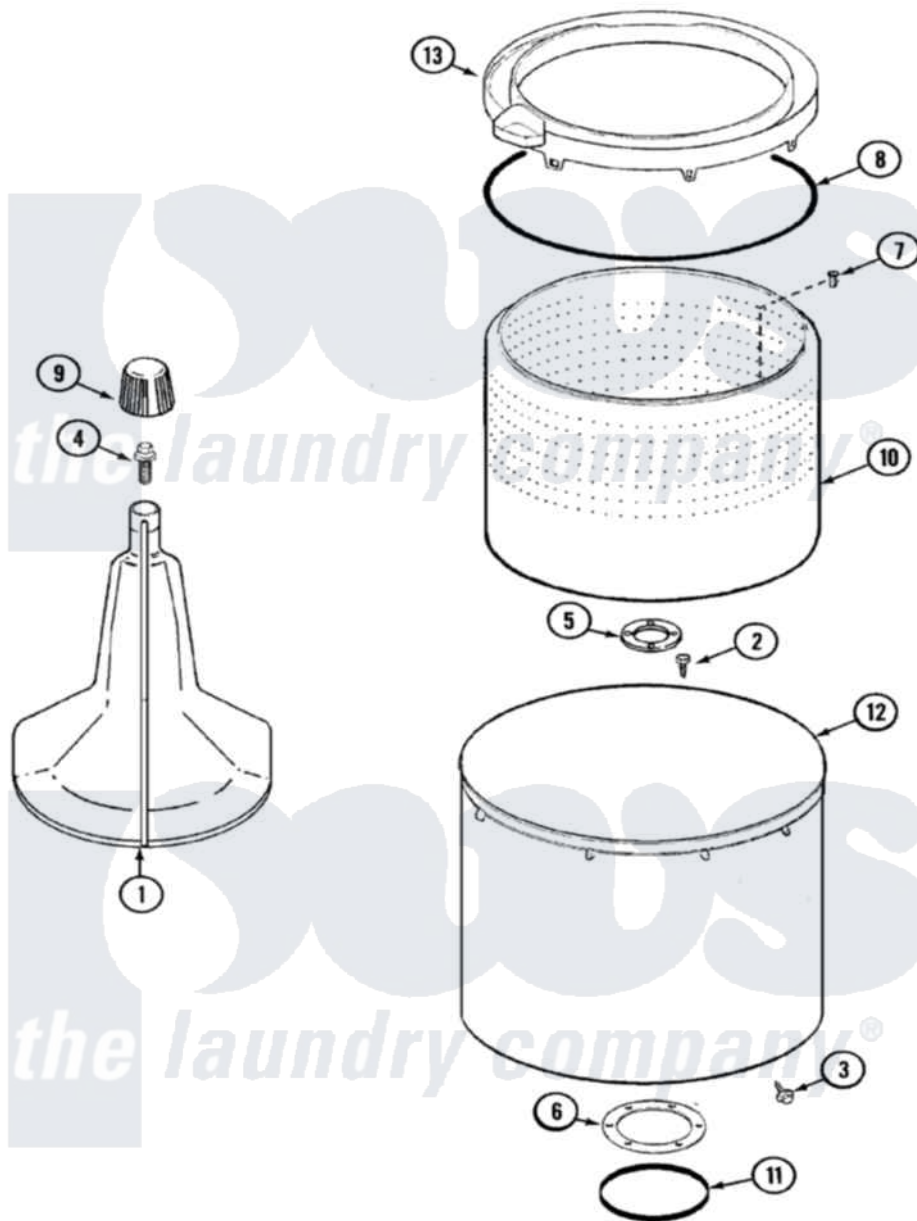

Admiral LATA200AAL 06 - TUB

Admiral [Residential Admiral LATA200AAL Washer Parts](#) Parts Diagram 06 - TUB
 Click on the part number to view part

Item	Original Part Number	Replaced By	Status	Part Description
1	35-3580			Agitator
2	25-7947	21001063		Screw, Shoulder
3	25-7953	22002933		Screw
4	25-7948	W10309247		Screw
5	35-3685			Gasket, Basket To Centerpost
6	35-3686			Gasket, Tub To Housing
7	25-7965	3400504		Screw
8	35-2328			Seal, Tub Top
9	35-2733			Cap, Agitator
10	35-3687		Not Available	BASKET, SPIN
11	35-2978			Seal, Tub/Housing
12	35-3700			Tub Assembly
13	35-3578		Not Available	TOP, TUB
"	35-2262		Not Available	SHIELD, TUB TOP