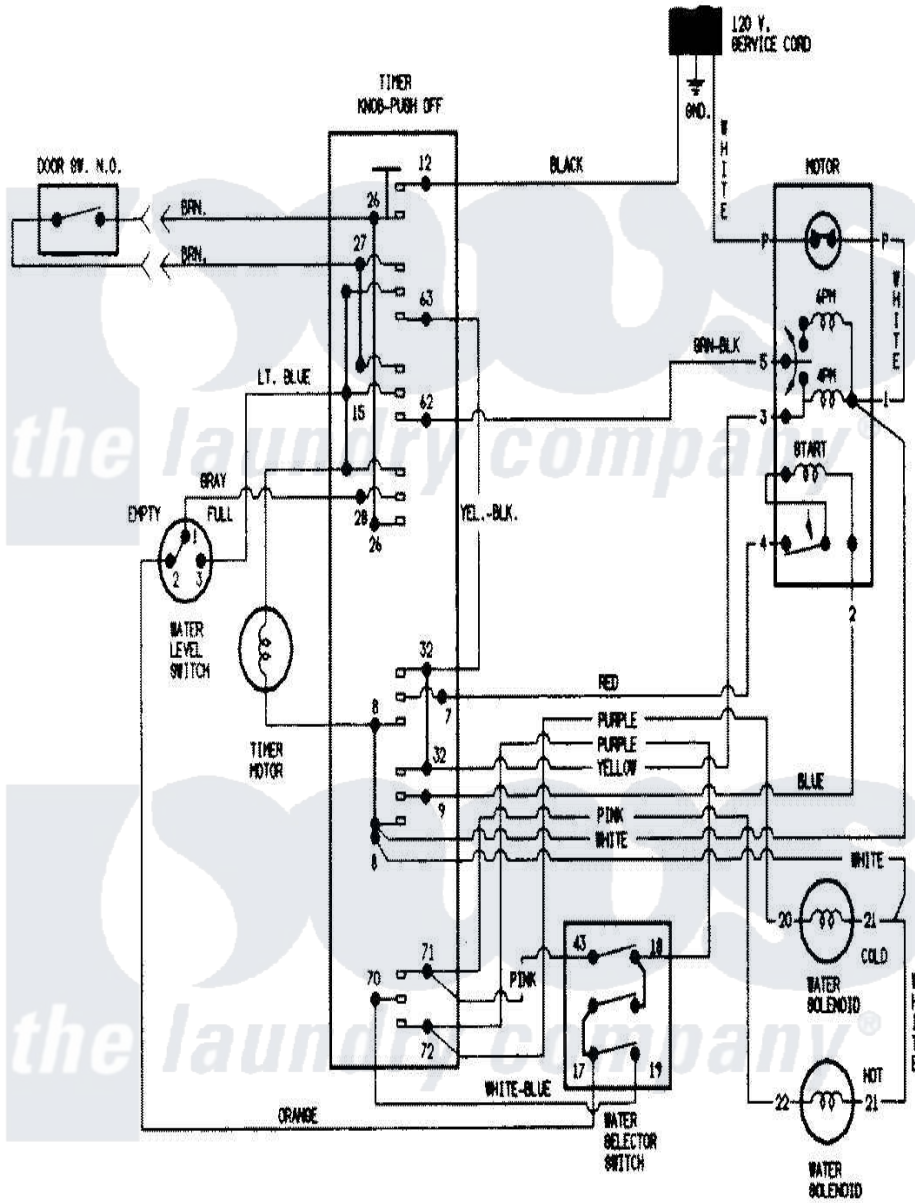

Admiral LATA200AAL 07 - WIRING INFORMATION

Admiral [Residential Admiral LATA200AAL Washer Parts](#) Parts Diagram 07 - WIRING INFORMATION
 Click on the part number to view part

Item	Original Part Number	Replaced By	Status	Part Description
NI	15001235		Not Available	WIRING INFORMATION