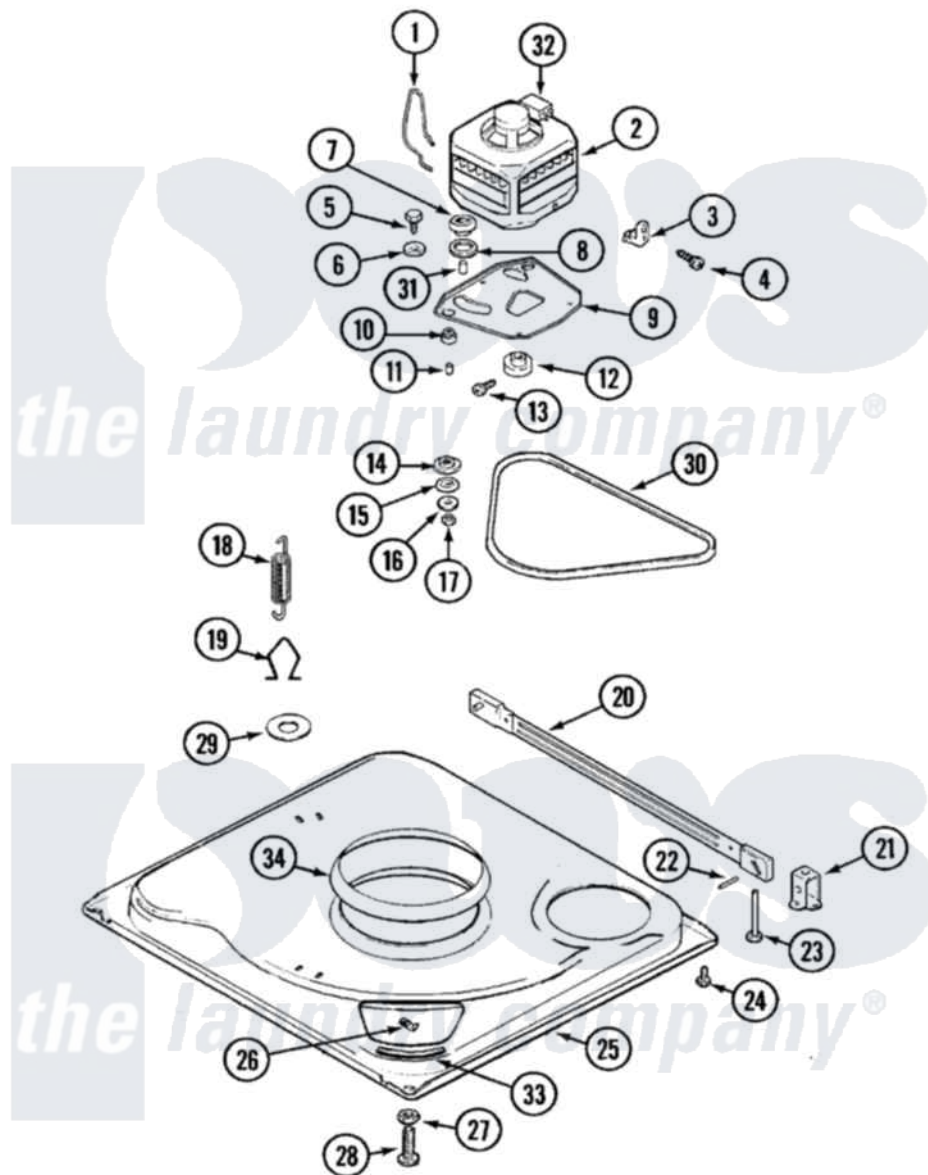

# Admiral LATA200AAM 01 - BASE (LATA200AAM)

Admiral [Residential Admiral LATA200AAM Washer Parts](#) Parts Diagram 01 - BASE (LATA200AAM)  
 Click on the part number to view part

Item	Original Part Number	Replaced By	Status	Part Description
1	21001110	<a href="#">22004376</a>		Spring, Motor Pivot
"	<a href="#">35-0235</a>			Spring, Motor Pivot
2	<a href="#">21001170</a>			Motor And Pulley/Plate Assembly
"	<a href="#">21001400</a>			Motor/Plate Assembly
"	LA-2002		Not Available	MOTOR KIT
3	21001109	<a href="#">21001486</a>		Foot Slide, Isolator
"	<a href="#">33-9945</a>			Slide, Foot
4	25-7418	<a href="#">33001178</a>		Back, Tumbler
5	25-7833	<a href="#">21001977</a>		Screw
6	<a href="#">25-7834</a>			Washer, Motor/Base Screw
7	<a href="#">33-9946</a>			Isolator, Motor
8	33-9944	<a href="#">35-3570</a>		Washer, Motor Pivot
9	35-2810	<a href="#">21001783</a>		Plate And Screw Assembly
"	21001111	<a href="#">21001783</a>		Plate And Screw Assembly
10	33-9941	<a href="#">35-3646</a>		Isolator, Motor Plate
"	<a href="#">35-3646</a>			Isolator, Motor Plate