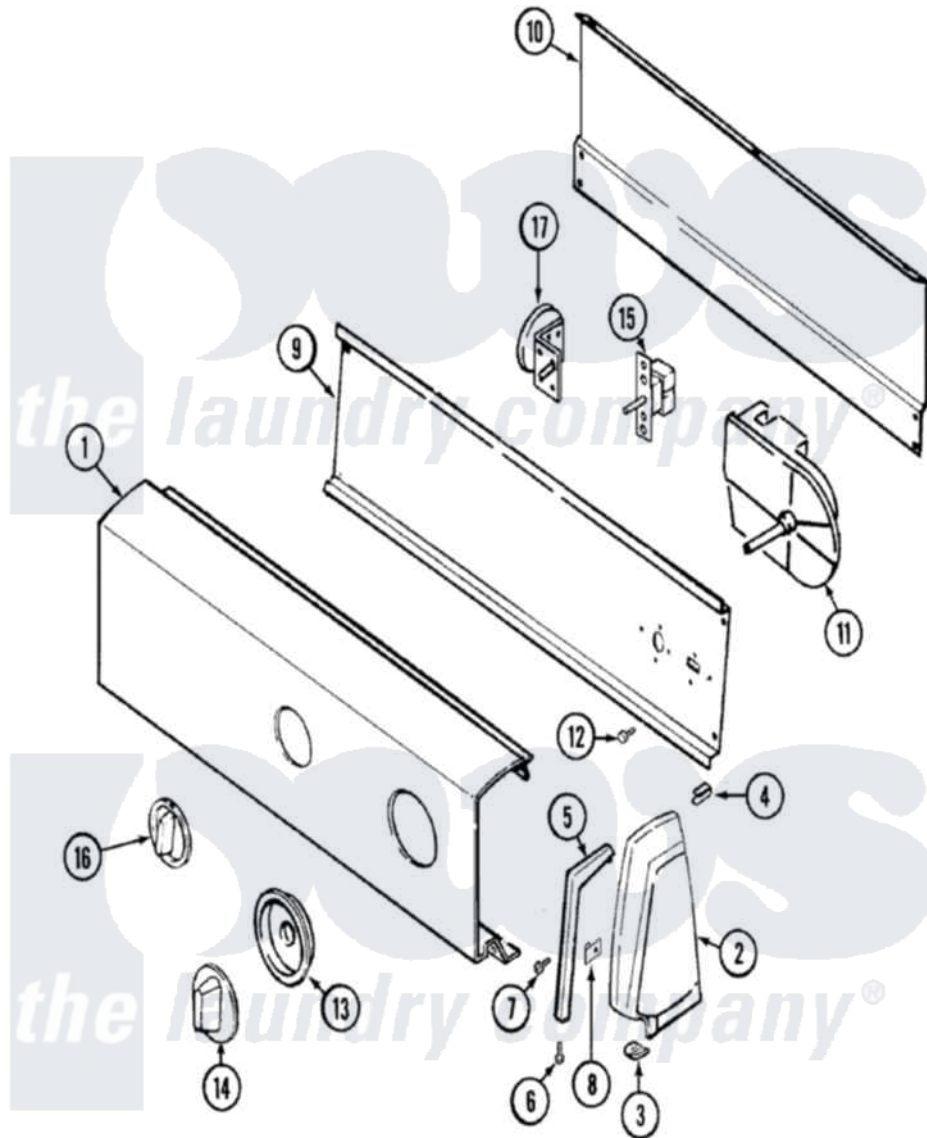

Admiral LATA200AAM 02 - CONTROL PANEL (LATA200AAM)

Admiral [Residential Admiral LATA200AAM Washer Parts](#) Parts Diagram 02 - CONTROL PANEL (LATA200AAM)
 Click on the part number to view part

Item	Original Part Number	Replaced By	Status	Part Description
1	21001083		Not Available	PANEL, CONTROL
"	21001210		Not Available	PANEL, CONTROL
"	25-7702			Speedclip, End Cap To Control Panel
"	25-7793			Screw
2	21001069	12002263		Endcap Kit
"	21001070	21001456		Cap- End
3	25-7697	25-2219		Screw
"	25-7851			Speedclip, End Cap To Top
4	25-7435	33002917		Screw, No.10-16
"	25-7852			Speedclip, Rr Shld To End Cap
5	31001057		Not Available	TRIM, ENDCAP (LT)(ALM)
"	31001056		Not Available	TRIM, ENDCAP (RT)(ALM)
6	25-7760			Screw
7	25-3092	90767		Screw, 8A X 3/8 HeX Washer Head Tapping

8	25-7702		Speedclip, End Cap To Control Panel
9	53-2504	31001193	Pad, Shield
"	31001128		Not Available SHIELD, CONTROL
"	53-1676		Shield, Control
10	25-3092	90767	Screw, 8A X 3/8 HeX Washer Head Tapping
"	25-7853	25-7933	Ring, Retaining
"	35-2688	21001460	Shield, Rear
"	25-3457		Screw, Sems
11	35-3840		Timer
"	21001341		Timer
12	25-0205	216412	Screw, Bracket To Timer
13	21001240		Not Available BEZEL & RING ASSY. (ALM)
"	21001075		Not Available SKIRT & RING ASSY. (ALM)
14	21001074	12500058	Knob Ski
"	21001241	12500058	Knob Ski
15	35-3855		Switch, Temp
"	21001226		Switch, Water Temp. 4 Position
"	25-3092	90767	Screw, 8A X 3/8 HeX Washer Head Tapping
16	21001073	21001242	Knob, Selector
"	21001073	21001242	Knob, Selector
17	25-3092	90767	Screw, 8A X 3/8 HeX Washer Head Tapping
"	35-3691	21001554	Switch, Water Level
18	35-3881		Not Available MANUAL, USE & CARE
"	21001033		Not Available MANUAL, USE & CARE
19	16002079		Not Available GUIDE, QUICK REF - ADMIRAL