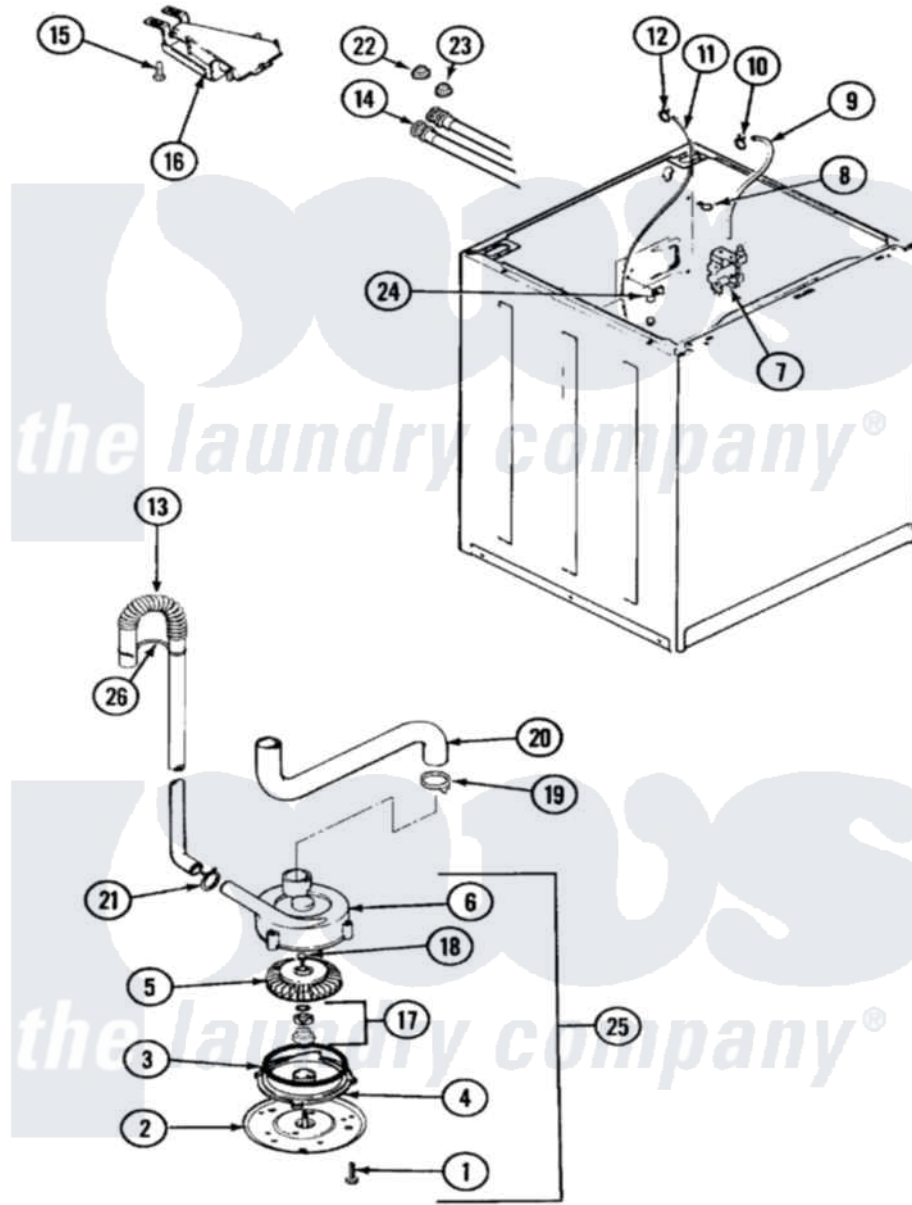

# Admiral LATA200AAM 03 - MOTOR & PUMP (LATA200AAM)

Admiral [Residential Admiral LATA200AAM Washer Parts](#) Parts Diagram 03 - MOTOR & PUMP (LATA200AAM)  
 Click on the part number to view part

Item	Original Part Number	Replaced By	Status	Part Description
1	25-7405	<a href="#">3196164</a>		Screw
2	33-6035		Not Available	PLATE & PULLEY ASSY.
3	<a href="#">33-6032</a>			Gasket
4	<a href="#">35-2058</a>			Base, Pump
5	35-2057	<a href="#">35-6465</a>		Pump Assem
6	35-2056		Not Available	HOUSING, PUMP
7	21001378	<a href="#">35-2374N</a>		Valve, Water
"	21001396	<a href="#">35-2374N</a>		Valve, Water
"	35-2374	<a href="#">35-2374N</a>		Valve, Water
"	<a href="#">25-7220</a>			Clip, Cabinet Top
8	25-7867	<a href="#">596669</a>		Clamp, Manifold
9	35-2378	<a href="#">12002749</a>		Hose, Flume Kit
10	25-7867	<a href="#">596669</a>		Clamp, Manifold
11	35-2261		Not Available	PAD, PRESSURE SWITCH HOSE
"	21001064	<a href="#">21001748</a>		Hose, Pressure Switch
12	25-7796	<a href="#">596669</a>		Clamp, Manifold

13	35-3538	<a href="#">21001872</a>	Hose, Drain
"	35-3539	<a href="#">21001872</a>	Hose, Drain
14	33-7891	<a href="#">89503</a>	Hose-Inlet
"	35-0874	<a href="#">76313</a>	Hosefill
15	25-3092	<a href="#">90767</a>	Screw, 8A X 3/8 HeX Washer Head Tapping
16	35-2051	<a href="#">21001760</a>	Flume Assembly / Water Diverter
17	<a href="#">35-0707</a>		Seal, Seat And "O" Ring
18	25-7894	<a href="#">W10001180</a>	Screw
19	25-6068	<a href="#">285655</a>	Clamp, Hose
20	35-3584	<a href="#">21001915</a>	Hose, Tub To Pump
21	25-7080	<a href="#">285655</a>	Clamp, Hose
22	<a href="#">25-7048</a>		Washer
23	33-7313	<a href="#">33-4264N</a>	Strainer And Washer Kit
24	<a href="#">33-6099</a>		Clamp
25	35-2099	<a href="#">35-6465</a>	Pump Assem
"	<a href="#">35-2344</a>		Restrictor, Flow
26	33-9537	<a href="#">22003814</a>	Retainer, Drain Hose