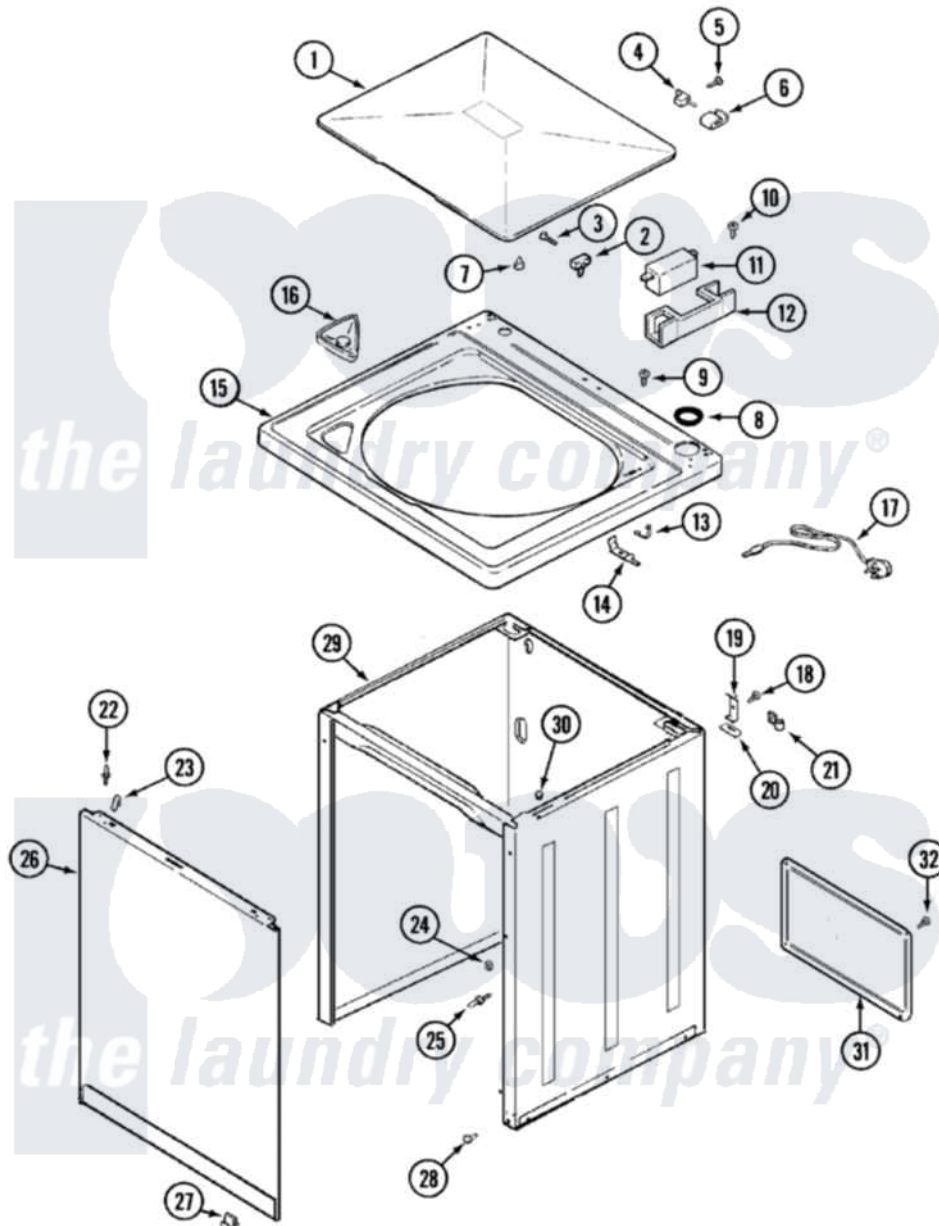

# Admiral LATA200AAM 04 - TOP (LATA200AAM)

Admiral [Residential Admiral LATA200AAM Washer Parts](#) Parts Diagram 04 - TOP (LATA200AAM)  
 Click on the part number to view part

Item	Original Part Number	Replaced By	Status	Part Description
1	35-2026-24		Not Available	LID (ALM)
2	<a href="#">43-0057</a>			Actuator, Door Switch
"	<a href="#">25-7436</a>			Nylite Washer
3	<a href="#">25-7438</a>			Screw
4	<a href="#">35-2045</a>			Pin, Hinge
5	<a href="#">25-7893</a>			Screw
6	<a href="#">35-2044</a>			Hinge, Lid
7	<a href="#">35-0581</a>			Bumper, Door
8	<a href="#">35-2064</a>			Bushing, Insulating
"	<a href="#">35-2063</a>			Bushing, Insulator
9	25-7463	<a href="#">7101P012-60</a>		Screw
10	21001136	<a href="#">3400872</a>		Screw, 8-18 X 3/8
"	25-7437	<a href="#">40040701</a>		Screw, Tapping No.6b-20
11	35-3382	<a href="#">12001187</a>		Kit, Lid Switch Assembly
"	21001148	<a href="#">12001187</a>		Kit, Lid Switch Assembly
"	35-2904		Not Available	PAD, LID SWITCH