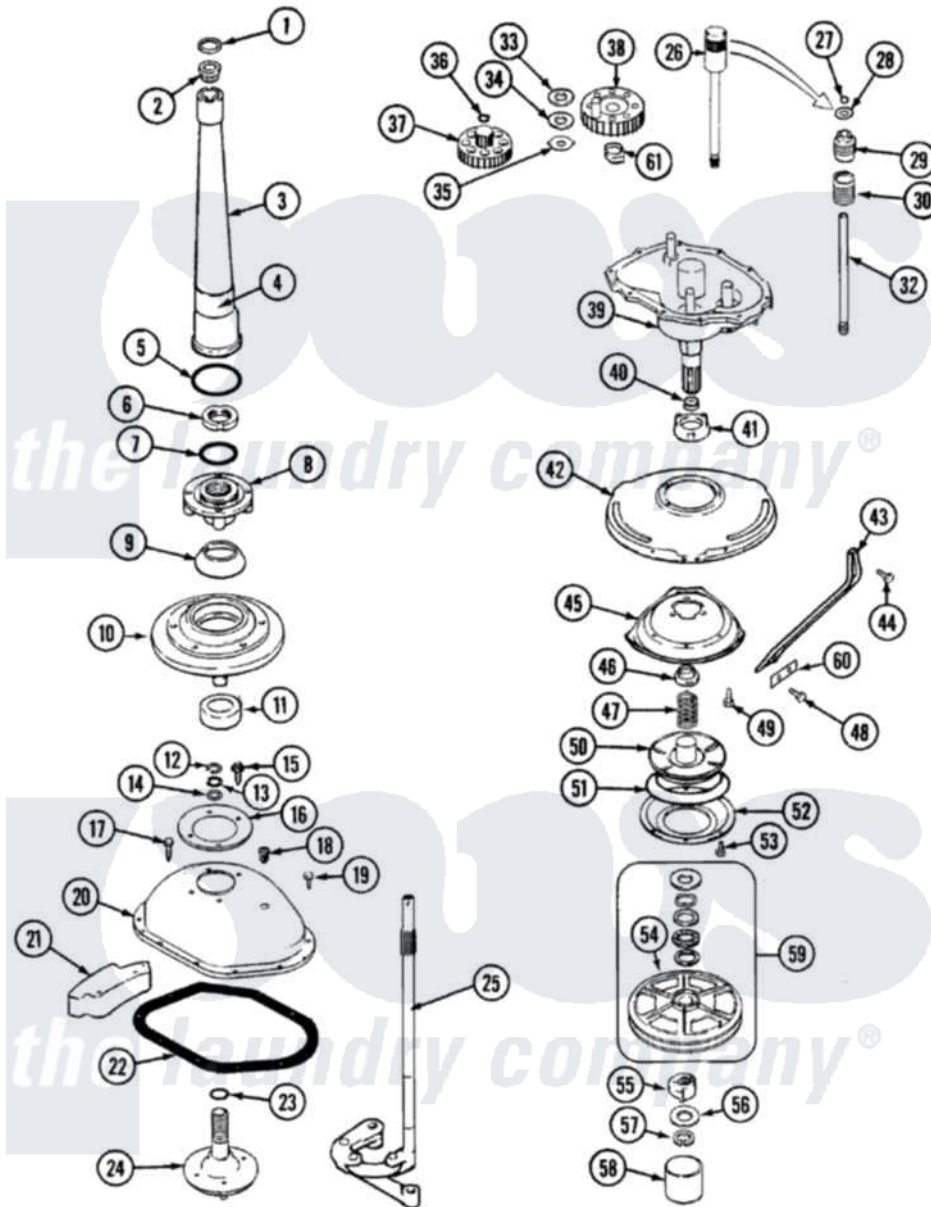

# Admiral LATA200AAM 05 - TRANSMISSION (LATA200AAM SERIES 10-15)

Admiral [Residential Admiral LATA200AAM Washer Parts](#) Parts Diagram 05 - TRANSMISSION (LATA200AAM SERIES 10-15)

[Click on the part number to view part](#)

Item	Original Part Number	Replaced By	Status	Part Description
1	<a href="#">25-7941</a>			"O" Ring, Agtr Drive Shaft
2	35-2835	<a href="#">21001066</a>		Bearing, Centerpost
3	35-2792	<a href="#">21001401</a>		Center Pos
"	35-2983		Not Available	CENTERPOST ASSY.
4	35-3214	<a href="#">33-6790</a>		Bearing, Agitator
5	<a href="#">35-2906</a>			Seal, Centerpost Bottom
6	<a href="#">35-2791</a>			Nut, Spin Tube
7	<a href="#">25-7938</a>			"O" Ring, Basket Drive Hub
8	35-3647	<a href="#">W10219156</a>		Tub Seal
9	<a href="#">35-2974</a>			Tub Seal/Hub Assembly
10	35-2716	<a href="#">12001561</a>		Bearing And Seal Housing Assembly
11	<a href="#">35-2205</a>			Bearing, Spin
"	35-2972	<a href="#">12001561</a>		Bearing And Seal Housing Assembly
12	25-7949		Not Available	RING, RETAINING (AG. SHAFT)