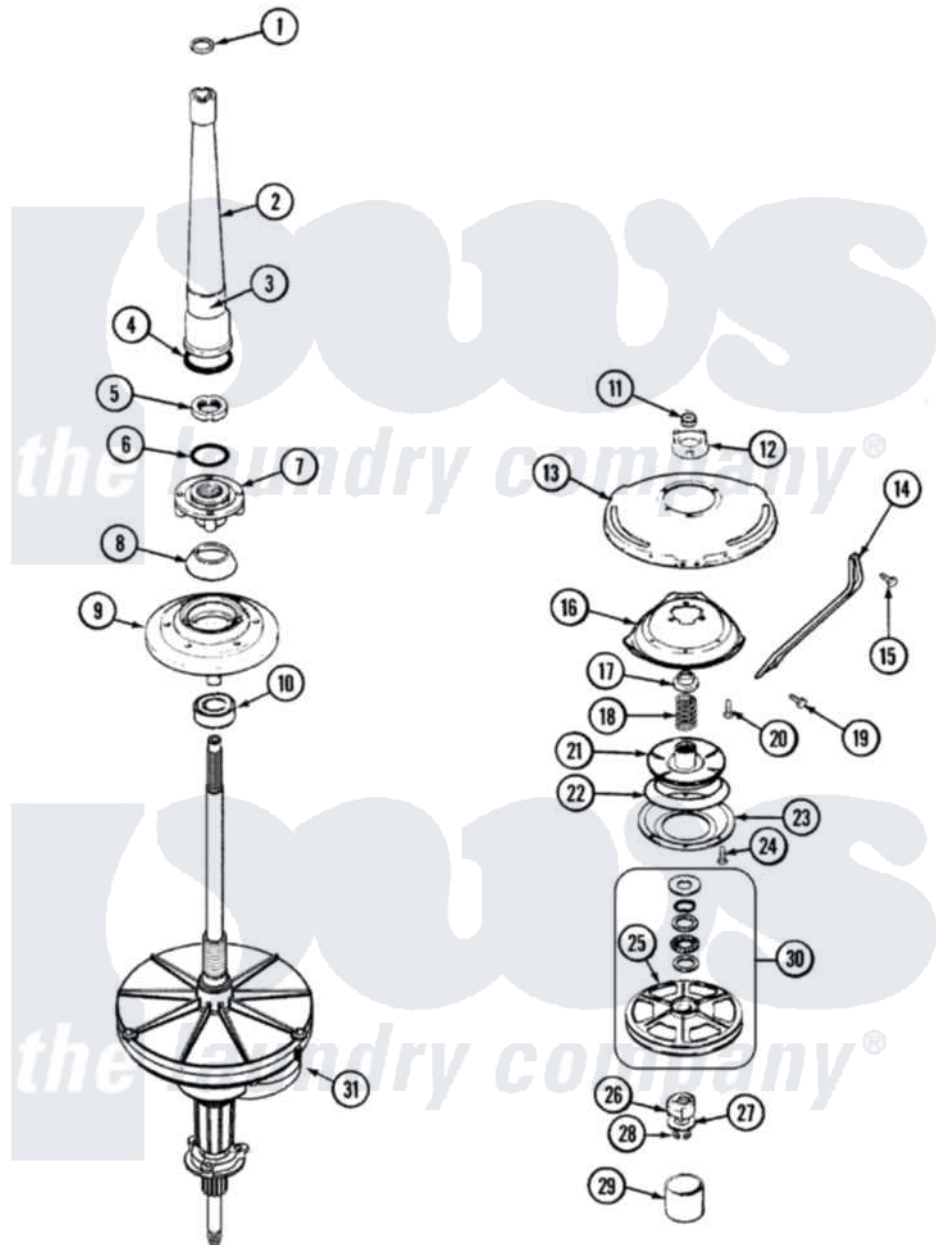

Admiral LATA200AAM 06 - TRANSMISSION (LATA200AAM SERIES 16)

Admiral [Residential Admiral LATA200AAM Washer Parts](#) Parts Diagram 06 - TRANSMISSION (LATA200AAM SERIES 16)

Click on the part number to view part

Item	Original Part Number	Replaced By	Status	Part Description
1	25-7941			"O" Ring, Agtr Drive Shaft
2	35-2792	21001401		Center Pos
3	33-6790			Bearing, Agitator
"	35-2983		Not Available	CENTERPOST ASSY.
4	35-2906			Seal, Centerpost Bottom
5	35-2791			Nut, Spin Tube
6	25-7938			"O" Ring, Basket Drive Hub
7	35-3647	W10219156		Tub Seal
8	35-2974			Tub Seal/Hub Assembly
9	35-2716	12001561		Bearing And Seal Housing Assembly
10	35-2972	12001561		Bearing And Seal Housing Assembly
"	35-2205			Bearing, Spin
"	12001561			Bearing And Seal Housing Assembly
11	35-2010	207843		Lip Seal Repair Kit

12	35-2973	35-6680	Transmission
"	12001562		Bearing Assembly
"	35-2730	12001562	Bearing Assembly
13	21001162	21001518	Support, Tub
14	21001164	Not Available	BRACE, TUB
15	25-7895	21001858	Screw 5/16-18 x 1/2
16	21001163		Housing, Suspension
17	35-2017		Retainer, Brake Spring
18	35-2112	21001910	Spring, Brake
19	25-7930	21001858	Screw 5/16-18 x 1/2
20	25-7895	21001858	Screw 5/16-18 x 1/2
21	35-2948	35-6714	Brake Roto
22	21001161	21002026	Snubber
23	35-2018	35-6918	Stator, Brake
24	21001065		Screw, No.10-24 x .50 Hxnibhd
25	35-3829	12002213	Thrust Bearing Kit
26	LA-2007	12002213	Thrust Bearing Kit
27	35-2132		Washer, 1.25ODX.530IDX.032
"	35-2082		Washer, 1.25ODX.530IDX.062
28	25-7854		Ring, Retaining
29	35-2007		Cap, Dust
30	12500036	12002213	Thrust Bearing Kit
31	21001394	35-6680	Transmission