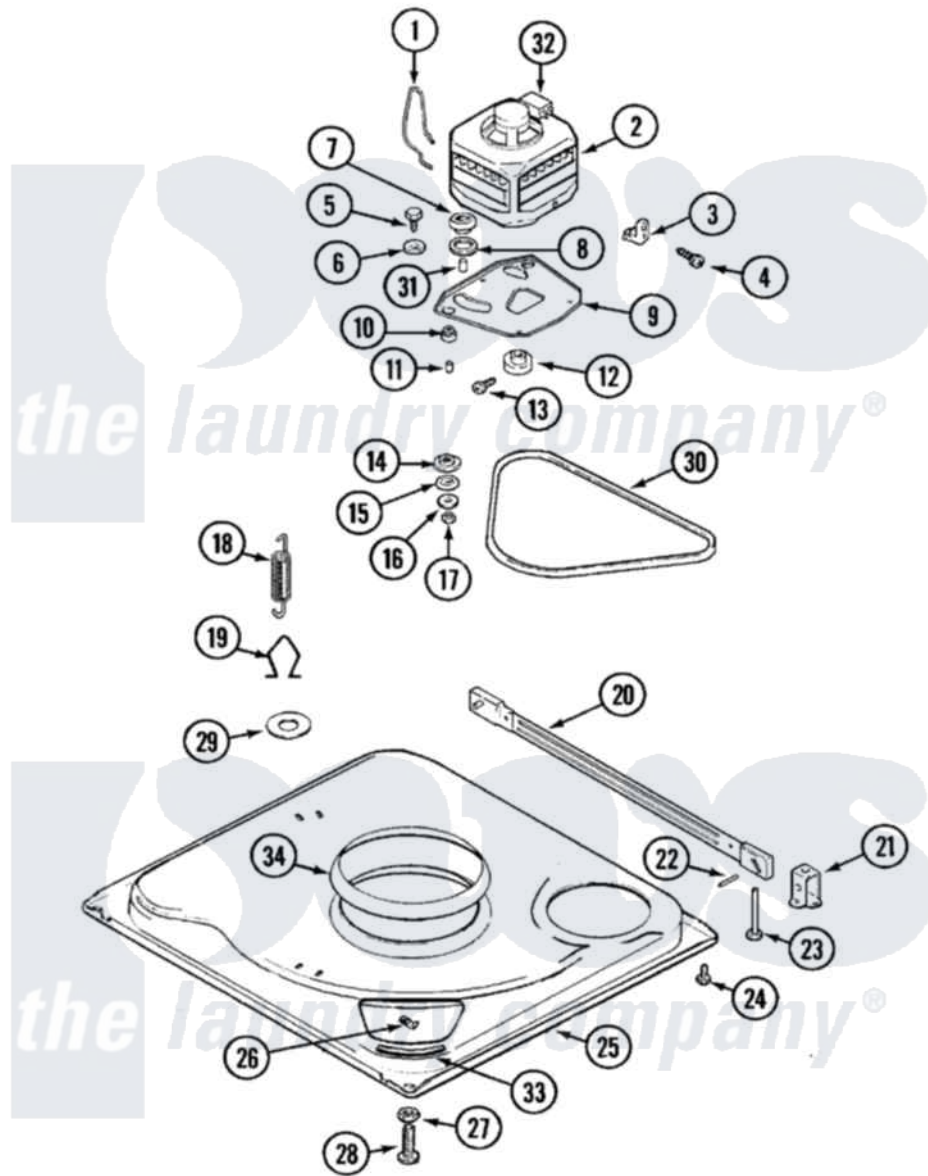

Admiral LATA200AAW 01 - BASE

Admiral [Residential Admiral LATA200AAW Washer Parts](#) Parts Diagram 01 - BASE
 Click on the part number to view part

Item	Original Part Number	Replaced By	Status	Part Description
1	21001110	22004376		Spring, Motor Pivot
"	35-0235			Spring, Motor Pivot
2	21001112		Not Available	MOTOR & PULLEY/PLATE ASSY.
"	LA-2002		Not Available	MOTOR KIT
3	33-9945			Slide, Foot
"	21001109	21001486		Foot Slide, Isolator
4	25-7418	33001178		Back, Tumbler
5	25-7833	21001977		Screw
6	25-7834			Washer, Motor/Base Screw
7	33-9946			Isolator, Motor
8	33-9944	35-3570		Washer, Motor Pivot
9	35-2810	21001783		Plate And Screw Assembly
"	21001111	21001783		Plate And Screw Assembly
10	33-9941	35-3646		Isolator, Motor Plate
"	35-3646			Isolator, Motor Plate
11	25-7831			Spacer, Mounting

12	35-2124	W10143344	Pulley
"	21001108		Pulley, Motor
13	25-7117		Set Screw
14	33-9943	35-3571	Slide, Motor Pivot
15	33-9967		Washer, Motor Isolator
16	25-7047		Washer, Flat
17	25-7325	Y707702	Locknut
18	35-3658		Spring, Suspension
19	35-2976	Not Available	HOOK, SUSPENSION SPRING
20	35-2049	21001881	Bar, Stabilizer
21	35-2046		Bracket, Stabilizer
22	35-2052		Pin, Stabilizer
23	35-3020	22004469	Leg And Foot Self Stabalizing
24	25-7828	489483	Screw 10-32 X 1/2
25	35-2984	Not Available	BASE
26	25-7838	25-7845	Speednut, Motor
27	25-7915		Hex Nut
28	35-0772	25001119	Foot And Pad Assembly
"	35-0837	25001119	Foot And Pad Assembly
29	Y25-7951		Washer, Suspension Hook
30	35-2320	21352320	Belt, Drive
31	25-7830		Spacer
32	33-9765		Switch, Motor
33	35-2065		Pad, Motor Plate
34	35-3788	21002026	Snubber