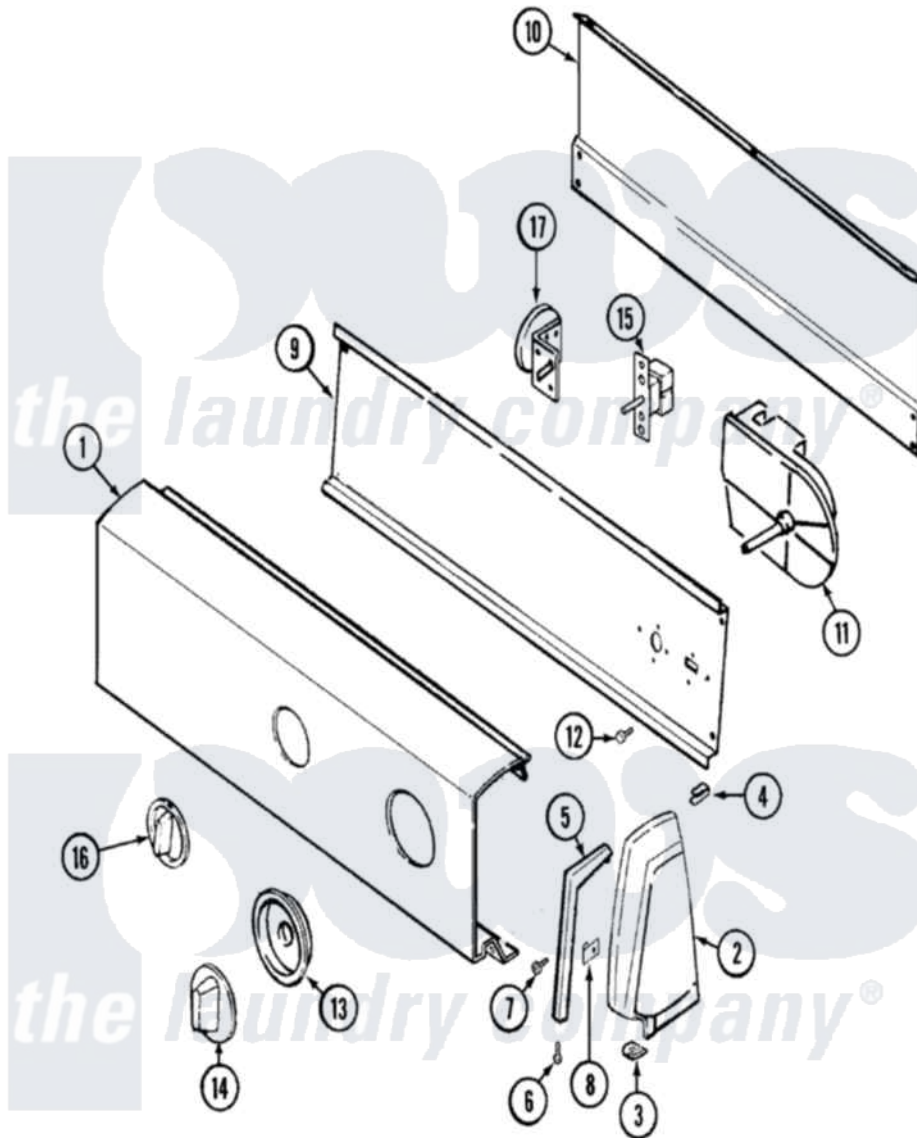

Admiral LATA200AAW 02 - CONTROL PANEL

Admiral [Residential Admiral LATA200AAW Washer Parts](#) Parts Diagram 02 - CONTROL PANEL
 Click on the part number to view part

Item	Original Part Number	Replaced By	Status	Part Description
1	25-7702			Speedclip, End Cap To Control Panel
"	25-7793			Screw
"	35-3865		Not Available	CONTROL PANEL
2	35-2487	21001451		Cap- End
"	35-2488	21001452		Cap- End
3	34-9487		Not Available	PLATE, REINFORCEMENT
"	25-7697	25-2219		Screw
"	25-7851			Speedclip, End Cap To Top
4	25-7435	33002917		Screw, No.10-16
"	25-7852			Speedclip, Rr Shld To End Cap
5	53-0277		Not Available	TRIM, END CAP (RT)
"	53-0278		Not Available	TRIM, END CAP (LT)
6	25-7760			Screw
7	25-3092	90767		Screw, 8A X 3/8 HeX Washer Head Tapping

8	25-7702		Speedclip, End Cap To Control Panel
9	53-1676		Shield, Control
"	53-2504	31001193	Pad, Shield
10	25-3092	90767	Screw, 8A X 3/8 HeX Washer Head Tapping
"	25-3457		Screw, Sems
"	25-7853	25-7933	Ring, Retaining
"	35-2688	21001460	Shield, Rear
11	35-3840		Timer
12	25-0205	216412	Screw, Bracket To Timer
13	35-2255	21001497	Skirt Ri
14	35-2486	12500058	Knob Ski
15	35-3855		Switch, Temp
"	25-3092	90767	Screw, 8A X 3/8 HeX Washer Head Tapping
16	35-2185	21001283	Knob, Selector---Piq
17	25-3092	90767	Screw, 8A X 3/8 HeX Washer Head Tapping
"	35-3283	21001554	Switch, Water Level
18	35-3881	Not Available	MANUAL, USE & CARE
"	21001033	Not Available	MANUAL, USE & CARE
19	16002079	Not Available	GUIDE, QUICK REF - ADMIRAL