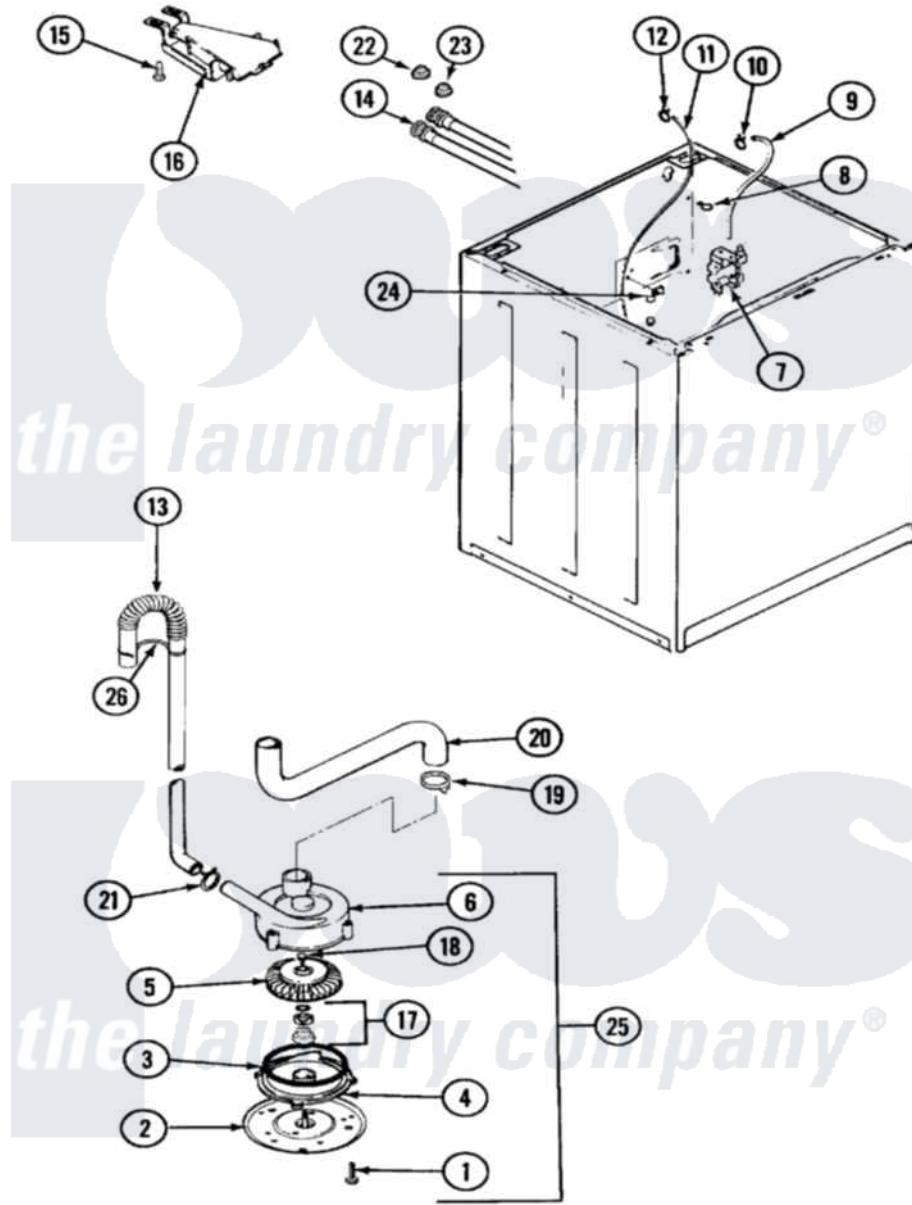

Admiral LATA200AAW 03 - MOTOR & PUMP

Admiral [Residential Admiral LATA200AAW Washer Parts](#) Parts Diagram 03 - MOTOR & PUMP
 Click on the part number to view part

Item	Original Part Number	Replaced By	Status	Part Description
1	25-7405	3196164		Screw
2	33-6035		Not Available	PLATE & PULLEY ASSY.
3	33-6032			Gasket
4	35-2058			Base, Pump
5	35-2057	35-6465		Pump Assem
6	35-2056		Not Available	HOUSING, PUMP
7	25-7220			Clip, Cabinet Top
"	35-2374	35-2374N		Valve, Water
8	25-7867	596669		Clamp, Manifold
9	35-2378	12002749		Hose, Flume Kit
10	25-7867	596669		Clamp, Manifold
11	35-2321	21001748		Hose, Pressure Switch
"	35-2261		Not Available	PAD, PRESSURE SWITCH HOSE
12	33-6099			Clamp
13	33-9537	22003814		Retainer, Drain Hose
"	35-3539	21001872		Hose, Drain

14	33-7891	89503	Hose-Inlet
"	35-0874	76313	Hosefill
15	25-3092	90767	Screw, 8A X 3/8 HeX Washer Head Tapping
16	35-2051	21001760	Flume Assembly / Water Diverter
17	35-0707		Seal, Seat And "O" Ring
18	25-7894	W10001180	Screw
19	25-6068	285655	Clamp, Hose
20	35-3584	21001915	Hose, Tub To Pump
21	25-7080	285655	Clamp, Hose
22	25-7048		Washer
23	33-7313	33-4264N	Strainer And Washer Kit
24	25-7796	596669	Clamp, Manifold
25	35-2099	35-6465	Pump Assem
"	35-2344		Restrictor, Flow