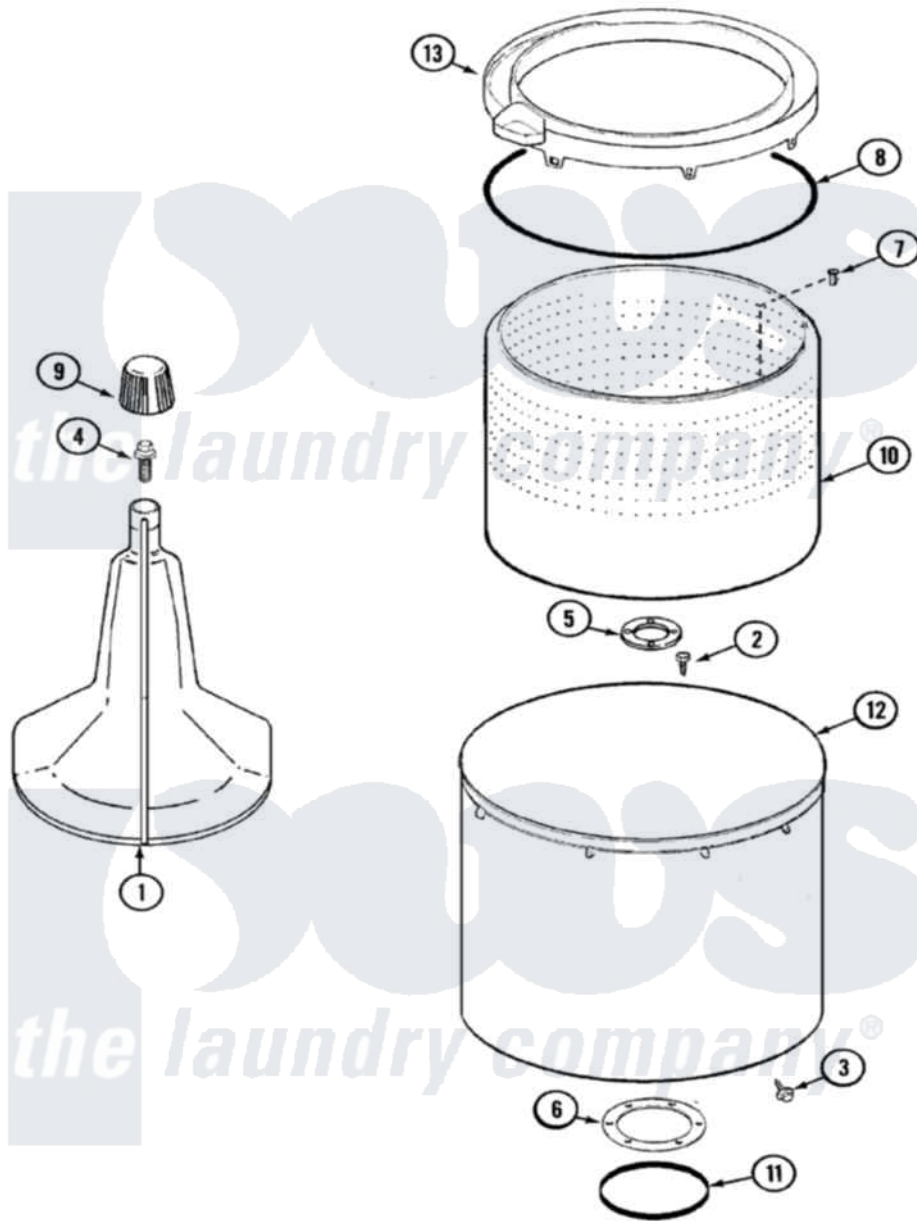

Admiral LATA200AAW 06 - TUB

Admiral [Residential Admiral LATA200AAW Washer Parts](#) Parts Diagram 06 - TUB
 Click on the part number to view part

Item	Original Part Number	Replaced By	Status	Part Description
1	35-3580			Agitator
2	25-7947	21001063		Screw, Shoulder
3	25-7953	22002933		Screw
4	25-7948	W10309247		Screw
5	35-3685			Gasket, Basket To Centerpost
6	35-3686			Gasket, Tub To Housing
7	25-7965	3400504		Screw
8	35-2328			Seal, Tub Top
9	35-2733			Cap, Agitator
10	35-3687		Not Available	BASKET, SPIN
11	35-2978			Seal, Tub/Housing
12	35-3700			Tub Assembly
13	35-3578		Not Available	TOP, TUB
"	35-2262		Not Available	SHIELD, TUB TOP