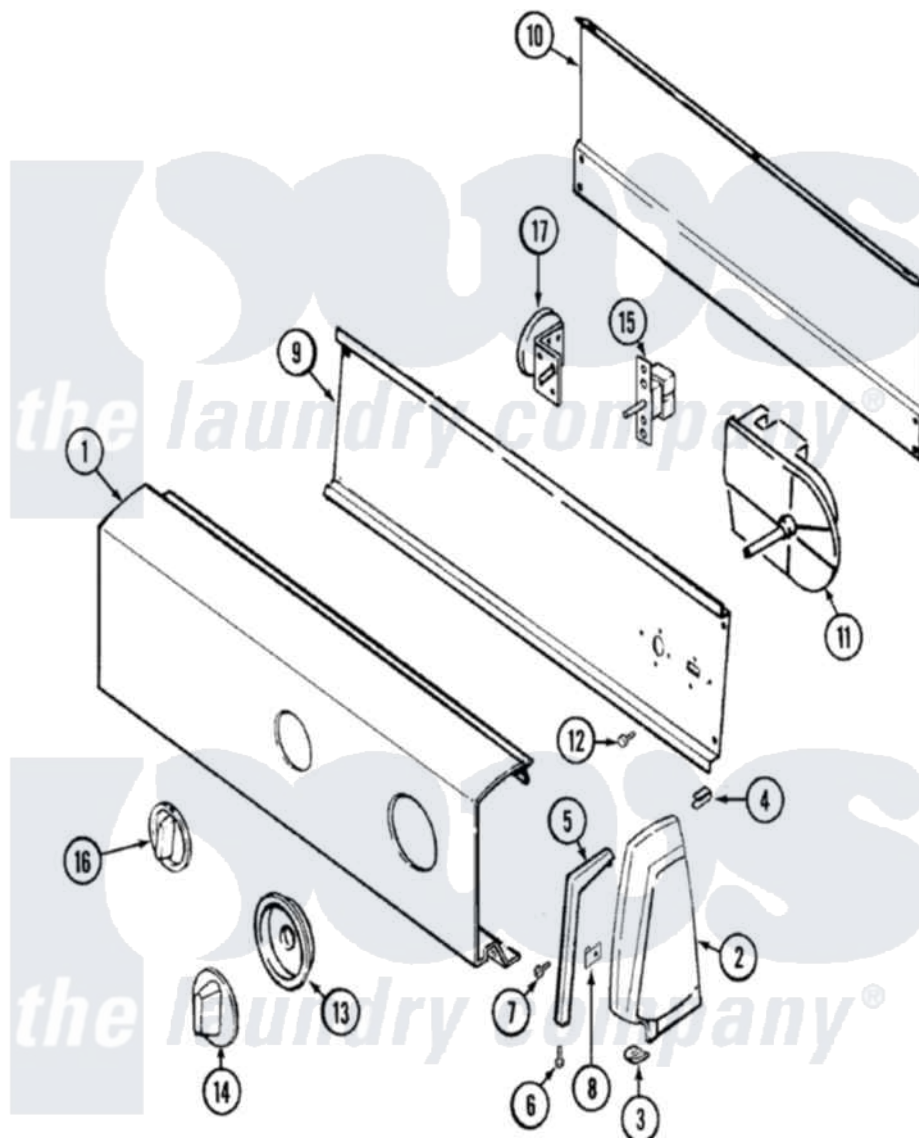

Admiral LATA200AGE 02 - CONTROL PANEL

Admiral [Residential Admiral LATA200AGE Washer Parts](#) Parts Diagram 02 - CONTROL PANEL
 Click on the part number to view part

| Item | Original Part Number | Replaced By | Status | Part Description |
|------|-------------------------|--------------------------|---------------|---|
| 1 | 25-7702 | | | Speedclip, End Cap To Control Panel |
| " | 21001405 | | Not Available | PANEL, CONTROL (WHT) |
| " | 25-7793 | | | Screw |
| 2 | 35-2669 | | Not Available | CAP, END (LT)(WHT) |
| " | 35-2668 | 21001453 | | Cap- End |
| 3 | 25-7697 | 25-2219 | | Screw |
| " | 25-7851 | | | Speedclip, End Cap To Top |
| 4 | 25-7852 | | | Speedclip, Rr Shld To End Cap |
| " | 25-7435 | 33002917 | | Screw, No.10-16 |
| 5 | 31001054 | | Not Available | TRIM, ENDCAP (RT WHT) |
| " | 31001055 | | Not Available | TRIM, ENDCAP (LT WHT) |
| 6 | 25-7760 | | | Screw |
| 7 | 25-3092 | 90767 | | Screw, 8A X 3/8 HeX Washer Head Tapping |
| 8 | 25-7702 | | | Speedclip, End Cap To Control Panel |

| | | | | |
|----|--------------------------|--------------------------|---------------|---|
| 9 | 21001303 | | Not Available | SHIELD, CONTROL |
| " | 53-2504 | 31001193 | | Pad, Shield |
| 10 | 35-2688 | 21001460 | | Shield, Rear |
| " | 25-3457 | | | Screw, Sems |
| " | 25-3092 | 90767 | | Screw, 8A X 3/8 HeX Washer Head Tapping |
| " | 25-7853 | 25-7933 | | Ring, Retaining |
| 11 | 21001362 | | | Timer, Export |
| 12 | 31001029 | 3400094 | | Screw, 10-32 X 3/8 |
| 13 | 21001238 | 21001502 | | Skirt Ri |
| 14 | 21001237 | | | Knob, Timer |
| 15 | 21001226 | | | Switch, Water Temp. 4 Position |
| " | 25-3092 | 90767 | | Screw, 8A X 3/8 HeX Washer Head Tapping |
| 16 | 21001239 | | | Knob, Selector |
| 17 | 35-3691 | 21001554 | | Switch, Water Level |
| " | 25-3092 | 90767 | | Screw, 8A X 3/8 HeX Washer Head Tapping |
| 18 | 21001402 | | Not Available | MANUAL, USE & CARE |
| 19 | 16002079 | | Not Available | GUIDE, QUICK REF - ADMIRAL |