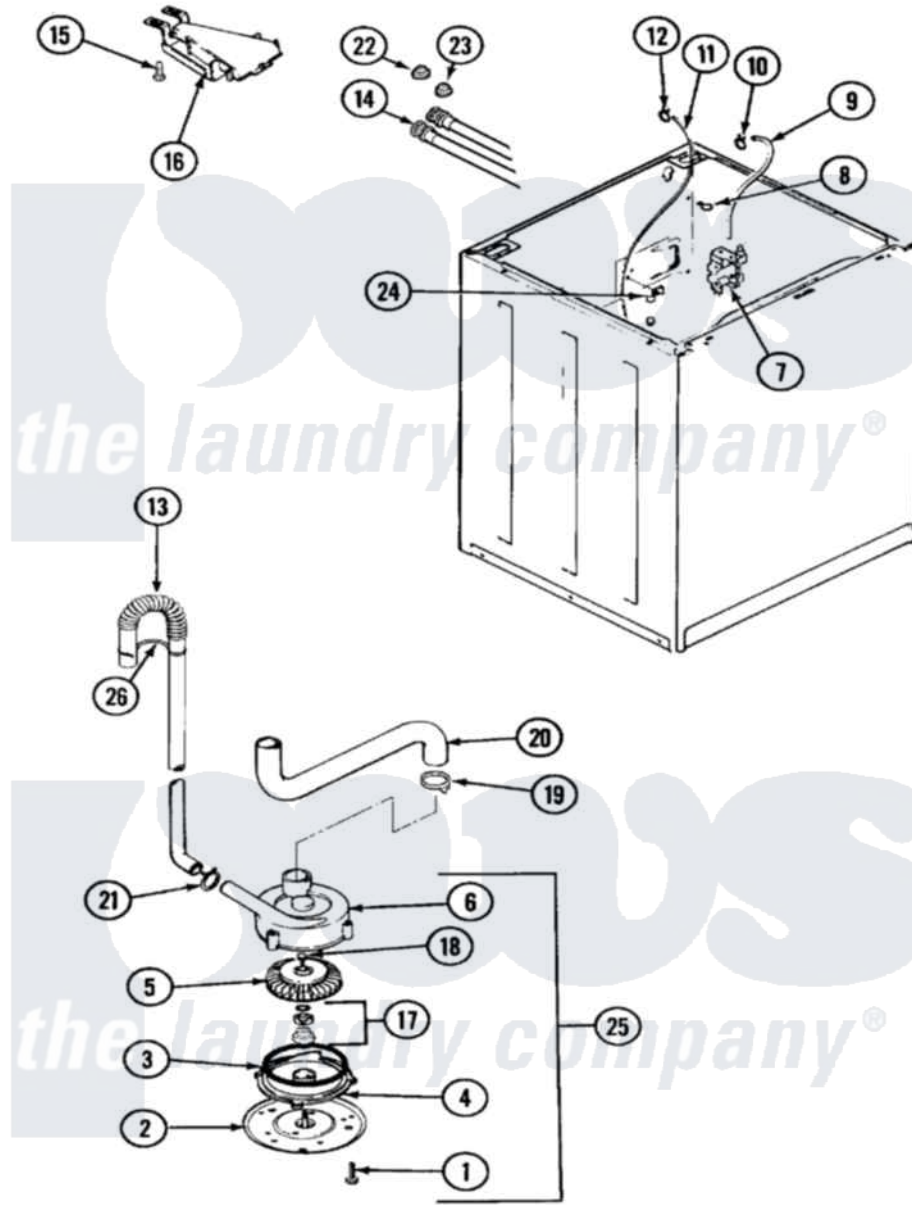

Admiral LATA200AGE 03 - PUMP

Admiral [Residential Admiral LATA200AGE Washer Parts](#) Parts Diagram 03 - PUMP
 Click on the part number to view part

Item	Original Part Number	Replaced By	Status	Part Description
1	25-7405	3196164		Screw
2	33-6035		Not Available	PLATE & PULLEY ASSY.
3	33-6032			Gasket
4	35-2058			Base, Pump
5	35-2057	35-6465		Pump Assem
6	35-2056		Not Available	HOUSING, PUMP
7	35-2375			Valve, Water Mixing-230V
"	25-7220			Clip, Cabinet Top
8	25-7867	596669		Clamp, Manifold
9	35-2378	12002749		Hose, Flume Kit
10	25-7867	596669		Clamp, Manifold
11	35-2261		Not Available	PAD, PRESSURE SWITCH HOSE
"	21001064	21001748		Hose, Pressure Switch
12	25-7796	596669		Clamp, Manifold
13	35-3539	21001872		Hose, Drain
14	35-3400			Inlet Hose Assembly

"	35-3401		Inlet Hose Assembly
15	25-3092	90767	Screw, 8A X 3/8 HeX Washer Head Tapping
16	35-2051	21001760	Flume Assembly / Water Diverter
17	35-0707		Seal, Seat And "O" Ring
18	25-7894	W10001180	Screw
19	25-6068	285655	Clamp, Hose
20	35-3584	21001915	Hose, Tub To Pump
21	25-7080	285655	Clamp, Hose
22	25-7048		Washer
23	33-7313	33-4264N	Strainer And Washer Kit
24	33-6099		Clamp
25	35-2099	35-6465	Pump Assem
"	35-2344		Restrictor, Flow
26	33-9537	22003814	Retainer, Drain Hose