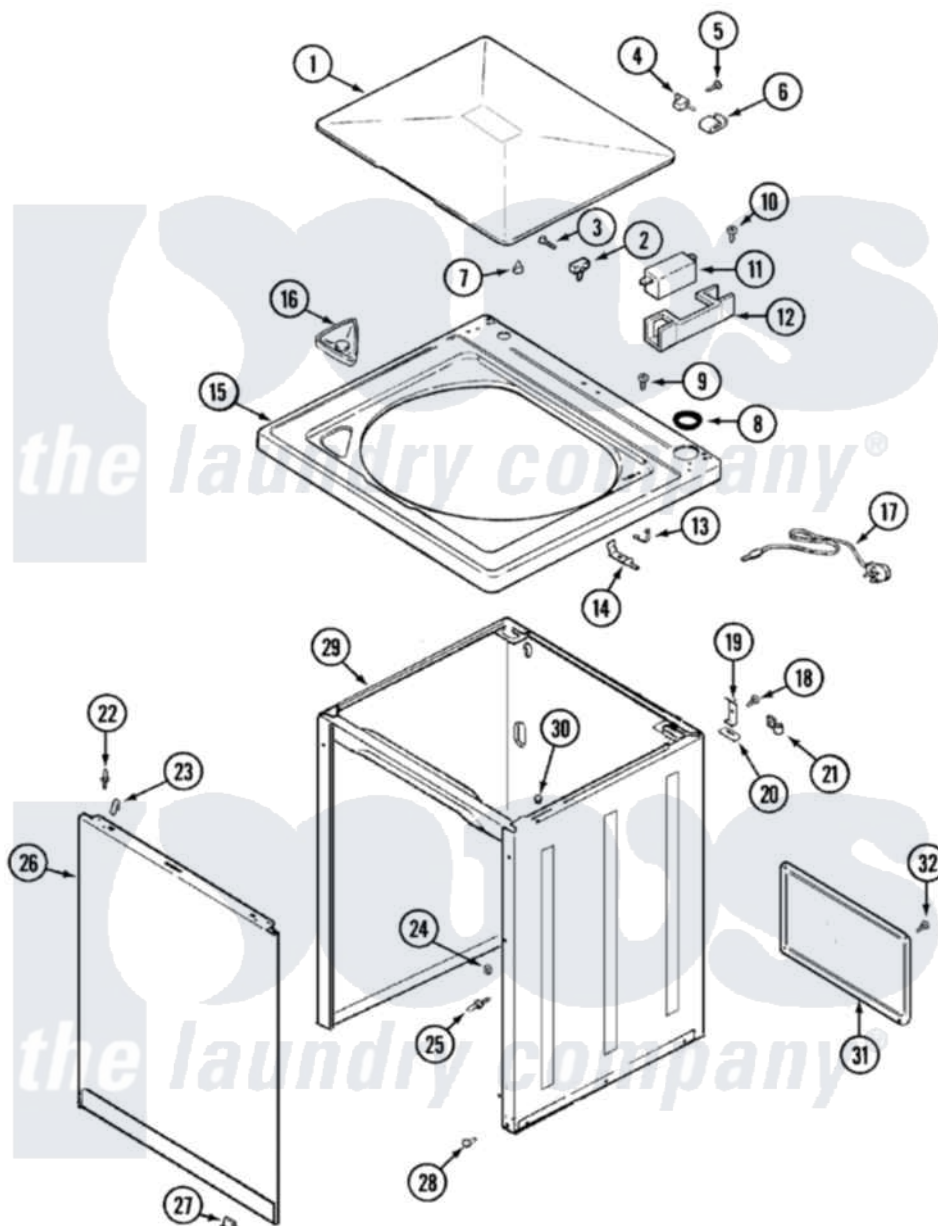

Admiral LATA200AGE 04 - TOP

Admiral [Residential Admiral LATA200AGE Washer Parts](#) Parts Diagram 04 - TOP
 Click on the part number to view part

Item	Original Part Number	Replaced By	Status	Part Description
1	35-2026			Lid
2	25-7436			Nylite Washer
"	43-0057			Actuator, Door Switch
3	25-7438			Screw
4	35-2045			Pin, Hinge
5	25-7893			Screw
6	35-2044			Hinge, Lid
7	35-0581			Bumper, Door
8	35-2064			Bushing, Insulating
"	35-2063			Bushing, Insulator
9	25-7463	7101P012-60		Screw
10	21001136	3400872		Screw, 8-18 X 3/8
"	25-7437	40040701		Screw, Tapping No.6b-20
11	35-2904		Not Available	PAD, LID SWITCH
"	21001148	12001187		Kit, Lid Switch Assembly
"	21001137	12001187		Kit, Lid Switch Assembly

12	21001135		Housing, Lid Switch
13	25-7878		Clip
14	21001134		Lever, Lid Switch
15	35-2739		Top, Cabinet
16	21001167		Dispenser, Bleach
17	21001376	Not Available	CORD, POWER
18	25-7893		Screw
19	33-7450	35-2846	Hinge, Cabinet Top
20	33-0930		Pad, Top Hinge
21	25-7796	596669	Clamp, Manifold
22	53-0643		Pin, Locator
23	25-7220		Clip, Cabinet Top
24	25-0224	3400029	Nut, Adapter Plate
25	53-0643		Pin, Locator
26	35-2084		Panel, Front
27	53-0120		Clip, Front Panel
28	33-2653		Bumper, Cabinet
29	35-2106	21001871	Cabinet
30	33-2653		Bumper, Cabinet
31	35-2108	21001871	Cabinet
32	25-7733	681414	Screw, 10AB X 1/2