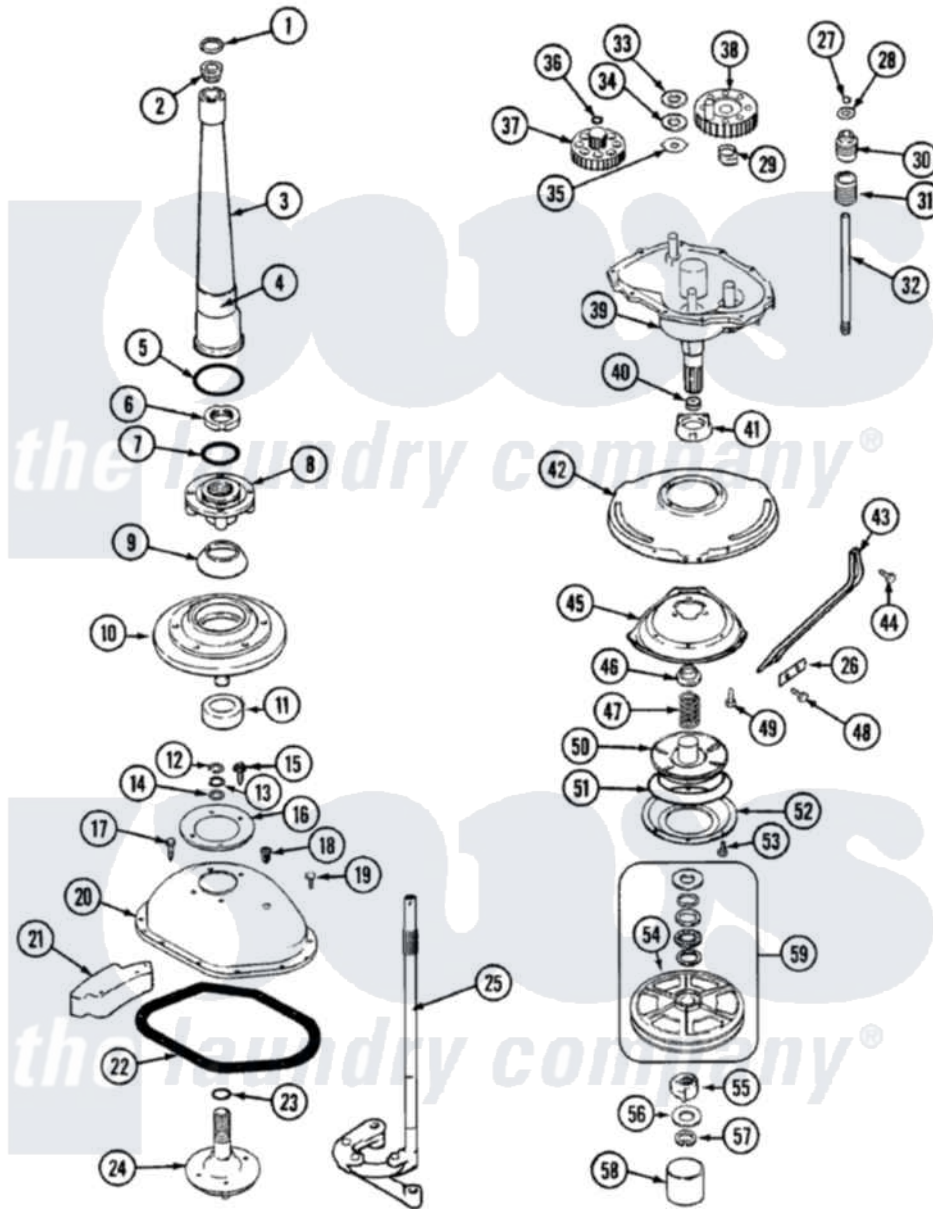

Admiral LATA200AGE 05 - TRANSMISSION

Admiral [Residential Admiral LATA200AGE Washer Parts](#) Parts Diagram 05 - TRANSMISSION
 Click on the part number to view part

Item	Original Part Number	Replaced By	Status	Part Description
1	25-7941			"O" Ring, Agr Drive Shaft
2	35-2835	21001066		Bearing, Centerpost
3	35-2792	21001401		Center Pos
"	35-2983		Not Available	CENTERPOST ASSY.
4	35-3214	33-6790		Bearing, Agitator
5	35-2906			Seal, Centerpost Bottom
6	35-2791			Nut, Spin Tube
7	25-7938			"O" Ring, Basket Drive Hub
8	35-3647	W10219156		Tub Seal
9	35-2974			Tub Seal/Hub Assembly
10	35-2716	12001561		Bearing And Seal Housing Assembly
11	35-2972	12001561		Bearing And Seal Housing Assembly
"	35-2205			Bearing, Spin
12	25-7949		Not Available	RING, RETAINING (AG. SHAFT)