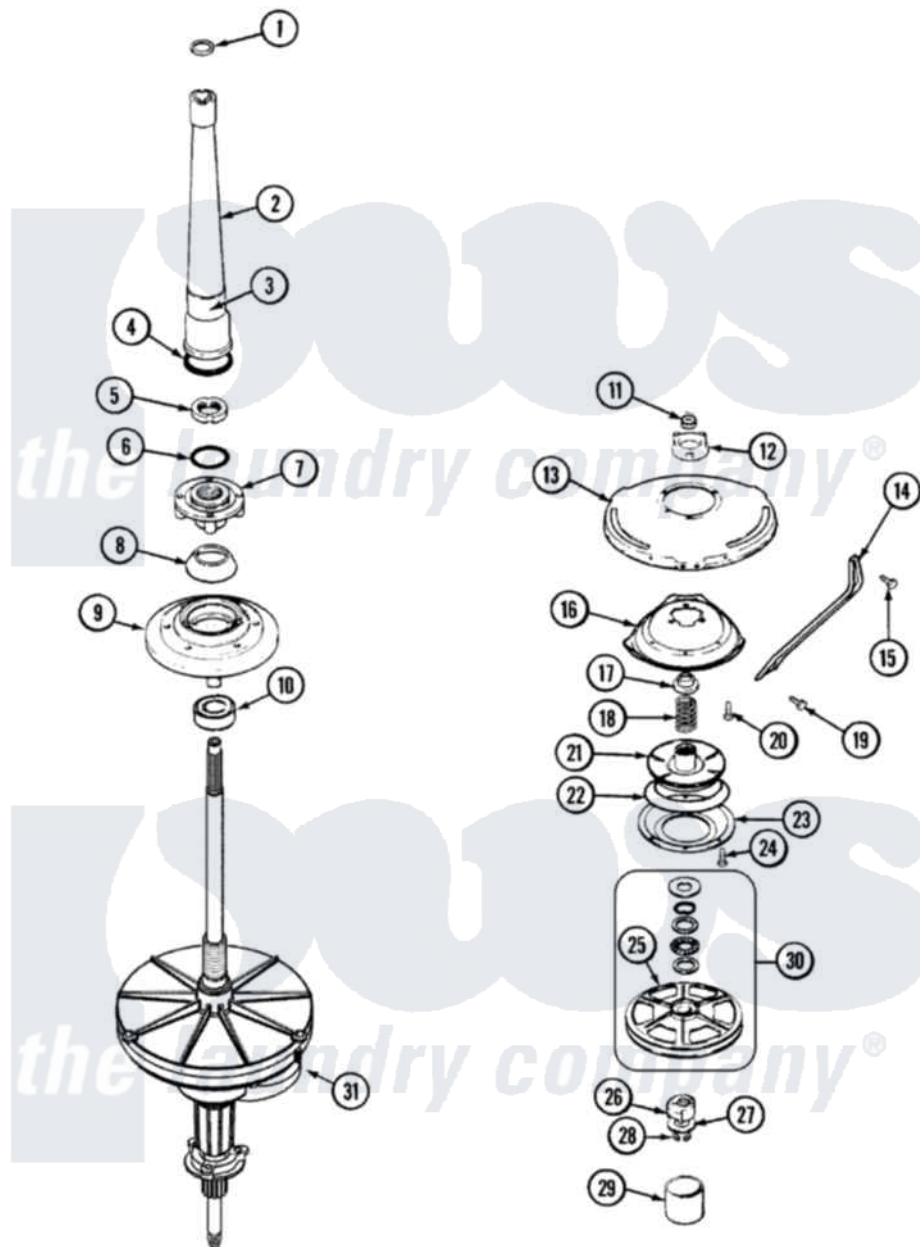

Admiral LATA200AGE 06 - TRANSMISSION, DUAL DRIVE

Admiral Residential Admiral LATA200AGE Washer Parts Parts Diagram 06 - TRANSMISSION, DUAL DRIVE
 Click on the part number to view part

Item	Original Part Number	Replaced By	Status	Part Description
1	25-7941			"O" Ring, Agrtr Drive Shaft
2	35-2792	21001401		Center Pos
3	33-6790			Bearing, Agitator
"	35-2983		Not Available	CENTERPOST ASSY.
4	35-2906			Seal, Centerpost Bottom
5	35-2791			Nut, Spin Tube
6	25-7938			"O" Ring, Basket Drive Hub
7	35-3647	W10219156		Tub Seal
8	35-2974			Tub Seal/Hub Assembly
9	35-2716	12001561		Bearing And Seal Housing Assembly
10	35-2972	12001561		Bearing And Seal Housing Assembly
"	35-2205			Bearing, Spin
"	12001561			Bearing And Seal Housing Assembly
11	35-2010	207843		Lip Seal Repair Kit

12	35-2973	35-6680	Transmission
"	12001562		Bearing Assembly
"	35-2730	12001562	Bearing Assembly
13	21001162	21001518	Support, Tub
14	21001164	Not Available	BRACE, TUB
15	25-7895	21001858	Screw 5/16-18 x 1/2
16	21001163		Housing, Suspension
17	35-2017		Retainer, Brake Spring
18	35-2112	21001910	Spring, Brake
19	25-7930	21001858	Screw 5/16-18 x 1/2
20	25-7895	21001858	Screw 5/16-18 x 1/2
21	35-2948	35-6714	Brake Roto
22	21001161	21002026	Snubber
23	35-2018	35-6918	Stator, Brake
24	21001065		Screw, No.10-24 x .50 Hxnibhd
25	35-3829	12002213	Thrust Bearing Kit
26	LA-2007	12002213	Thrust Bearing Kit
27	35-2132		Washer, 1.25ODX.530IDX.032
"	35-2082		Washer, 1.25ODX.530IDX.062
28	25-7854		Ring, Retaining
29	35-2007		Cap, Dust
30	12500036	12002213	Thrust Bearing Kit
31	21001394	35-6680	Transmission