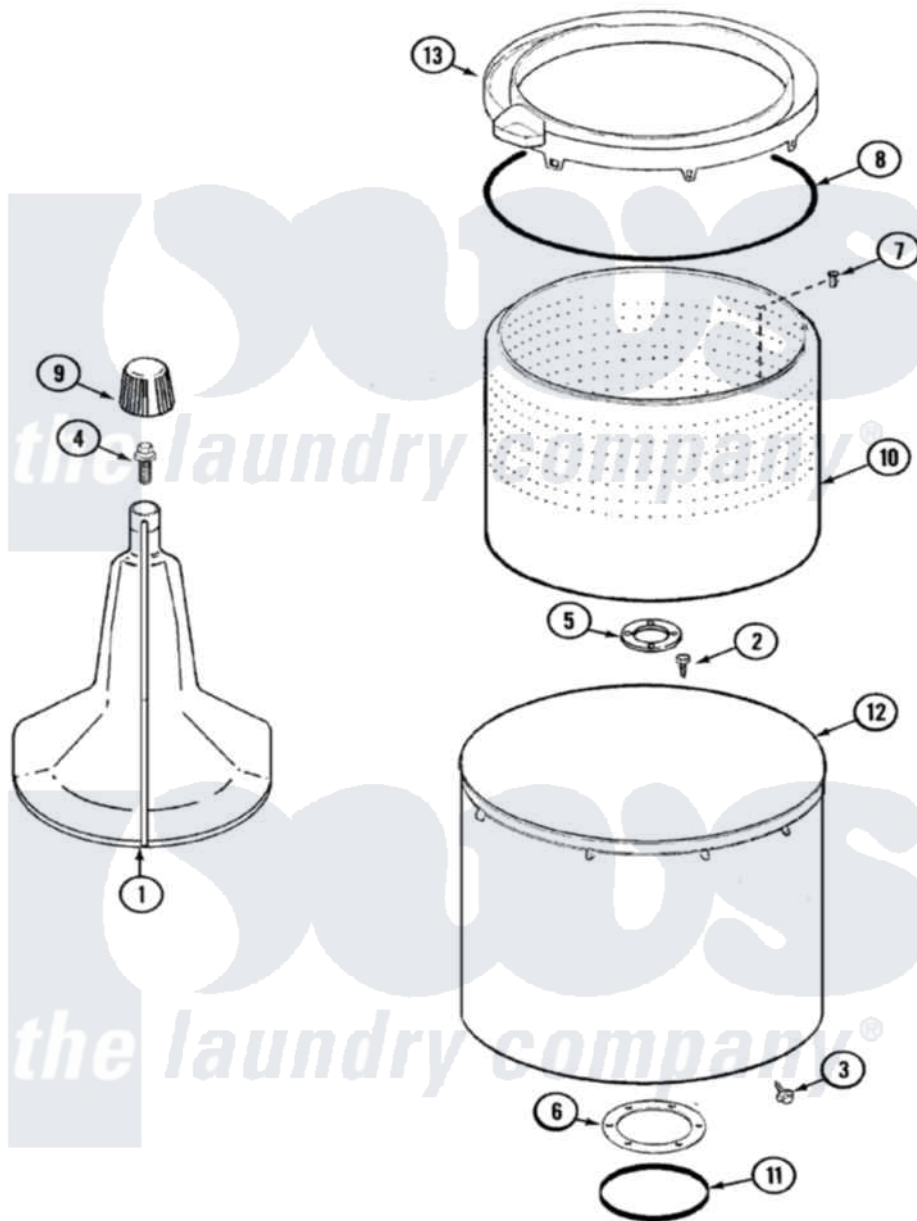

Admiral LATA200AGE 07 - TUB

Admiral [Residential Admiral LATA200AGE Washer Parts](#) Parts Diagram 07 - TUB
 Click on the part number to view part

Item	Original Part Number	Replaced By	Status	Part Description
1	35-3580			Agitator
2	25-7947	21001063		Screw, Shoulder
3	25-7953	22002933		Screw
4	25-7948	W10309247		Screw
5	35-3685			Gasket, Basket To Centerpost
6	35-3686			Gasket, Tub To Housing
7	25-7965	3400504		Screw
8	35-2328			Seal, Tub Top
9	35-2733			Cap, Agitator
10	35-3687		Not Available	BASKET, SPIN
11	35-2978			Seal, Tub/Housing
12	35-3700			Tub Assembly
13	35-3578		Not Available	TOP, TUB
"	35-2262		Not Available	SHIELD, TUB TOP