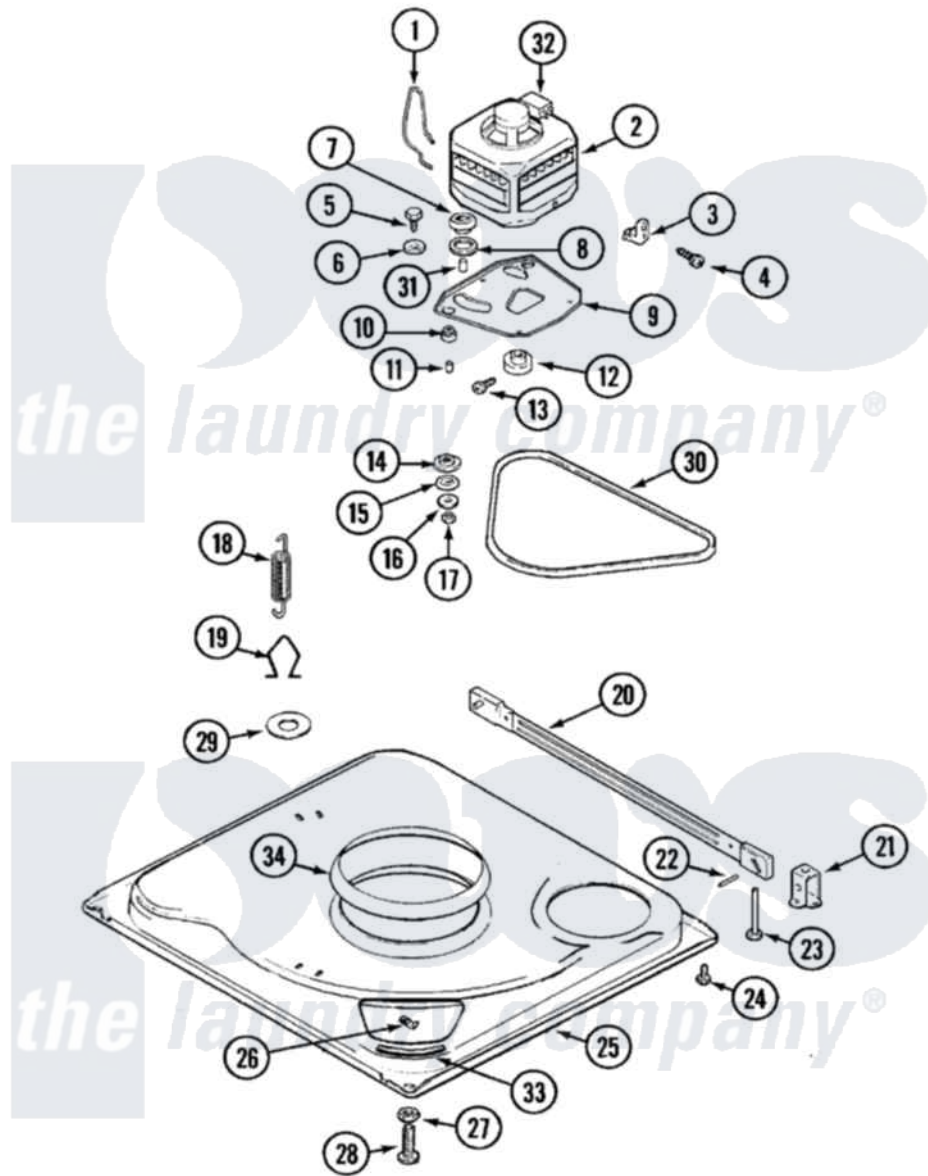

Admiral LATA200AJE 01 - BASE

Admiral [Residential Admiral LATA200AJE Washer Parts](#) Parts Diagram 01 - BASE
 Click on the part number to view part

Item	Original Part Number	Replaced By	Status	Part Description
1	21001110	22004376		Spring, Motor Pivot
2	21001232		Not Available	MOTOR (2 SPEED-115V/50HZ)
3	21001109	21001486		Foot Slide, Isolator
4	W10124350		Not Available	NOT REQUIRED PART OR SEE NOTE NOT REQUIRED
5	25-7833	21001977		Screw
6	25-7834			Washer, Motor/Base Screw
7	33-9946			Isolator, Motor
8	33-9944	35-3570		Washer, Motor Pivot
9	21001111	21001783		Plate And Screw Assembly
10	35-3646			Isolator, Motor Plate
11	25-7831			Spacer, Mounting
12	21001108			Pulley, Motor
13	25-7117			Set Screw
14	33-9943	35-3571		Slide, Motor Pivot
15	33-9967			Washer, Motor Isolator

16	25-7047		Washer, Flat
17	25-7325	Y707702	Locknut
18	21001138	22002922	Tool, Spring Removal
"	21001165		Spring, Suspension
19	21001166		Hook, Suspension Spring
20	35-2049	21001881	Bar, Stabilizer
21	35-2046		Bracket, Stabilizer
22	35-2052		Pin, Stabilizer
23	35-3020	22004469	Leg And Foot Self Stabalizing
24	25-7828	489483	Screw 10-32 X 1/2
25	21001169	12002701	Base Kit
26	25-7838	25-7845	Speednut, Motor
27	25-7915		Hex Nut
28	35-0837	25001119	Foot And Pad Assembly
"	35-0772	25001119	Foot And Pad Assembly
29	Y25-7951		Washer, Suspension Hook
30	21352320		Belt, Drive
31	25-7830		Spacer
32	33-9765		Switch, Motor
33	35-2065		Pad, Motor Plate
34	21001161	21002026	Snubber