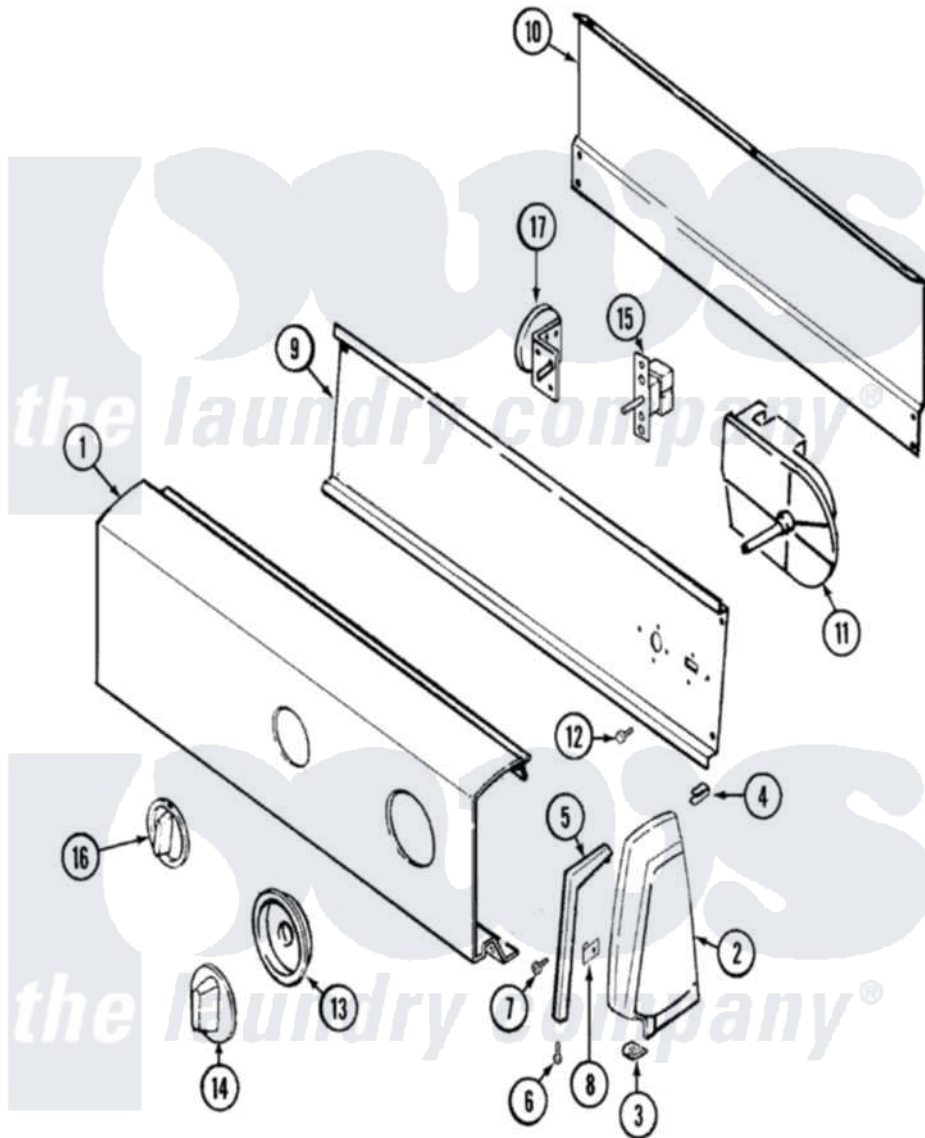

Admiral LATA200AJE 02 - CONTROL PANEL

Admiral [Residential Admiral LATA200AJE Washer Parts](#) Parts Diagram 02 - CONTROL PANEL
 Click on the part number to view part

Item	Original Part Number	Replaced By	Status	Part Description
1	25-7793			Screw
"	21001209		Not Available	PANEL, CONTROL
"	25-7702			Speedclip, End Cap To Control Panel
2	35-2668	21001453		Cap- End
"	35-2669		Not Available	CAP, END (LT)(WHT)
3	25-7697	25-2219		Screw
"	25-7851			Speedclip, End Cap To Top
4	25-7435	33002917		Screw, No.10-16
"	25-7852			Speedclip, Rr Shld To End Cap
5	31001055		Not Available	TRIM, ENDCAP (LT WHT)
"	31001054		Not Available	TRIM, ENDCAP (RT WHT)
6	25-7760			Screw
7	25-3092	90767		Screw, 8A X 3/8 HeX Washer Head Tapping
8	25-7702			Speedclip, End Cap To Control Panel

9	31001193		Pad, Shield
"	31001128	Not Available	SHIELD, CONTROL
10	25-3092	90767	Screw, 8A X 3/8 HeX Washer Head Tapping
"	25-3457		Screw, Sems
"	35-2688	21001460	Shield, Rear
"	25-7853	25-7933	Ring, Retaining
11	35-4138	Not Available	TIMER
"	21001353		Timer, Export
12	31001029	3400094	Screw, 10-32 X 3/8
13	35-3916	Not Available	SKIRT & RING ASSY (WHT)
14	35-2672	21001237	Knob, Timer
15	25-3092	90767	Screw, 8A X 3/8 HeX Washer Head Tapping
"	21001226		Switch, Water Temp. 4 Position
16	35-2673	21001239	Knob, Selector
17	25-3092	90767	Screw, 8A X 3/8 HeX Washer Head Tapping
"	35-3691	21001554	Switch, Water Level
18	21001150	Not Available	MANUAL, USE & CARE
"	21001033	Not Available	MANUAL, USE & CARE
19	16002079	Not Available	GUIDE, QUICK REF - ADMIRAL