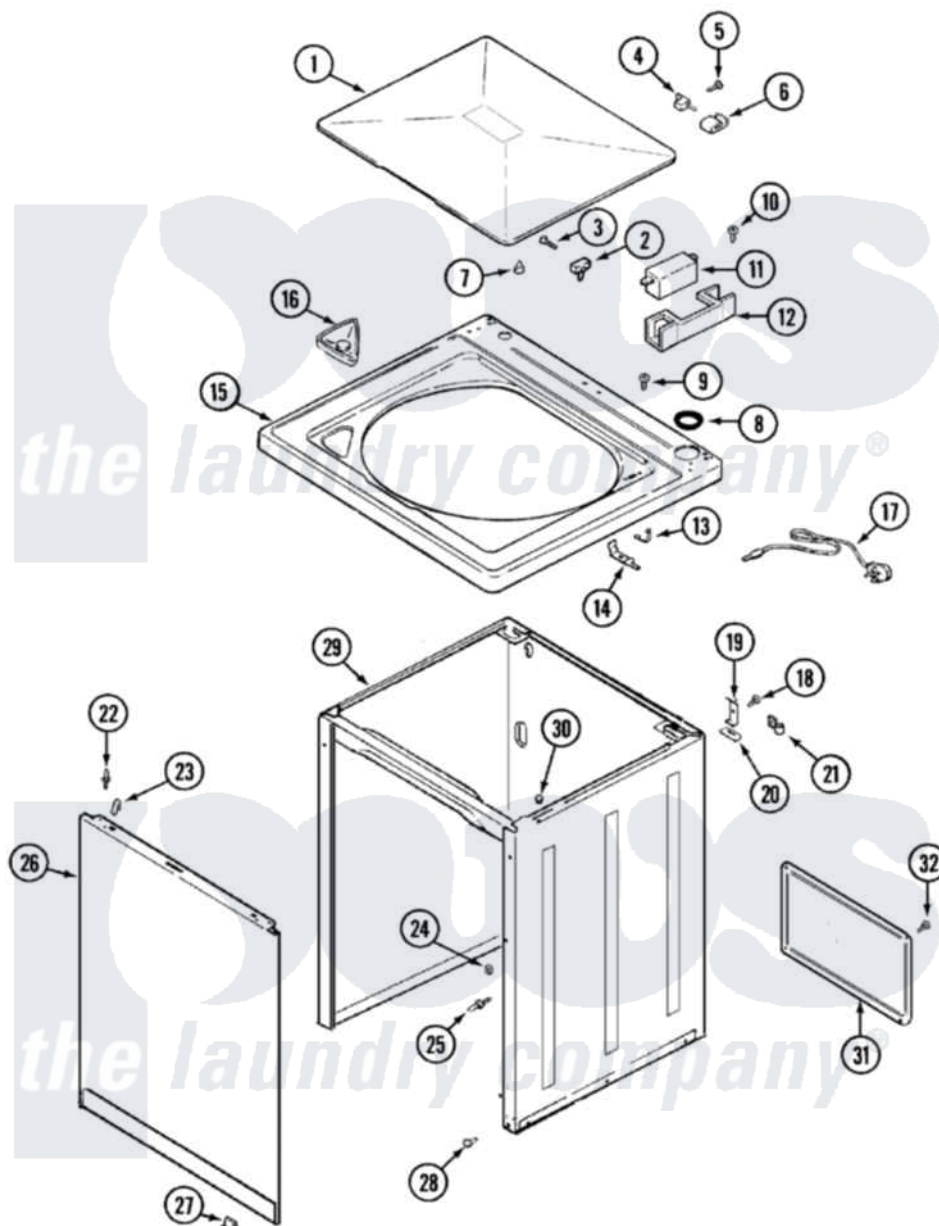

Admiral LATA200AJE 04 - TOP

Admiral [Residential Admiral LATA200AJE Washer Parts](#) Parts Diagram 04 - TOP
 Click on the part number to view part

Item	Original Part Number	Replaced By	Status	Part Description
1	35-2026			Lid
2	25-7436			Nylite Washer
"	43-0057			Actuator, Door Switch
3	25-7438			Screw
4	35-2045			Pin, Hinge
5	25-7893			Screw
6	35-2044			Hinge, Lid
7	35-0581			Bumper, Door
8	35-2063			Bushing, Insulator
9	25-7463	7101P012-60		Screw
10	21001136	3400872		Screw, 8-18 X 3/8
11	21001137	12001187		Kit, Lid Switch Assembly
"	35-2904		Not Available	PAD, LID SWITCH
"	21001148	12001187		Kit, Lid Switch Assembly
12	21001135			Housing, Lid Switch
13	25-7878			Clip

14	21001134		Lever, Lid Switch
15	35-2739		Top, Cabinet
16	21001167		Dispenser, Bleach
17	35-0680	Not Available	CORD, POWER
18	25-7893		Screw
19	33-7450	35-2846	Hinge, Cabinet Top
20	33-0930		Pad, Top Hinge
21	25-7796	596669	Clamp, Manifold
22	35-4129		Bumper, Cabinet
"	53-0643		Pin, Locator
23	25-7220		Clip, Cabinet Top
24	25-0224	3400029	Nut, Adapter Plate
25	53-0643		Pin, Locator
26	35-2084		Panel, Front
27	53-0120		Clip, Front Panel
28	33-2653		Bumper, Cabinet
29	35-2106	21001871	Cabinet
30	33-2653		Bumper, Cabinet
31	35-2108	21001871	Cabinet
32	25-7733	681414	Screw, 10AB X 1/2