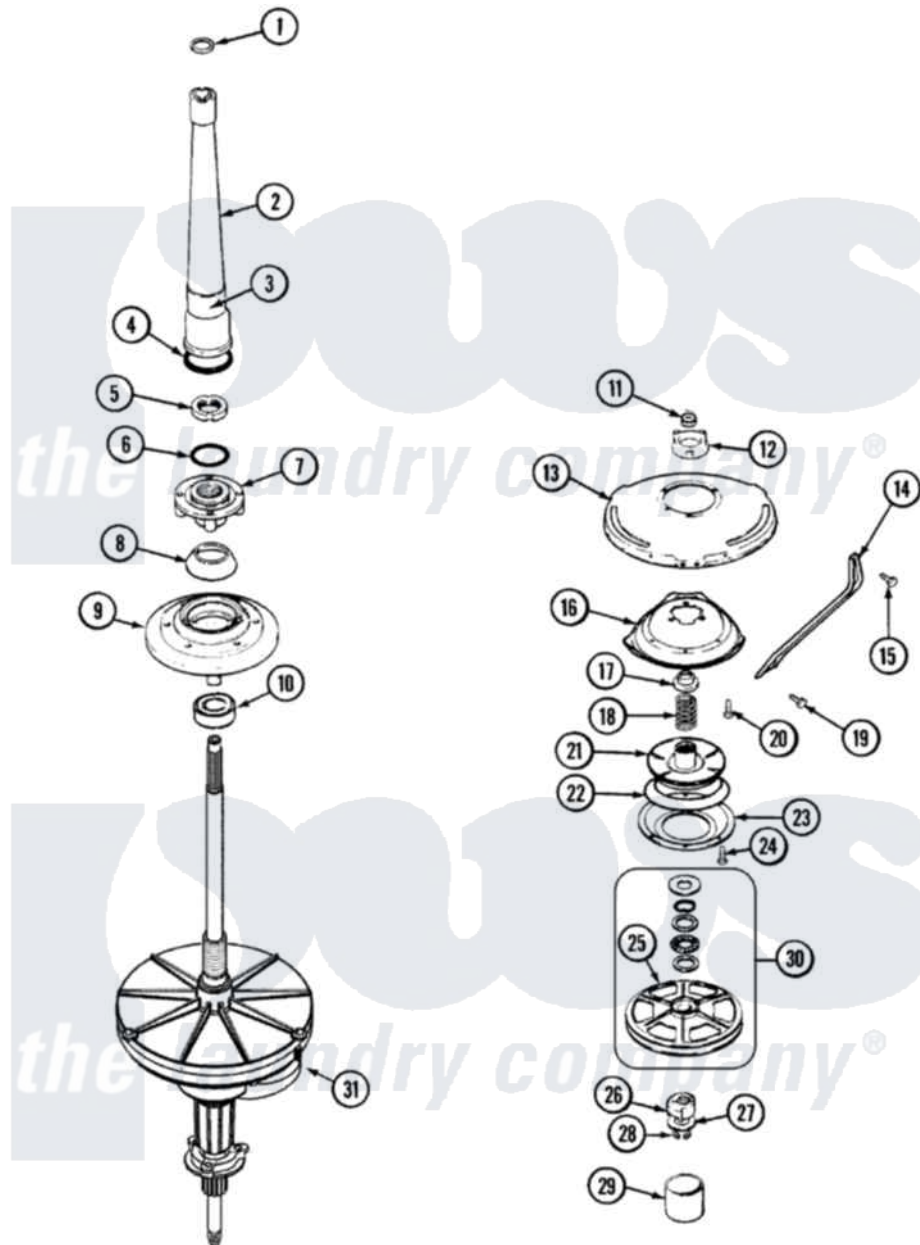

# Admiral LATA200AJE 06 - TRANSMISSION (SERIES 14)

Admiral Residential Admiral LATA200AJE Washer Parts Parts Diagram 06 - TRANSMISSION (SERIES 14)  
 Click on the part number to view part

Item	Original Part Number	Replaced By	Status	Part Description
1	<a href="#">25-7941</a>			"O" Ring, Agrtr Drive Shaft
2	35-2792	<a href="#">21001401</a>		Center Pos
3	<a href="#">33-6790</a>			Bearing, Agitator
"	35-2983		Not Available	CENTERPOST ASSY.
4	<a href="#">35-2906</a>			Seal, Centerpost Bottom
5	<a href="#">35-2791</a>			Nut, Spin Tube
6	<a href="#">25-7938</a>			"O" Ring, Basket Drive Hub
7	35-3647	<a href="#">W10219156</a>		Tub Seal
8	<a href="#">35-2974</a>			Tub Seal/Hub Assembly
9	35-2716	<a href="#">12001561</a>		Bearing And Seal Housing Assembly
10	35-2972	<a href="#">12001561</a>		Bearing And Seal Housing Assembly
"	<a href="#">35-2205</a>			Bearing, Spin
"	<a href="#">12001561</a>			Bearing And Seal Housing Assembly
11	35-2010	<a href="#">207843</a>		Lip Seal Repair Kit