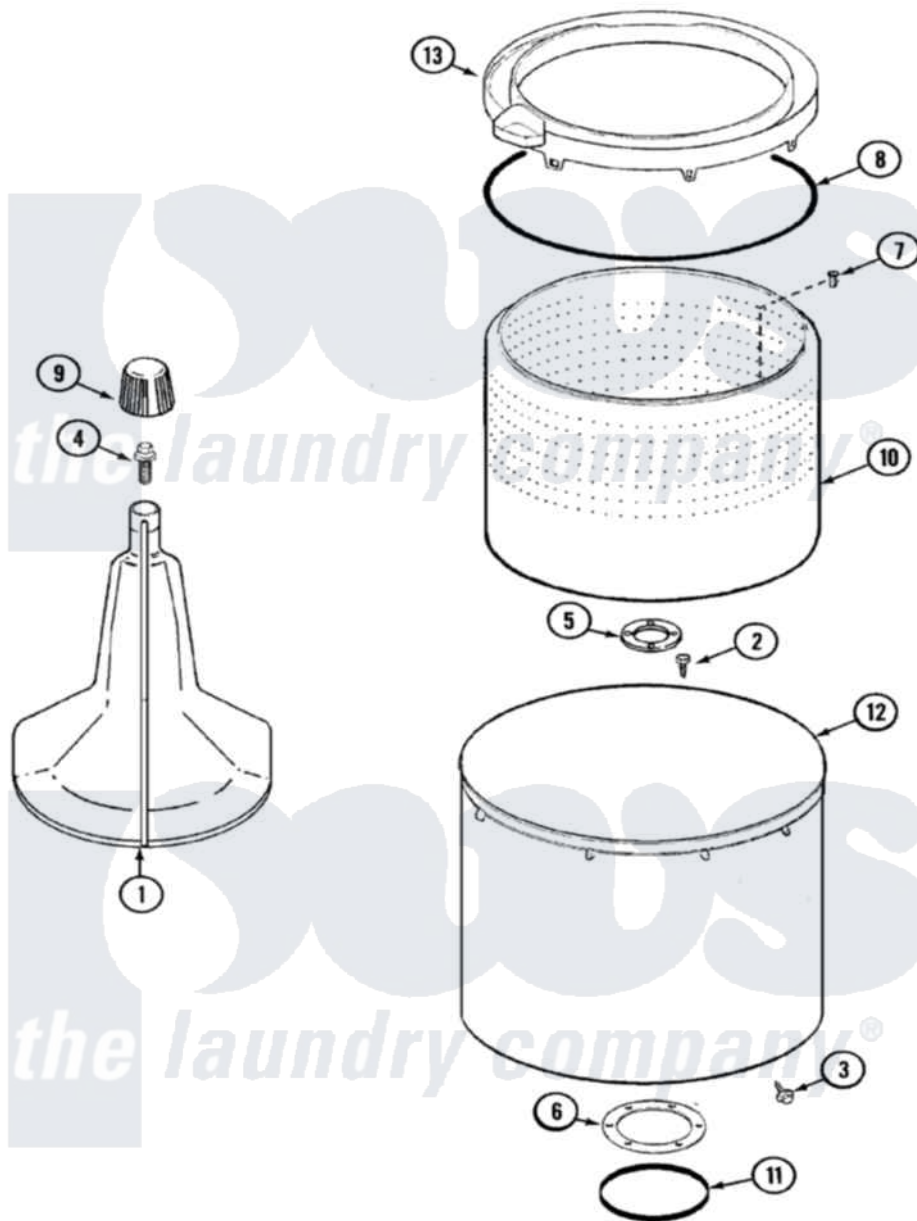

Admiral LATA200AJE 07 - TUB

Admiral [Residential Admiral LATA200AJE Washer Parts](#) Parts Diagram 07 - TUB
 Click on the part number to view part

Item	Original Part Number	Replaced By	Status	Part Description
1	35-3580			Agitator
2	25-7947	21001063		Screw, Shoulder
3	25-7953	22002933		Screw
4	25-7948	W10309247		Screw
5	35-3685			Gasket, Basket To Centerpost
6	35-3686			Gasket, Tub To Housing
7	25-7965	3400504		Screw
8	35-2328			Seal, Tub Top
9	35-2733			Cap, Agitator
10	35-3687		Not Available	BASKET, SPIN
11	35-2978			Seal, Tub/Housing
12	35-3700			Tub Assembly
13	35-3578		Not Available	TOP, TUB