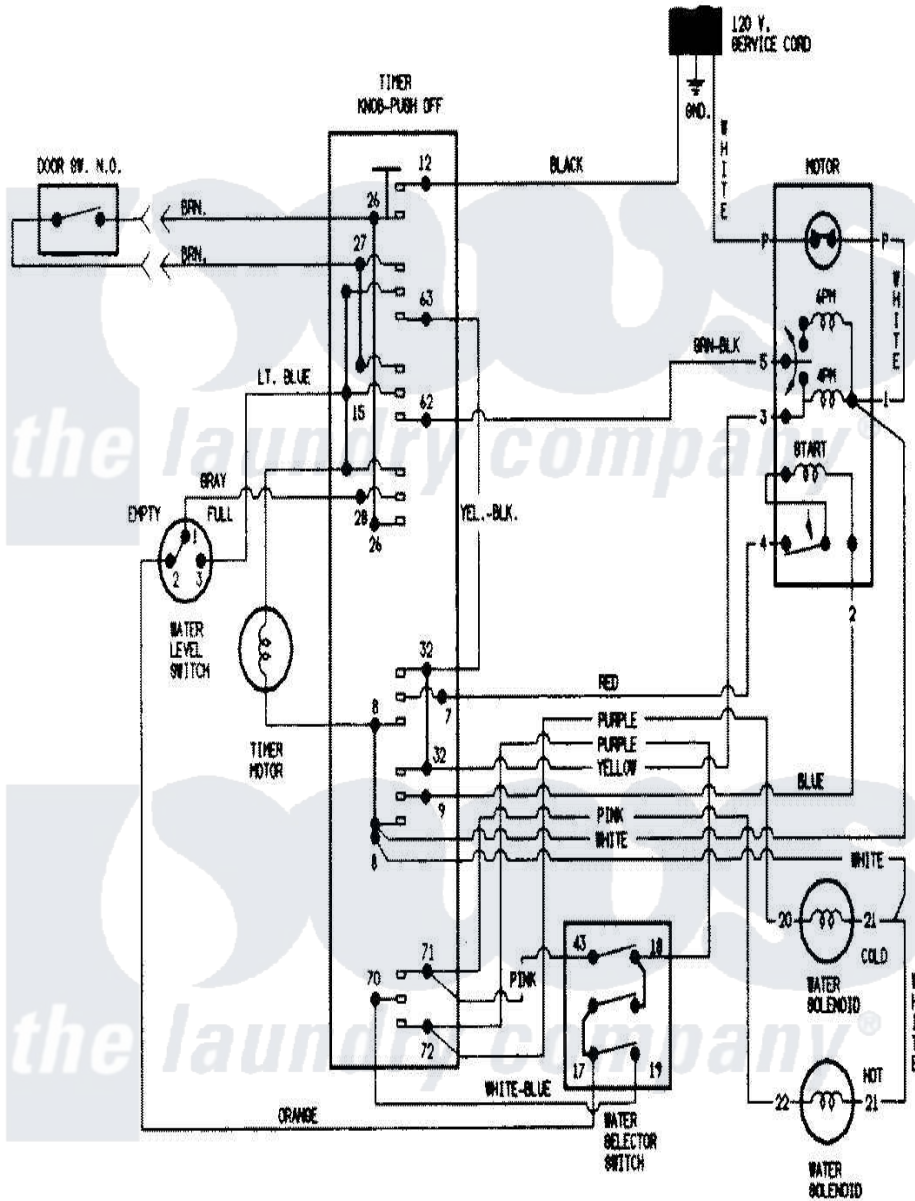

# Admiral LATA200AJE 08 - WIRING INFORMATION

Admiral Residential Admiral LATA200AJE Washer Parts Parts Diagram 08 - WIRING INFORMATION  
 Click on the part number to view part

Item	Original Part Number	Replaced By	Status	Part Description
NI	15001897		Not Available	WIRING INFORMATION
"	15001235		Not Available	WIRING INFORMATION